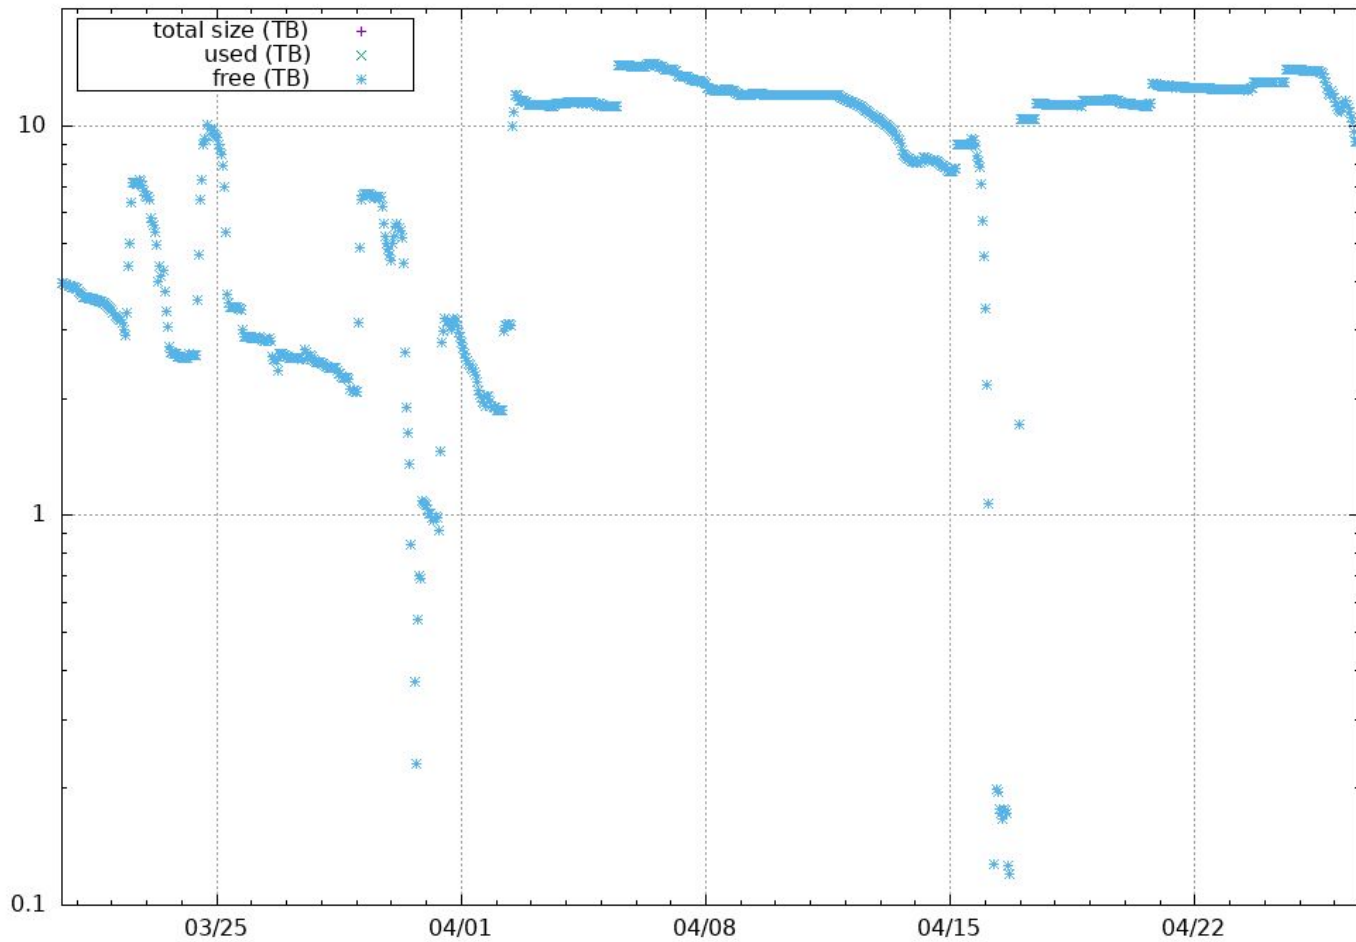

Work Disk Usage Plots

Mark Ito
GlueX Software Meeting
April 27, 2021

Hall D Work Disk Usage (/work/halld)

Hall D Work Disk Usage (/work/halld)

Hall D Work Disk Usage (/work/halld)

Hall D Work Disk Usage (/work/halld)

Hall D Work Disk Usage (/work/halld)