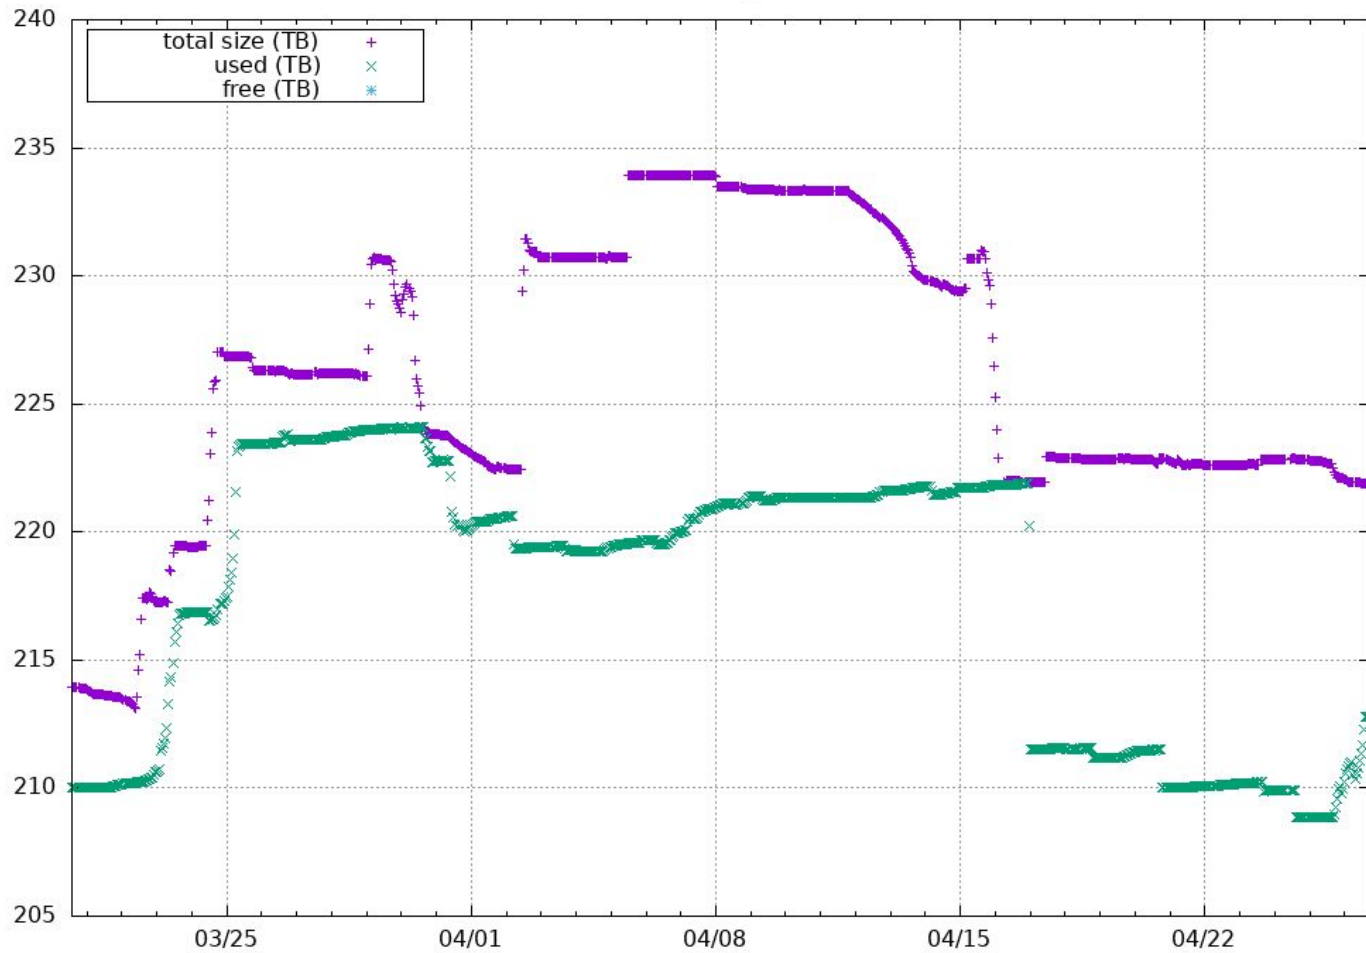

Work Disk Usage Plots

Mark Ito
GlueX Software Meeting
April 27, 2021

Hall D Work Disk Usage (/work/halld)

Hall D Work Disk Usage (/work/halld)

Hall D Work Disk Usage (/work/halld)

Hall D Work Disk Usage (/work/halld)

Hall D Work Disk Usage (/work/halld)