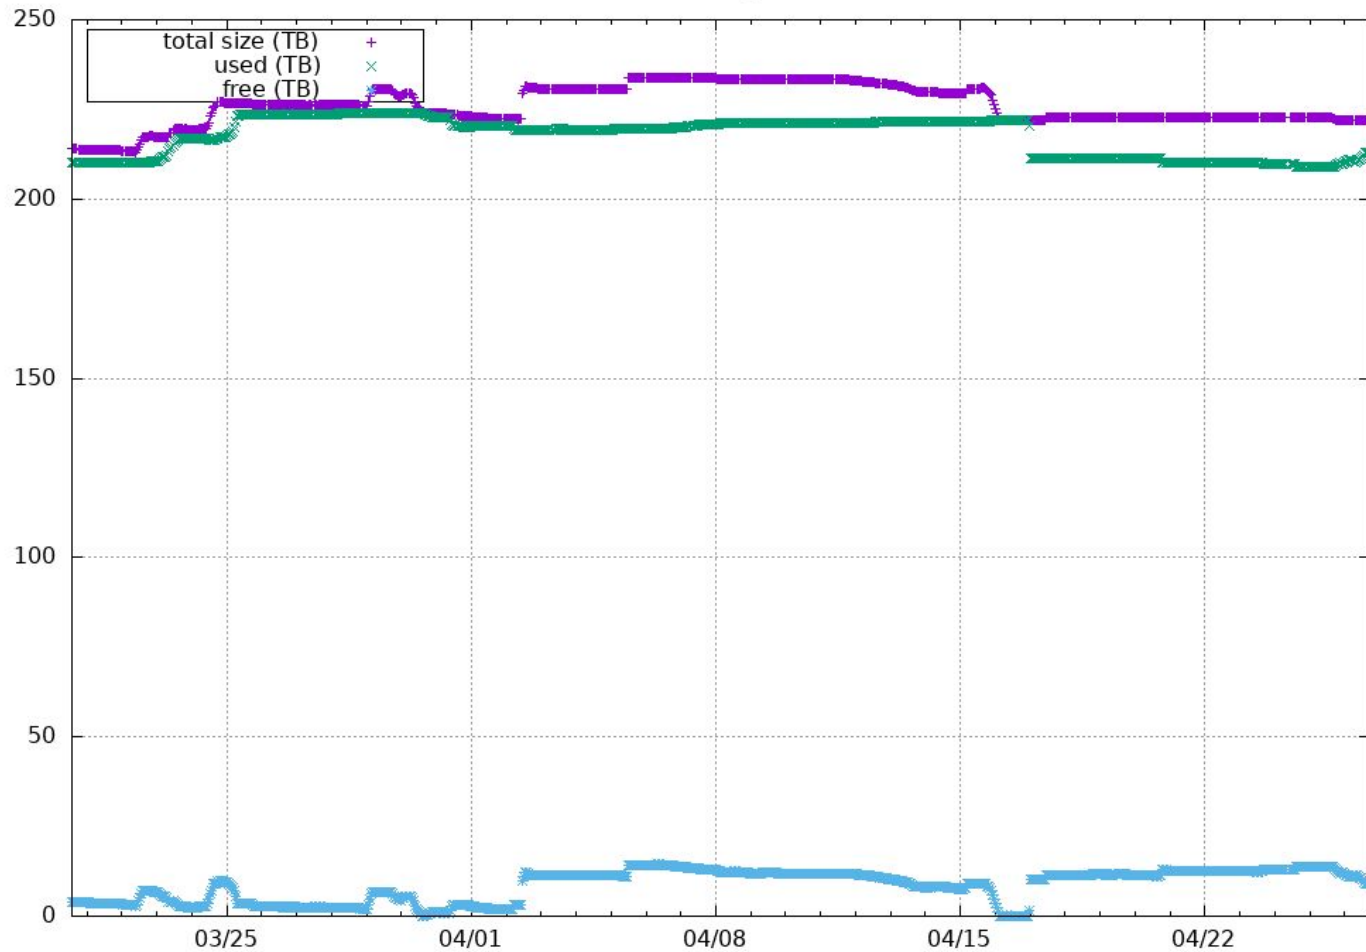

Work Disk Usage Plots

Mark Ito
GlueX Software Meeting
April 27, 2021

Hall D Work Disk Usage (/work/halld)

Hall D Work Disk Usage (/work/halld)

Hall D Work Disk Usage (/work/halld)

Hall D Work Disk Usage (/work/halld)

Hall D Work Disk Usage (/work/halld)