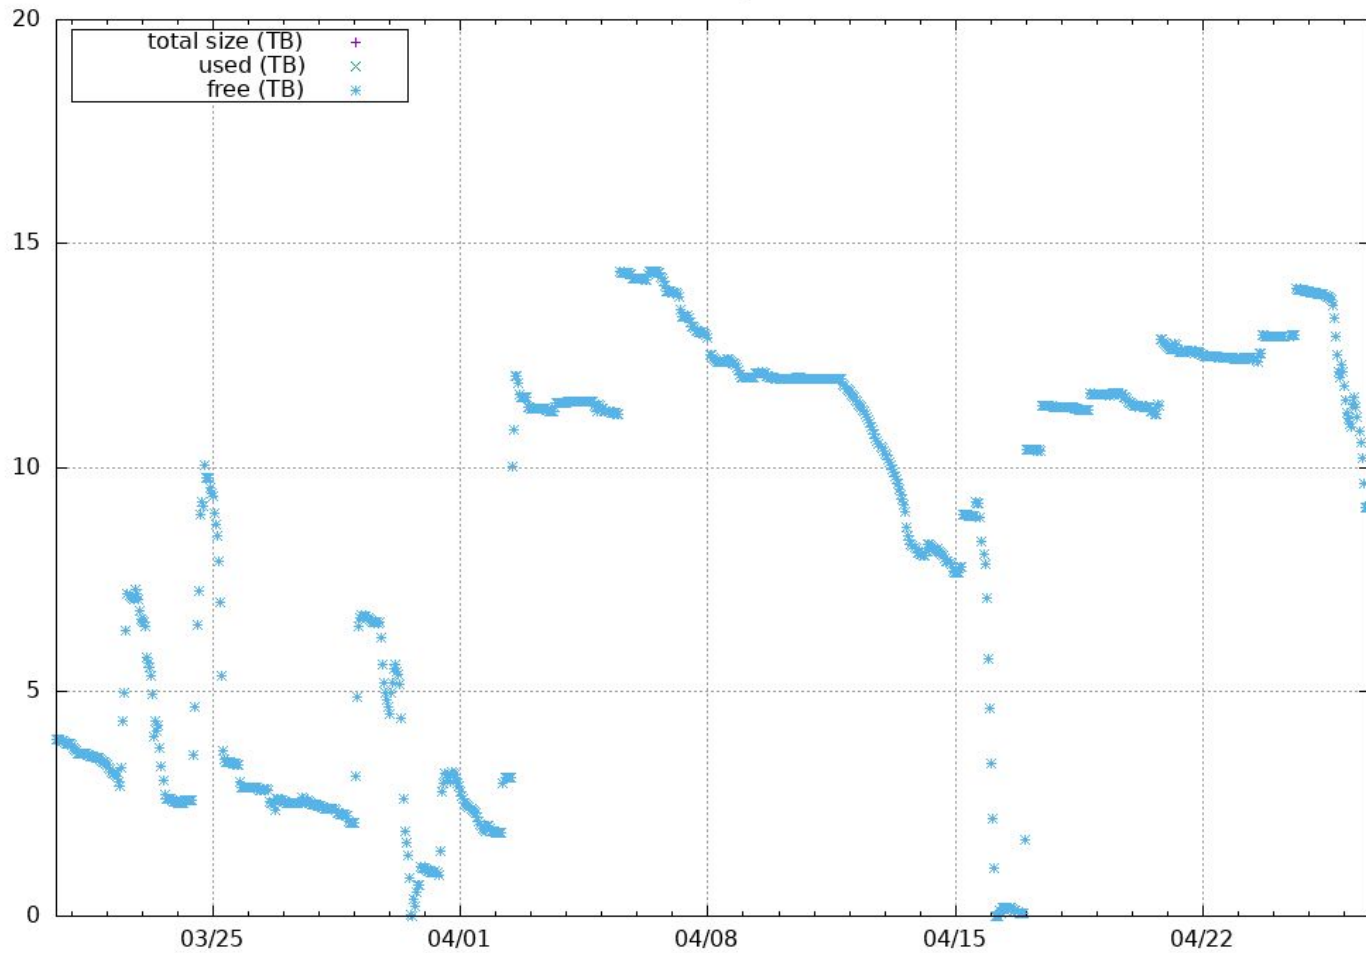

Work Disk Usage Plots

Mark Ito
GlueX Software Meeting
April 27, 2021

Hall D Work Disk Usage (/work/halld)

Hall D Work Disk Usage (/work/halld)

Hall D Work Disk Usage (/work/halld)

Hall D Work Disk Usage (/work/halld)

Hall D Work Disk Usage (/work/halld)