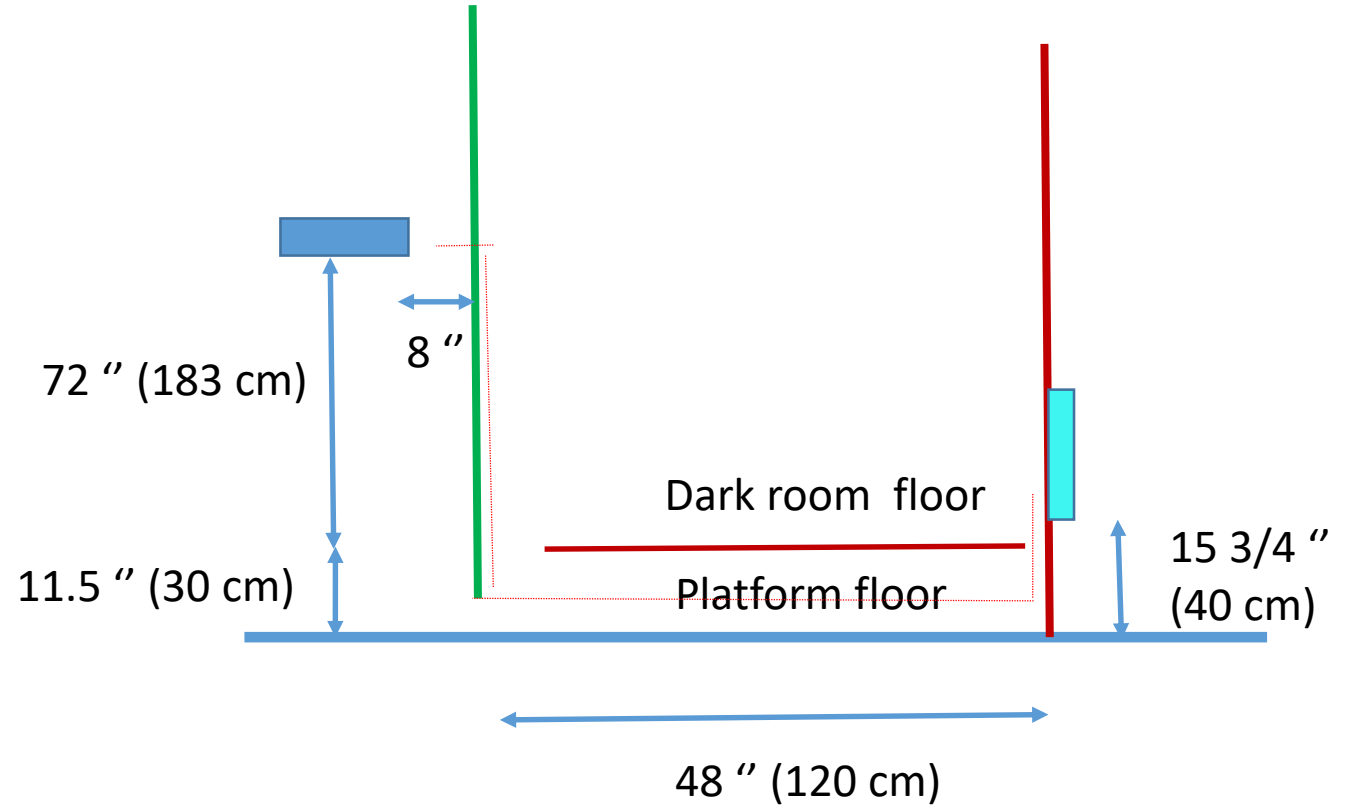

Chains in the ECAL region

Dark room

Signal cable length: $46 + 183 + 30 + 120 + 40 + 30 + 10 = 459$ cm (15.3')

Ordered: 16'

Bundle width per chain: 3.2 cm x 3.2 cm
(cable diameter: 2.5 mm)