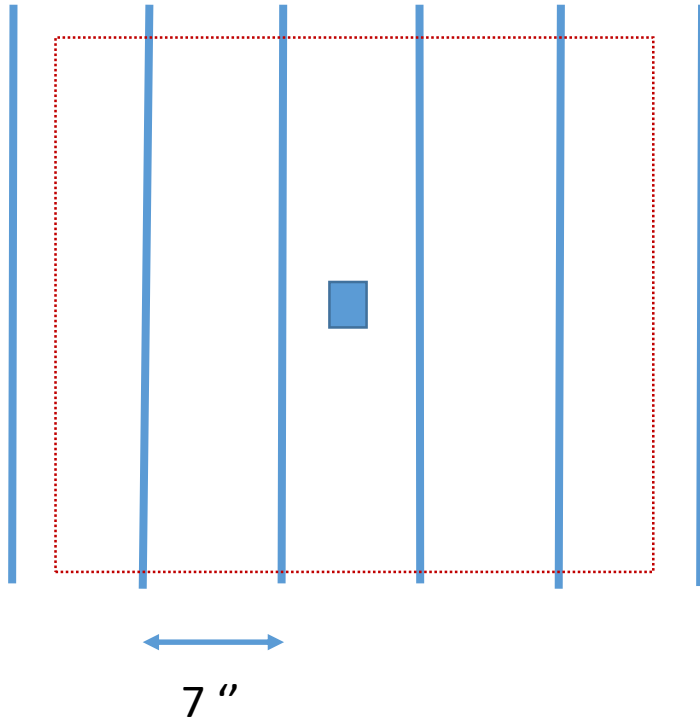

Chains in the ECAL region

Dark room

Signal cable length: $46 + 183 + 30 + 120 + 40 + 30 + 10 = 459$ cm (15.3')

Ordered: 16'

Bundle width per chain: 3.2 cm x 3.2 cm
(cable diameter: 2.5 mm)