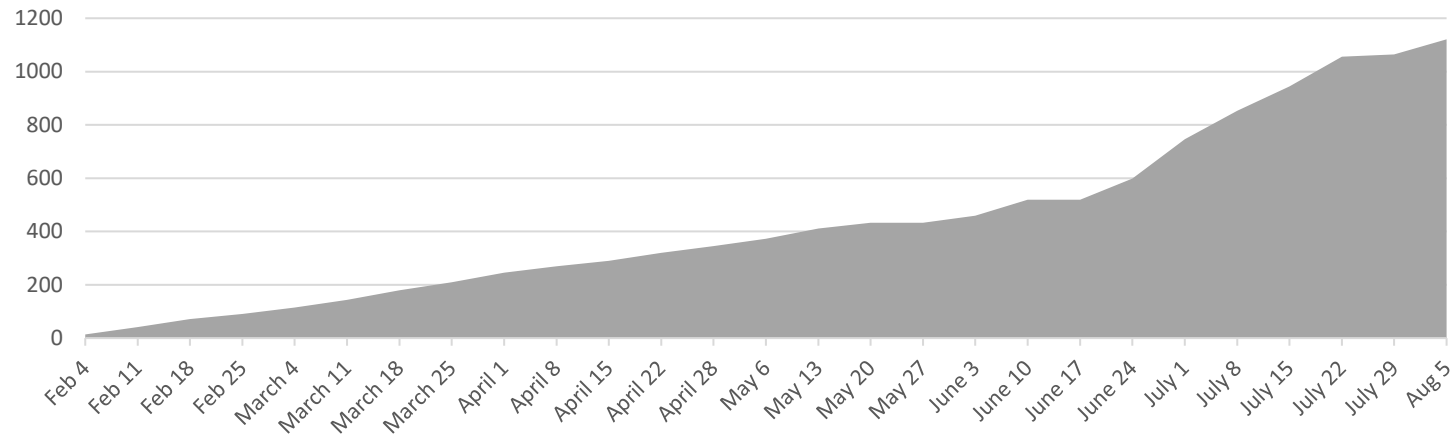

Week	Number per week		Total
Feb 4	14		14
Feb 11	27		41
Feb 18	30		71
Feb 25	19		91
March 4	23		115
March 11	29		144
March 18	36		180
March 25	29		209
April 1	36		245
April 8	25		270
April 15	20		290
April 22	30		320
April 28	25		345
May 6	28		373
May 13	38		411
May 20	22		433
May 27	0		433
June 3	26		459
June 10	8		519
June 17	52		519
June 24	89		598
July 1	148		746
July 8	107		853
July 15	91		944
July 22	112		1056
July 29	8		1064
Aug 5	57		1121

Total number of fabricated modules

Fabricated modules (per week)