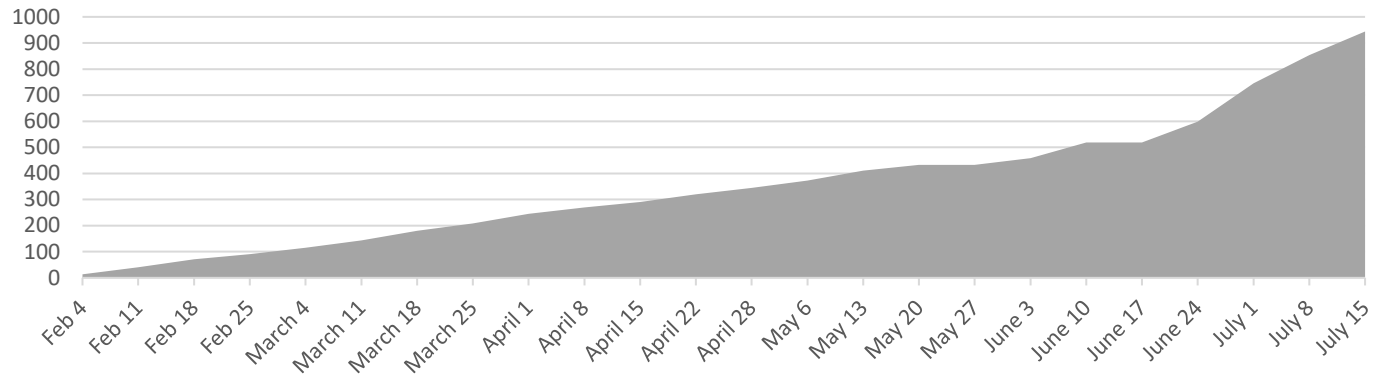

Week	Number per week		Total
Feb 4	14		14
Feb 11	27		41
Feb 18	30		71
Feb 25	19		91
March 4	23		115
March 11	29		144
March 18	36		180
March 25	29		209
April 1	36		245
April 8	25		270
April 15	20		290
April 22	30		320
April 28	25		345
May 6	28		373
May 13	38		411
May 20	22		433
May 27	0		433
June 3	26		459
June 10	8		519
June 17	52		519
June 24	89		598
July 1	148		746
July 8	107		853
July 15	91		944

### Total number of fabricated modules