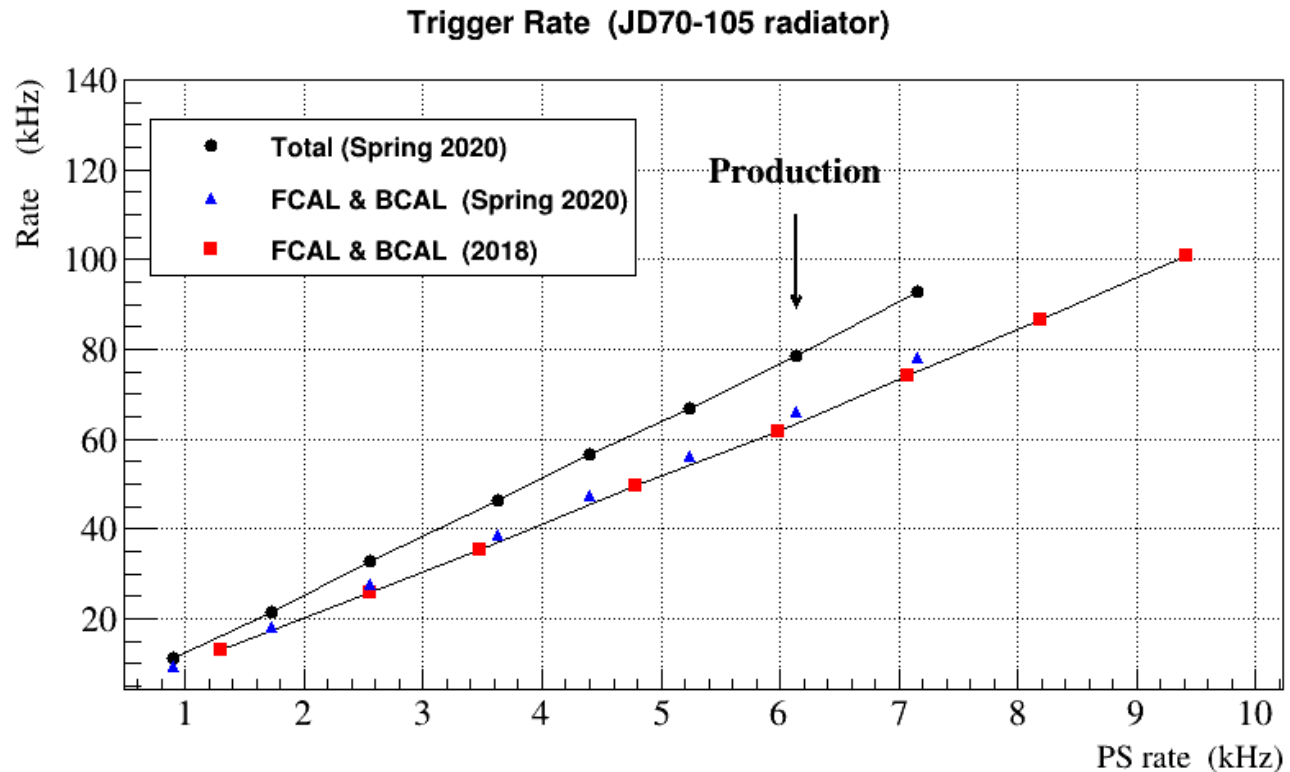

Main Production Trigger for GlueX

$$E_{\text{FCAL}} + 0.5 \cdot E_{\text{BCAL}} > 0.5 \text{ GeV}$$

$$E_{\text{FCAL}} > 0$$

GlueX Trigger Rate: Spring 2020

Main production triggers: FCAL & BCAL, PS

trigger rate in production runs (350 nA, JD70-105 radiator) is about 80 kHz

GlueX Data Rate: Spring 2020

Trigger for SRC

Trigger for SRC

Control Sessions Configurations Options Expert User Help

Start Time: 02/23/20 19:27:13 End Time: 0

Run Parameters: Expid: hdops Session: hdops Configuration: hd_all.tsg_DIRC_CC_HL

Run Status: Run Number: 71932 Run State: active Event Limit: 0

Watch Component: ERsoftROC Data Limit: 0

Total Events: 34,611,477 Time Limit (min.): 0

Name	State	ErrRate	DataRate	IntErrRate	IntDataRate
ERsoftROC	active	70980.5	996821.2	13551.5	188255.2
SEB0	active	71580.0	995707.2	13555.4	188311.0
ROCBAL3	active	1765.5	18546.4	339.4	-3104.7
DCFDC	active	69020.0	314038.2	13572.9	61655.7
DCFAL	active	70380.0	30816.5	13558.5	5948.1
ROCFAL7	active	1771.5	2211.0	339.1	418.7
ROCCDC4	active	1764.5	19973.0	339.4	-2961.2
ROCCDC1	active	1751.5	20149.8	340.0	-2923.1
ROCF52	active	1749.0	50331.2	339.8	3159.4
DCTAG	active	71624.2	250738.7	13568.2	47379.5
ROCFAL9	active	1750.0	2246.8	339.7	441.9
ROCFDC7	active	1751.5	25562.6	340.0	-1712.7
ROCBAL14	active	0.0	0.0	0.0	0.0
ROCFAL4	active	1766.0	2263.3	339.4	428.4
ROCBAL10	active	1771.5	6981.5	339.0	1366.2
ROCTOF3	active	0.0	0.0	0.0	0.0
ROCBAL11	active	1752.5	7324.9	340.1	1360.5