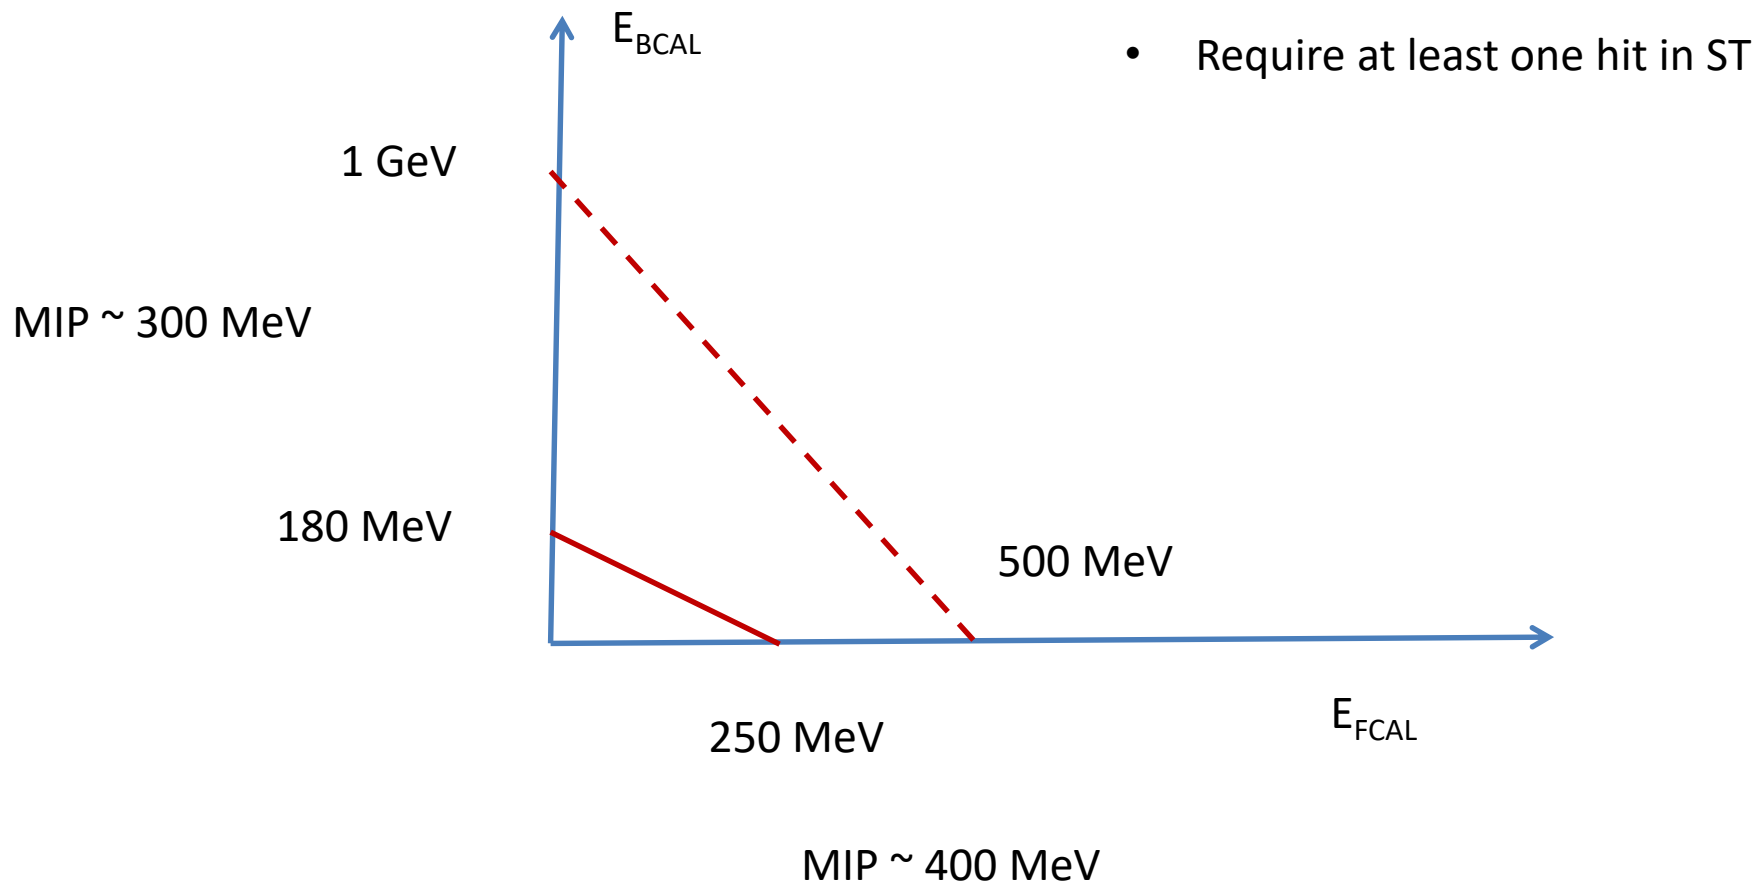

Main Production Trigger for GlueX

$$E_{\text{FCAL}} + 0.5 \cdot E_{\text{BCAL}} > 0.5 \text{ GeV}$$

$$E_{\text{FCAL}} > 0$$

GlueX Trigger Rate: Spring 2020

Main production triggers: FCAL & BCAL, PS

trigger rate in production runs (350 nA, JD70-105 radiator) is about 80 kHz

GlueX Data Rate: Spring 2020

Trigger for SRC

Trigger for SRC

Control Sessions Configurations Options Expert User Help

Start Time: 02/23/20 19:27:13 End Time: 0

Run Parameters: Expid: hdops Session: hdops Configuration: hd_all.tsg_DIRC_CC_HL