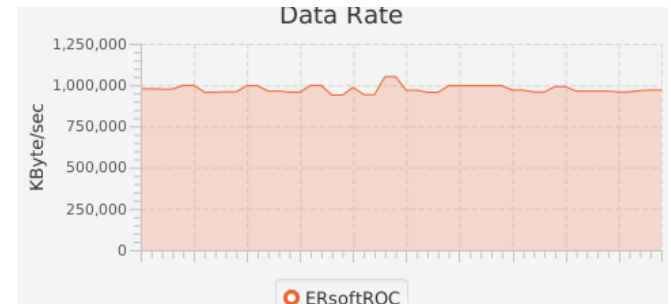

Control Sessions Configurations Options Expert User Help

Start Time: 02/23/20 19:27:13 End Time: 0

Run Parameters: Expid: hdops Session: hdops Configuration: hd_all.tsg_DIRC_CC_HL

Output File: /gluondaqfs/hdops/CDAQ/daq_dev_v0.31/DATA/hd_rawdata_071932_022.evio

User RTV %(config): /gluondaqfs/hdops/CDAQ/daq_dev_v0.31/daq/config/hd_all/FCAL_BCAL_PS_SRC_m9.conf

User RTV %(dir): unset

Run Status: Run Number: 71932 Run State: active Event Limit: 0

Watch Component: ERsoftROC Data Limit: 0

Total Events: 34,611,477 Time Limit (min.): 0

Name	State	ErrRate	DataRate	IntErrRate	IntDataRate
ERsoftROC	active	70980.5	996821.2	13551.5	188255.2
SEB0	active	71580.0	995707.2	13555.4	188311.0
ROCBAL3	active	1765.5	18546.4	339.4	-3104.7
DCFDC	active	69020.0	314038.2	13572.9	61655.7
DCFAL	active	70380.0	30816.5	13558.5	5948.1
ROCFAL7	active	1771.5	2211.0	339.1	418.7
ROCCDC4	active	1764.5	19973.0	339.4	-2961.2
ROCCDC1	active	1751.5	20149.8	340.0	-2923.1
ROCF52	active	1749.0	50331.2	339.8	3159.4
DCTAG	active	71624.2	250738.7	13568.2	47379.5
ROCFAL9	active	1750.0	2246.8	339.7	441.9
ROCFDC7	active	1751.5	25562.6	340.0	-1712.7
ROCBAL14	active	0.0	0.0	0.0	0.0
ROCFAL4	active	1766.0	2263.3	339.4	428.4
ROCBAL10	active	1771.5	6981.5	339.0	1366.2
ROCTOF3	active	0.0	0.0	0.0	0.0
ROCBAL11	active	1752.5	7324.9	340.1	1360.5

Client Data Live Time LDRs InB OutB

Event Rate

Data Rate

Name	Message	Time	Severity
SEB0	Emu SEB0 go: waiting for PRESTART event in module EbModule (client msg)	19:27:04 02/23	INFO
DCFDC	Emu DCFDC go: waiting for PRESTART event in module EbModule (client msg)	19:27:06 02/23	INFO
DCTAG	Emu DCTAG go: waiting for PRESTART event in module EbModule (client msg)	19:27:06 02/23	INFO
DCBCAL	Emu DCBCAL go: waiting for PRESTART event in module EbModule (client msg)	19:27:06 02/23	INFO
DCDCDCSTPS	Emu DCDCDCSTPS go: waiting for PRESTART event in module EbModule (client msg)	19:27:06 02/23	INFO
DCFAL	Emu DCFAL go: waiting for PRESTART event in module EbModule (client msg)	19:27:06 02/23	INFO
sms_hd_all.tsg_DIRC_CC_HL	Done process = hd_all.tsg_DOWNLD	19:27:12 02/23	INFO
sms_hd_all.tsg_DIRC_CC_HL	Done process = hd_all.tsg_PIE	19:27:12 02/23	INFO
sms_hd_all.tsg_DIRC_CC_HL	Starting process = hd_all.tsg_RCDB	19:27:12 02/23	INFO
sms_hd_all.tsg_DIRC_CC_HL	Periodic script (/gluondaqfs/hdops/CDAQ/daq_dev_v0.31/daq/scripts/run_update_rcdb %(m) cMsg://...	19:27:12 02/23	INFO
sms_hd_all.tsg_DIRC_CC_HL	Done process = hd_all.tsg_RCDB	19:27:12 02/23	INFO
sms_hd_all.tsg_DIRC_CC_HL	Done process = hd_all.tsg_END	19:27:12 02/23	INFO
sms_hd_all.tsg_DIRC_CC_HL	Starting process = hd_all.tsg_GO	19:27:12 02/23	INFO
sms_hd_all.tsg_DIRC_CC_HL	Script (/gluondaqfs/hdops/CDAQ/daq_dev_v0.31/daq/scripts/run_go_71932 cMsg://gluon41.lab.org:...	19:27:12 02/23	INFO
sms_hd_all.tsg_DIRC_CC_HL	Done process = hd_all.tsg_GO	19:27:13 02/23	INFO
sms_hd_all.tsg_DIRC_CC_HL	Go succeeded.	19:27:13 02/23	INFO

Trigger rate: 78 kHz   GlueX rate: 80 kHz