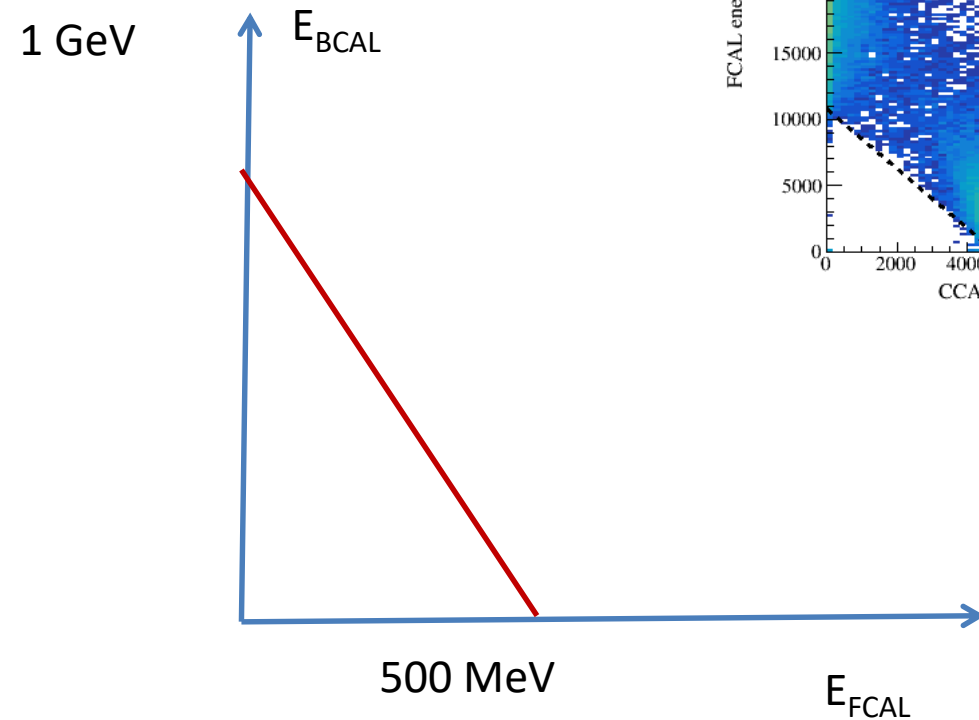

Main Production Trigger for GlueX

$$E_{\text{FCAL}} + 0.5 \cdot E_{\text{BCAL}} > 0.5 \text{ GeV}$$

$$E_{\text{FCAL}} > 0$$

GlueX Trigger Rate: Spring 2020

Main production triggers: FCAL & BCAL, PS

trigger rate in production runs (350 nA, JD70-105 radiator) is about 80 kHz