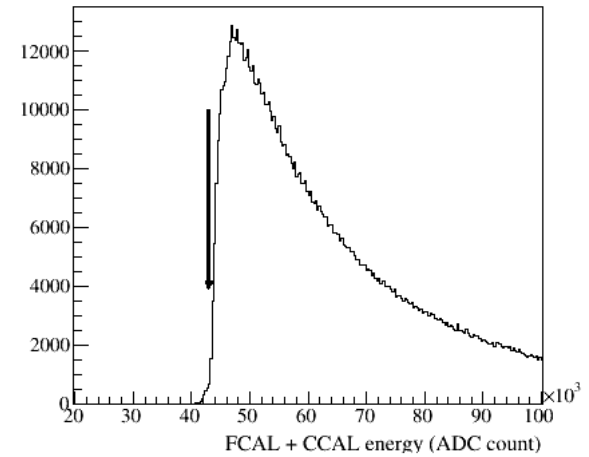

Main Production Trigger for GlueX

$$E_{\text{FCAL}} + 0.5 \cdot E_{\text{BCAL}} > 0.5 \text{ GeV}$$

$$E_{\text{FCAL}} > 0$$

GlueX Trigger Rate: Spring 2020

Main production triggers: FCAL & BCAL, PS

trigger rate in production runs (350 nA, JD70-105 radiator) is about 80 kHz