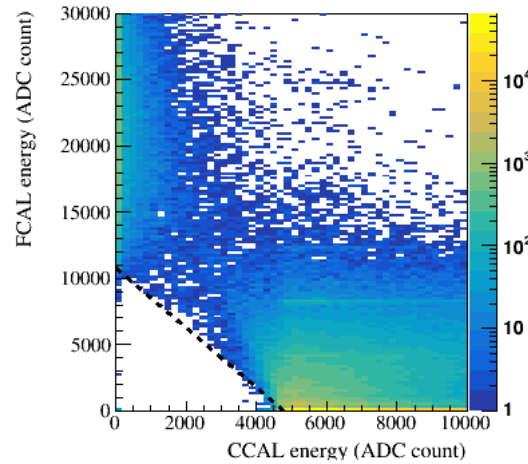

Main Production Trigger for GlueX

$$E_{\text{FCAL}} + 0.5 \cdot E_{\text{BCAL}} > 0.5 \text{ GeV}$$

$$E_{\text{FCAL}} > 0$$

GlueX Trigger Rate: Spring 2020

Main production triggers: FCAL & BCAL, PS

trigger rate in production runs (350 nA, JD70-105 radiator) is about 80 kHz