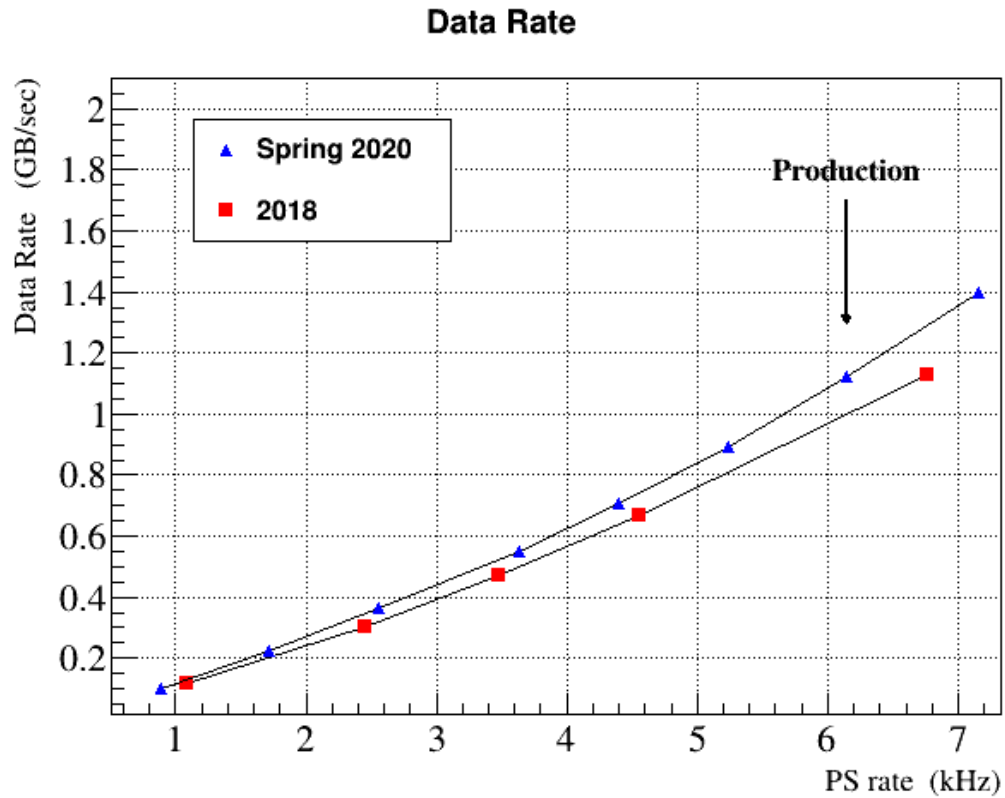

GlueX Data Rate: Spring 2020