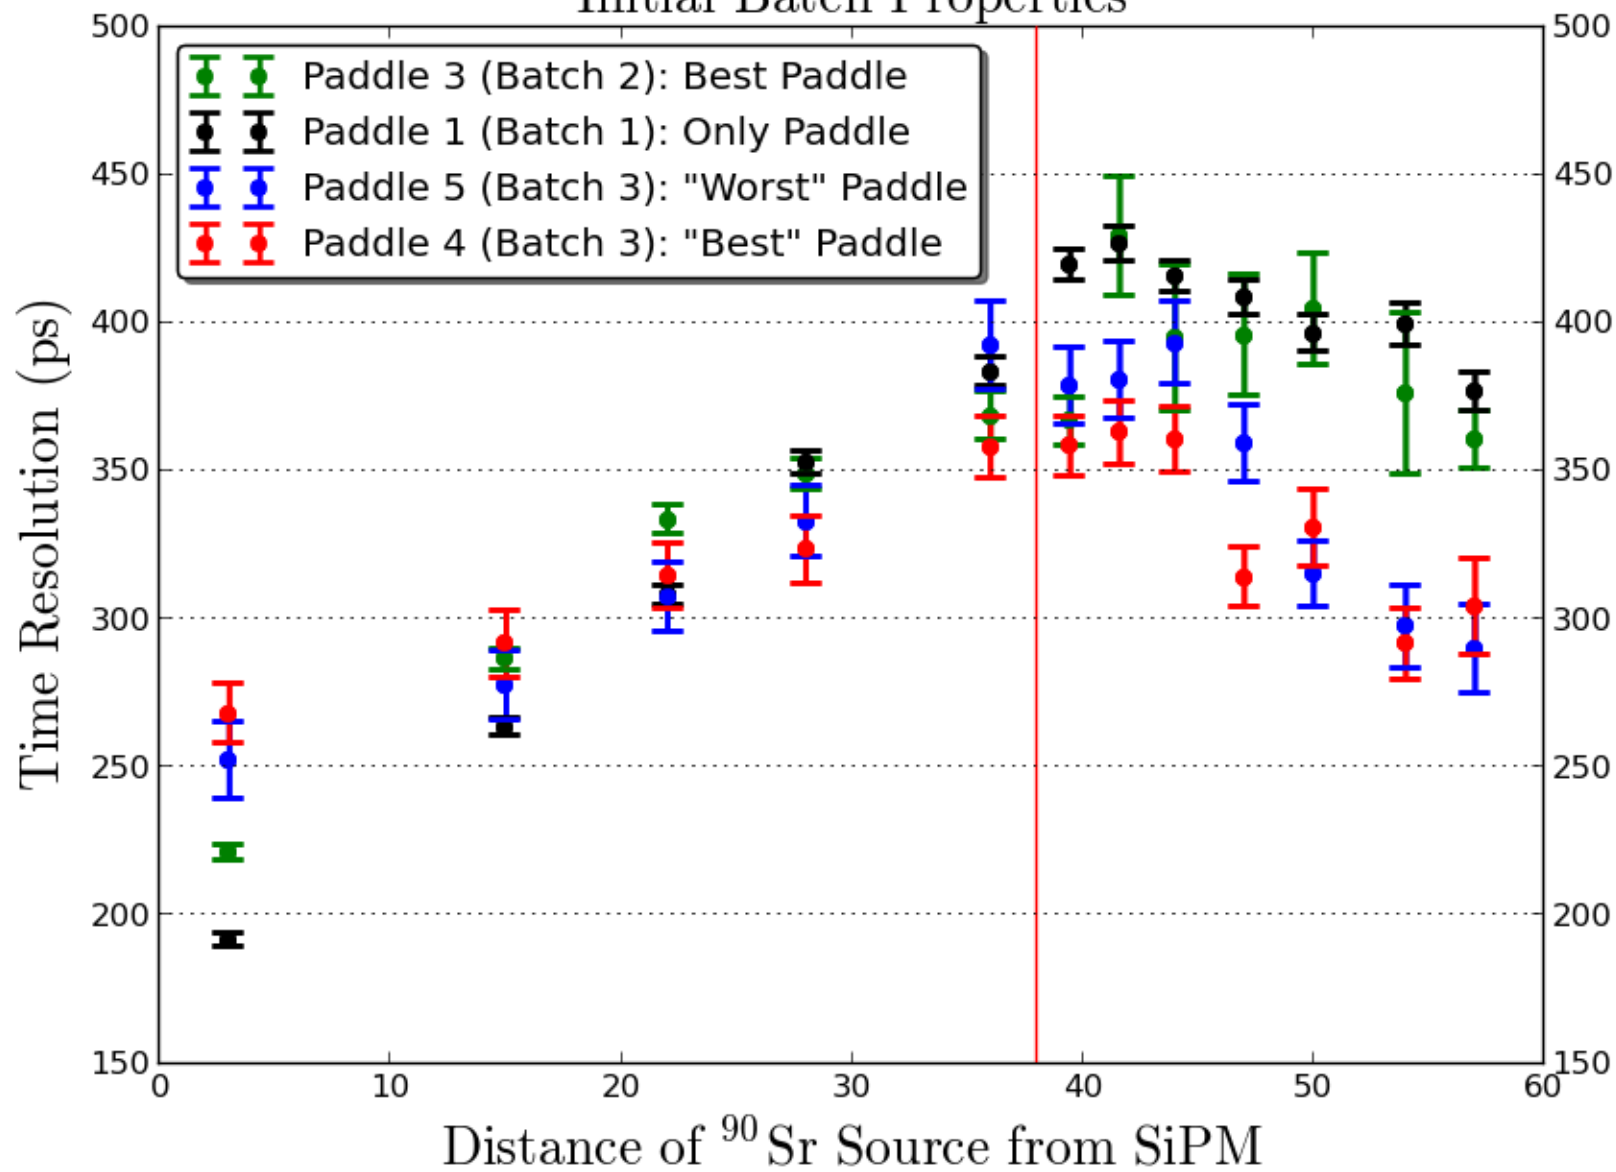

Initial Batch Properties