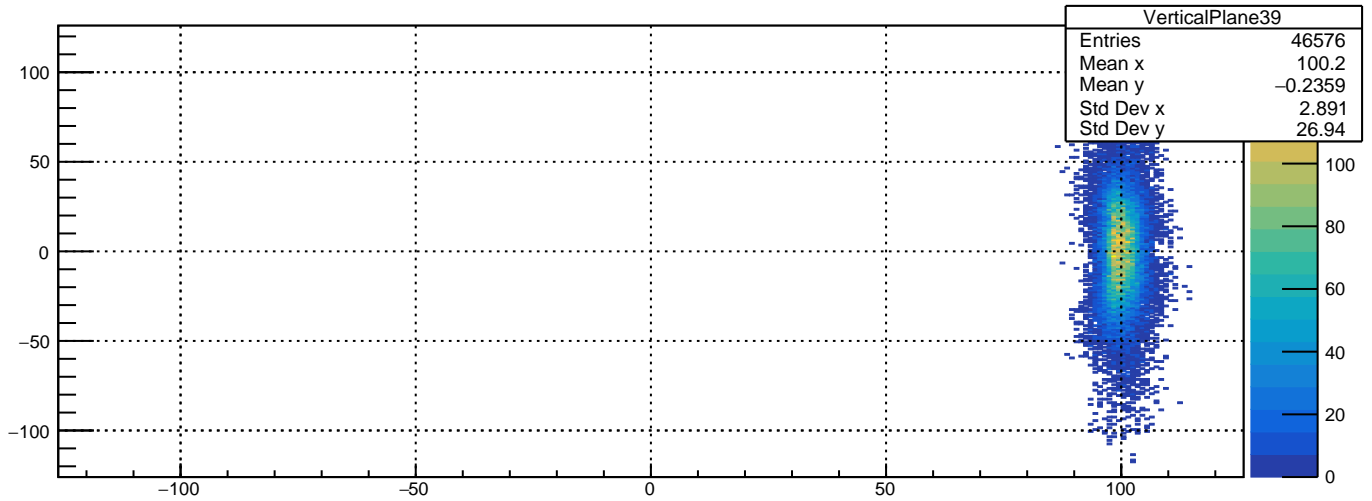

Vertical Plane Paddle 40

VerticalPlane39