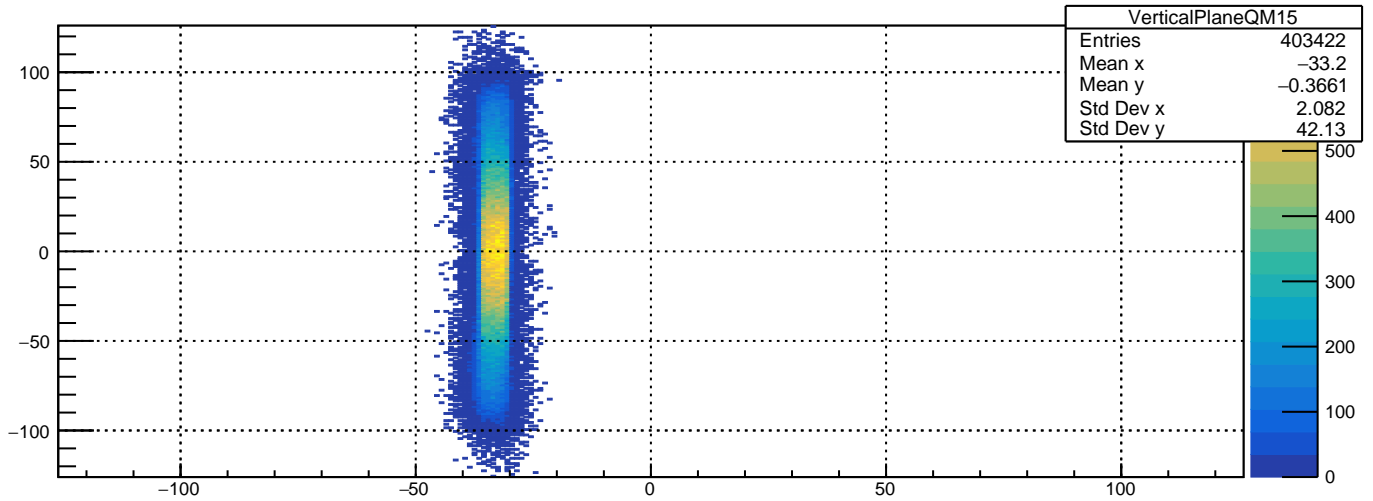

Vertical Plane Paddle 16 Q=-1

VerticalPlaneQM15