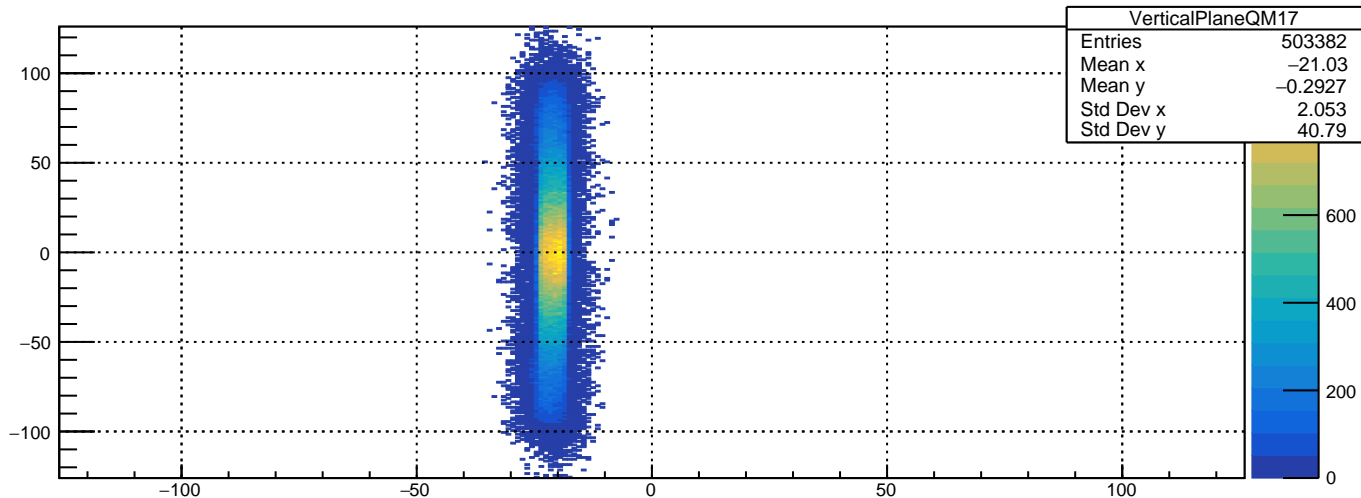

Vertical Plane Paddle 18 Q=-1

VerticalPlaneQM17