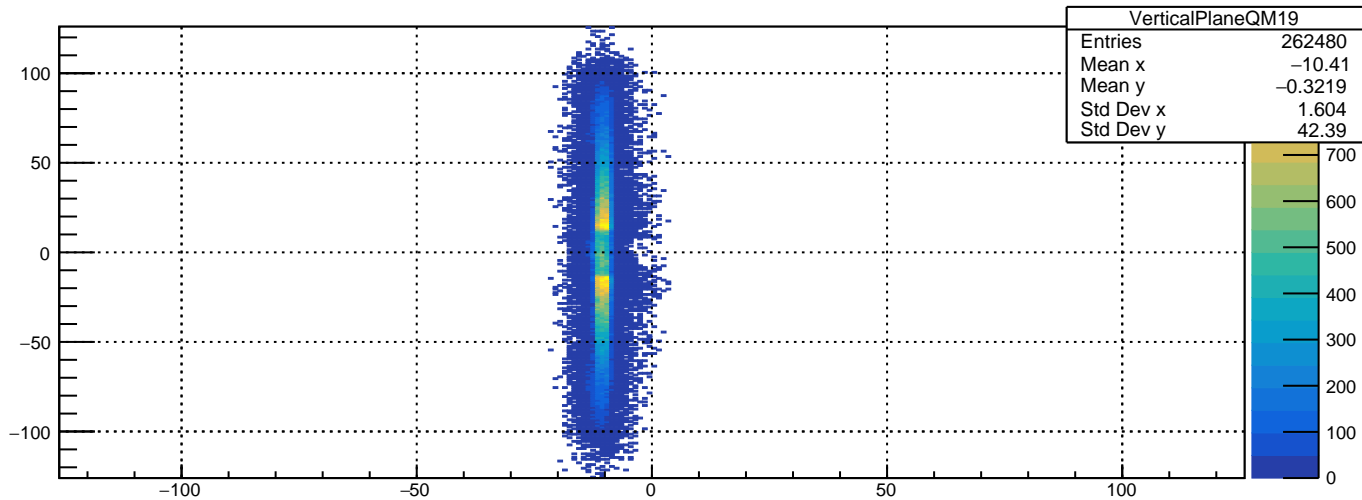

Vertical Plane Paddle 20 Q=-1

VerticalPlaneQM19