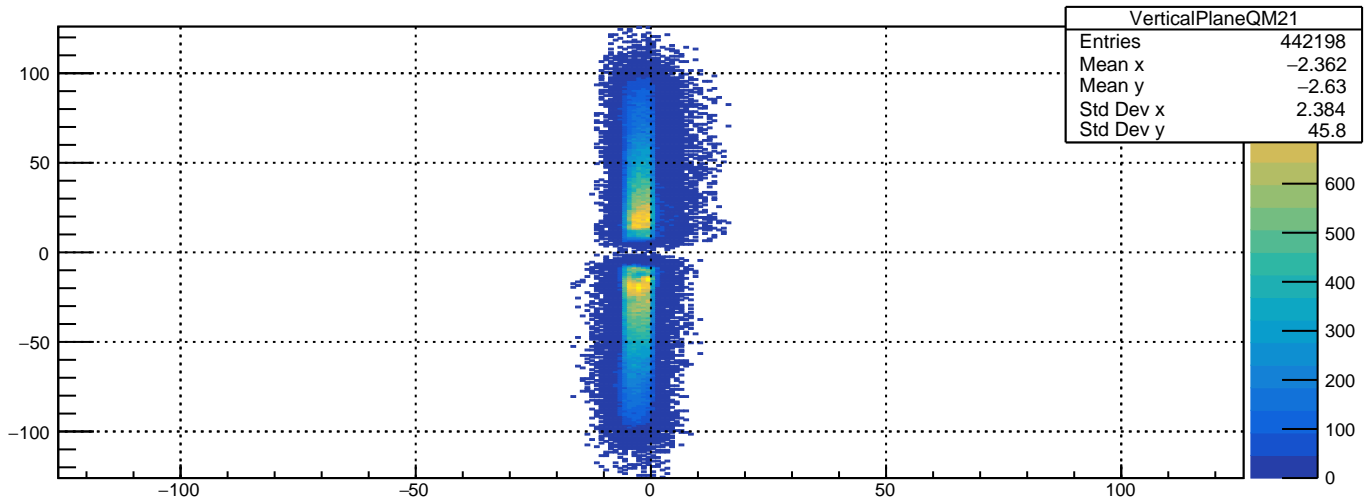

Vertical Plane Paddle 22 Q=-1

VerticalPlaneQM21