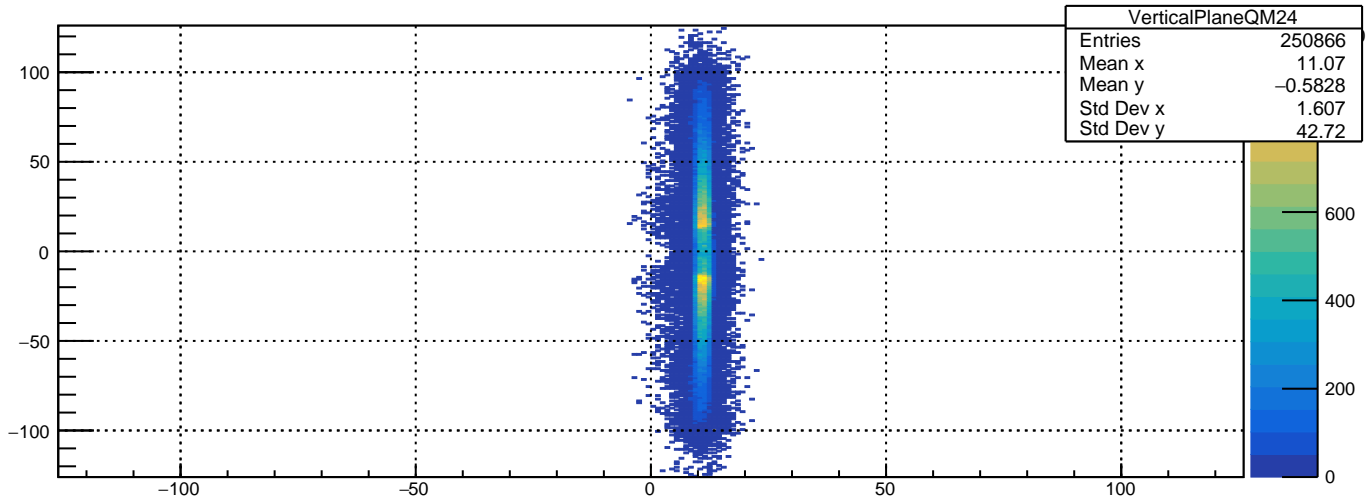

Vertical Plane Paddle 25 Q=-1

VerticalPlaneQM24