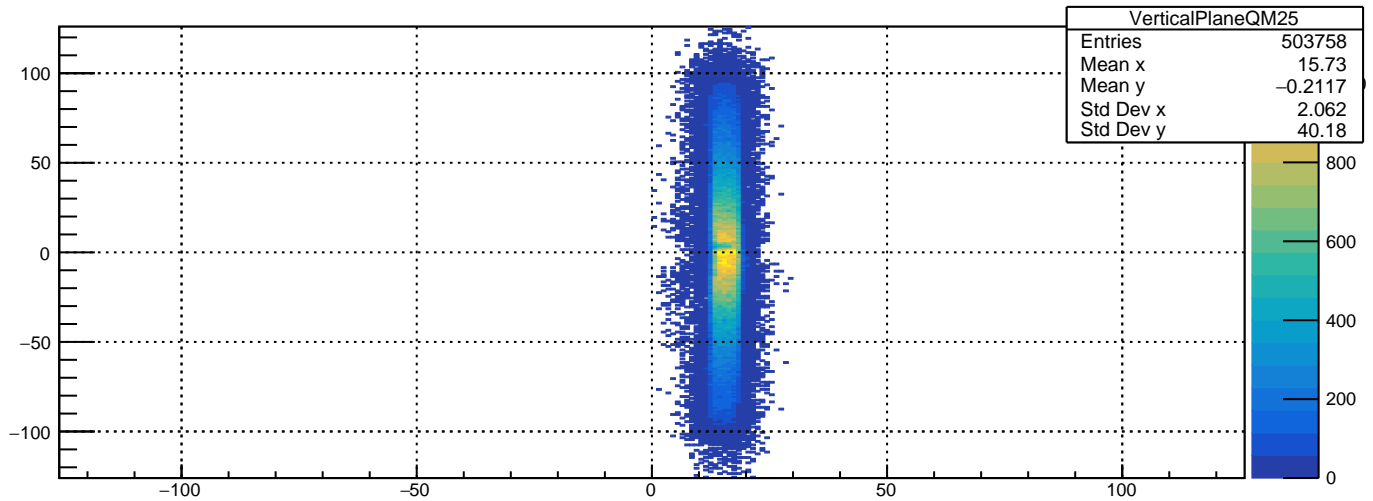

Vertical Plane Paddle 26 Q=-1

VerticalPlaneQM25