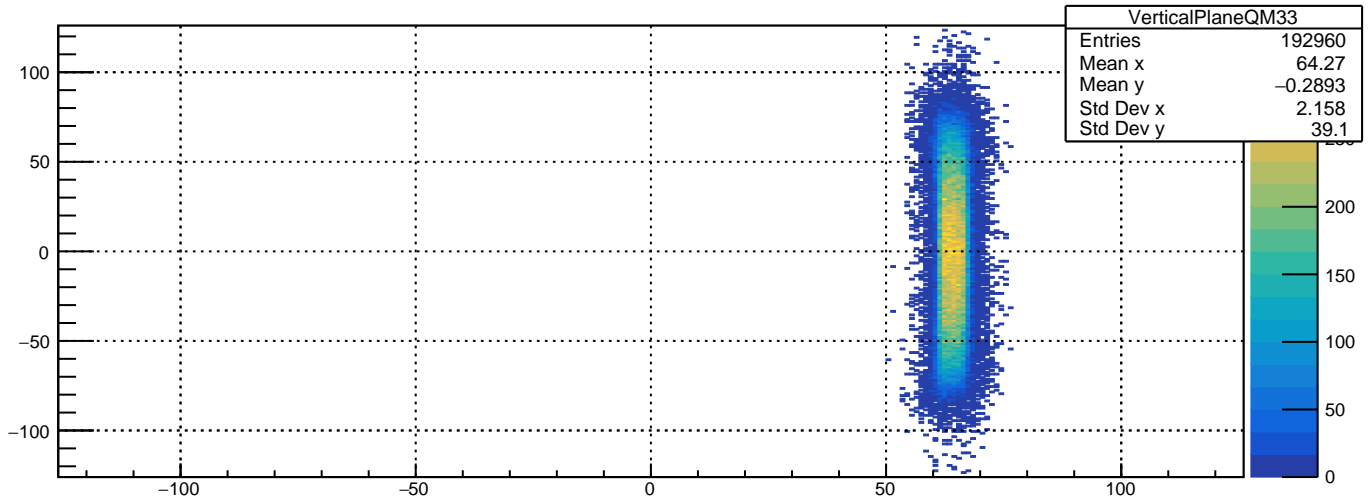

Vertical Plane Paddle 34 Q=-1

VerticalPlaneQM33