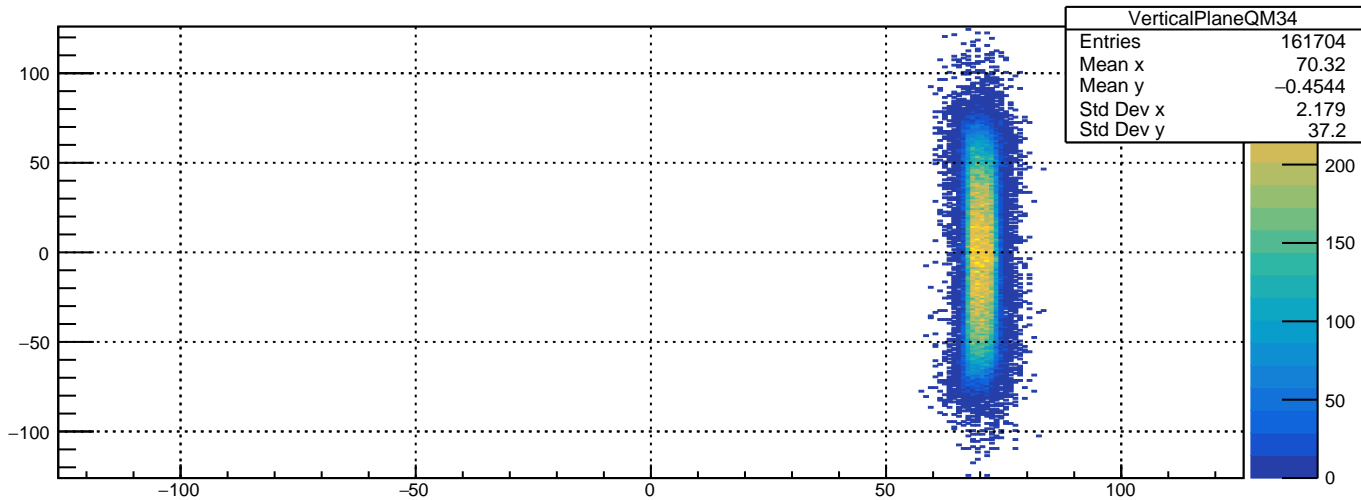

Vertical Plane Paddle 35 Q=-1

VerticalPlaneQM34