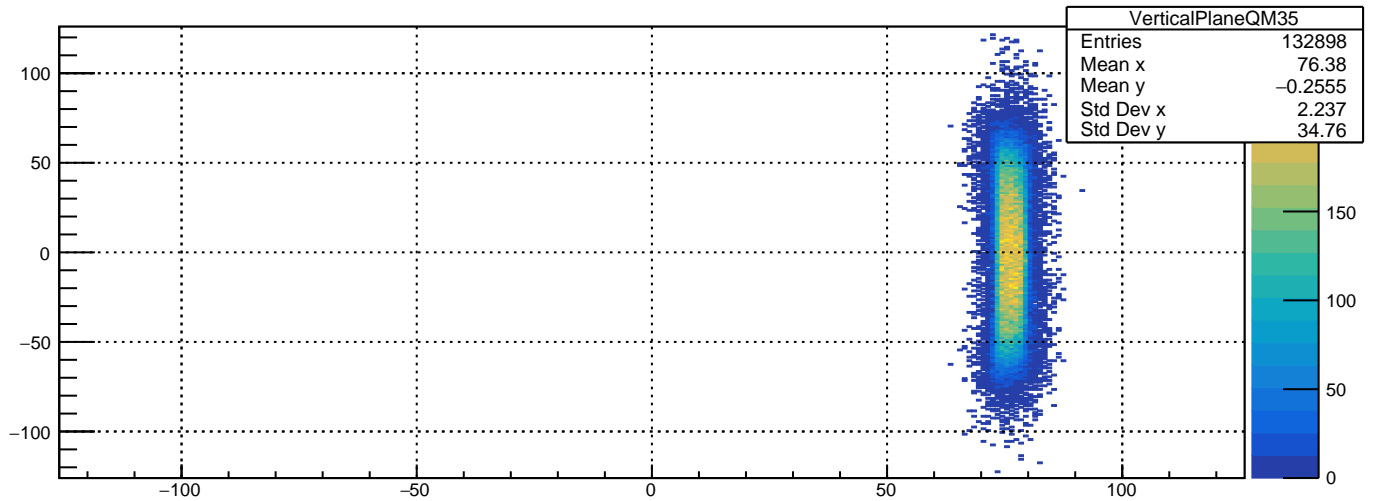

Vertical Plane Paddle 36 Q=-1

VerticalPlaneQM35