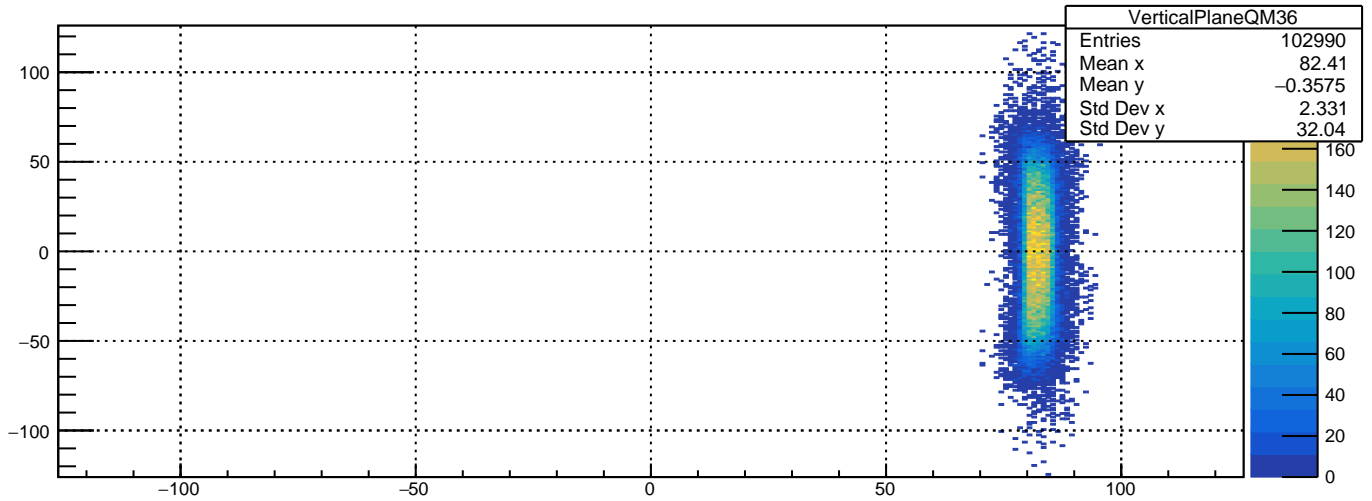

Vertical Plane Paddle 37 Q=-1

VerticalPlaneQM36