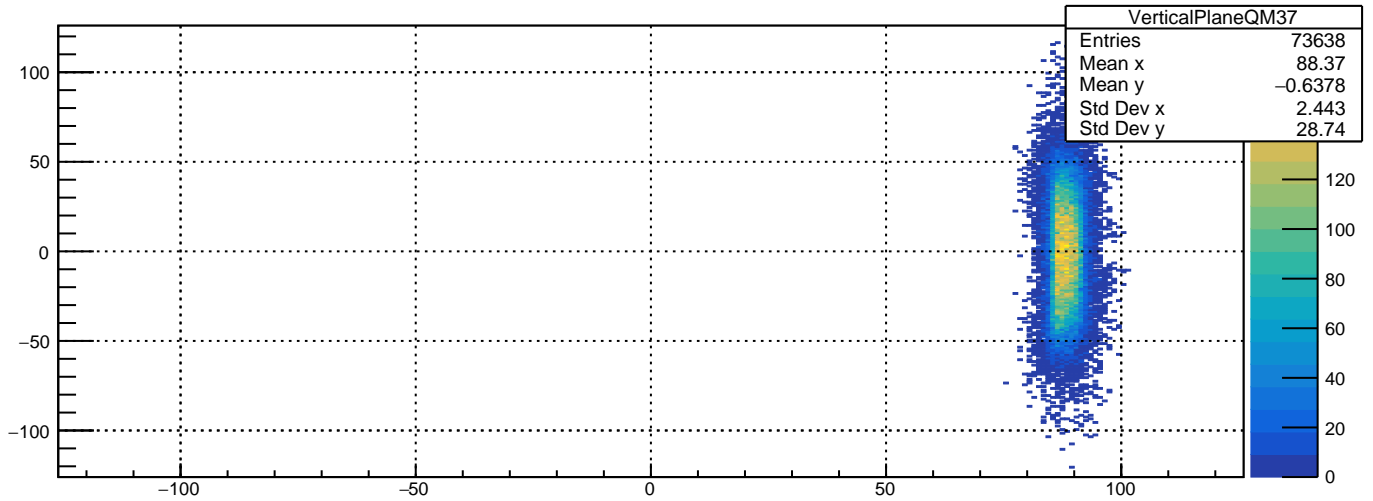

Vertical Plane Paddle 38 Q=-1

VerticalPlaneQM37