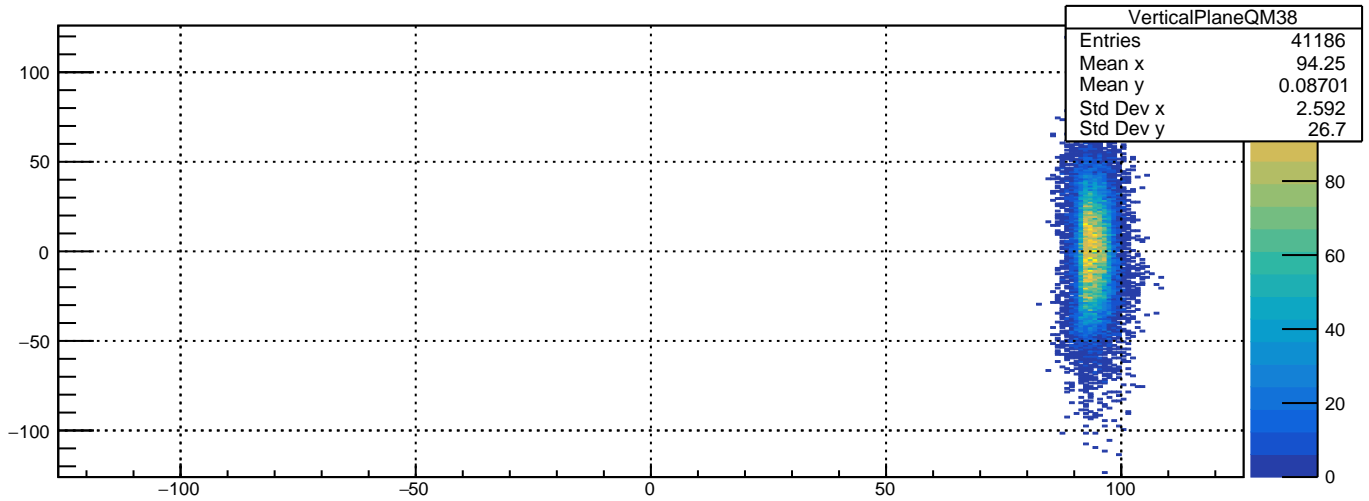

Vertical Plane Paddle 39 Q=-1

VerticalPlaneQM38