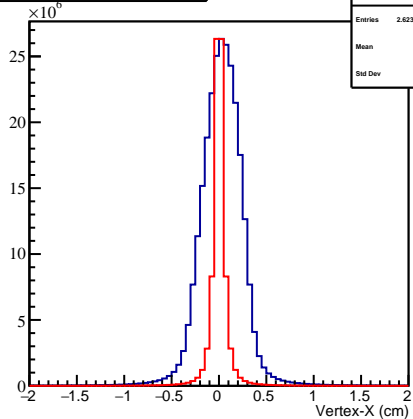

Production Vertex X**hVertexDataX**

Entries	2.623003e+08
Mean	0.02776
Std Dev	0.2309

Production Vertex Y**hVertexDataY**

Entries	2.623003e+08
Mean	-0.03612
Std Dev	0.2286

Production Vertex Z**StepVertexZ**

Entries	2.623003e+08
Mean	65.27
Std Dev	8.606