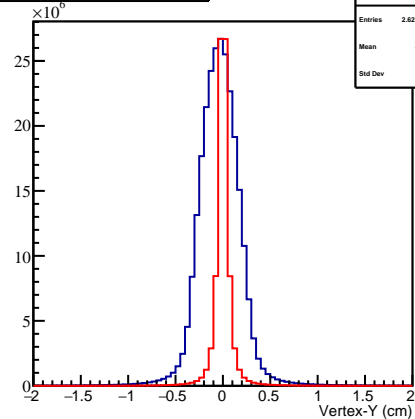

Production Vertex X**hVertexDataX**

Entries	2.623003e+08
Mean	0.02776
Std Dev	0.2309

Production Vertex Y**hVertexDataY**

Entries	2.623003e+08
Mean	-0.03612
Std Dev	0.2286

Production Vertex Z**StepVertexZ**