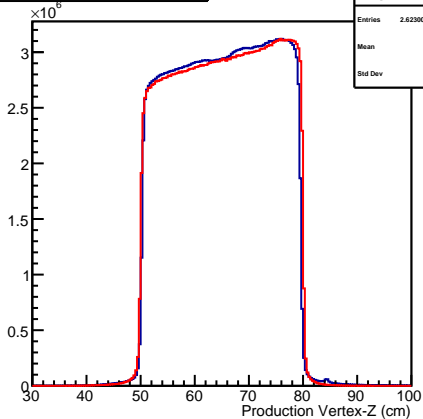

Production Vertex X**hVertexDataX**

Entries	2.623003e+08
Mean	0.02776
Std Dev	0.2309

Production Vertex Y**hVertexDataY**

Entries	2.623003e+08
Mean	-0.03612
Std Dev	0.2286

Production Vertex Z**StepVertexZ**

Entries	2.623003e+08
Mean	65.27
Std Dev	8.606