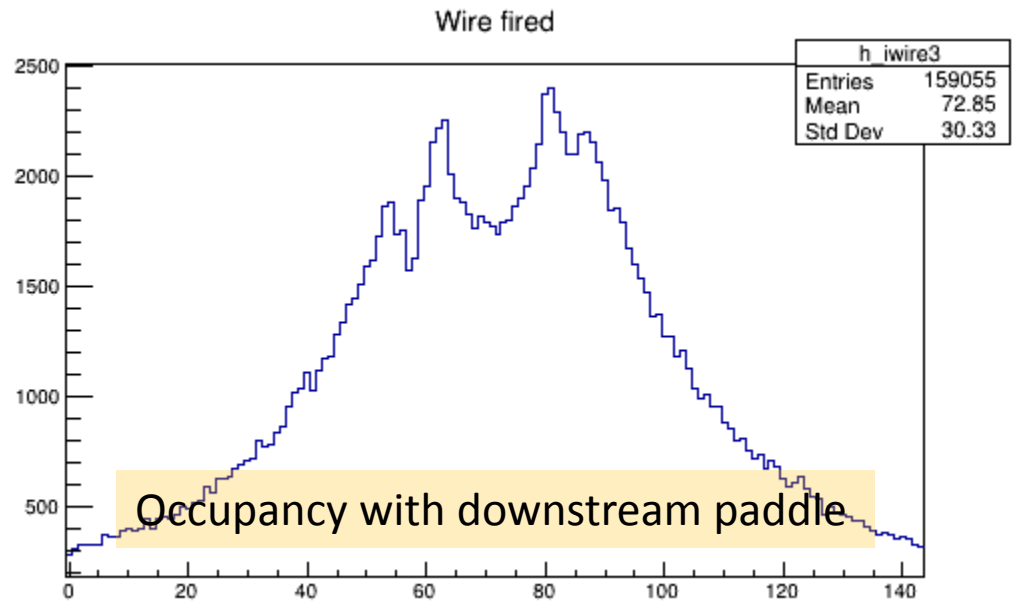

# MWPC Occupancy/time with the new configuration

# MWPC hits time

—

All hits

—

Downstream paddle trigger

—

Upstream paddle trigger