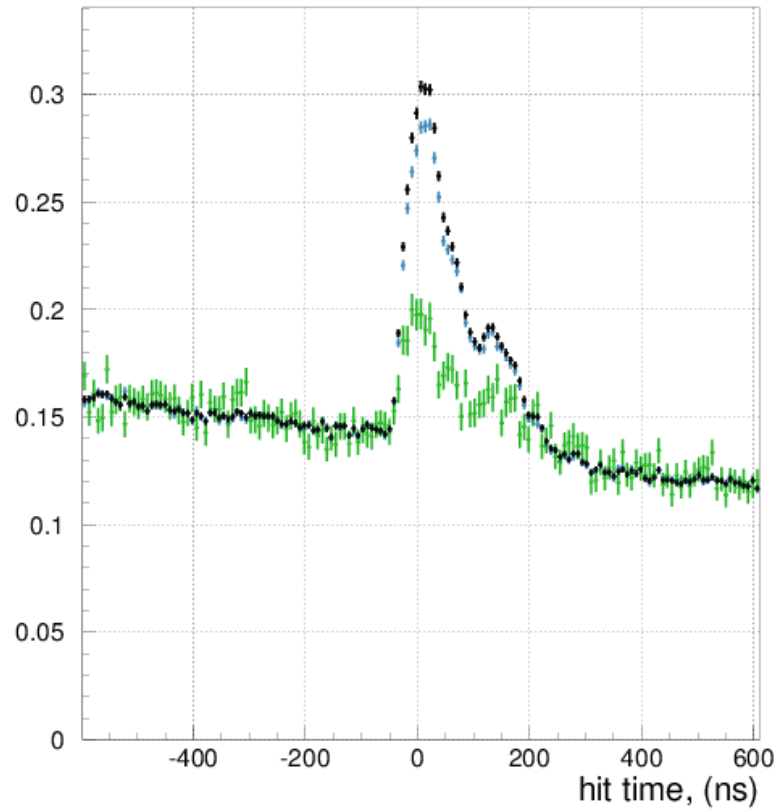

# MWPC Occupancy/time with the new configuration

# MWPC hits time

—

All hits

—

Downstream paddle trigger

—

Upstream paddle trigger