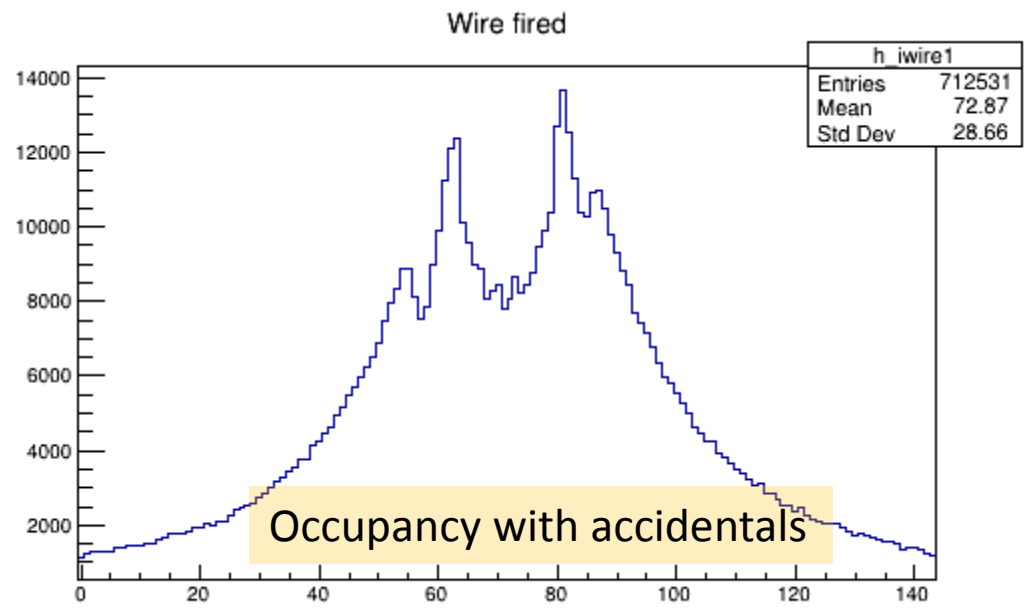

# MWPC Occupancy/time with the new configuration

# MWPC hits time

—

All hits

—

Downstream paddle trigger

—

Upstream paddle trigger