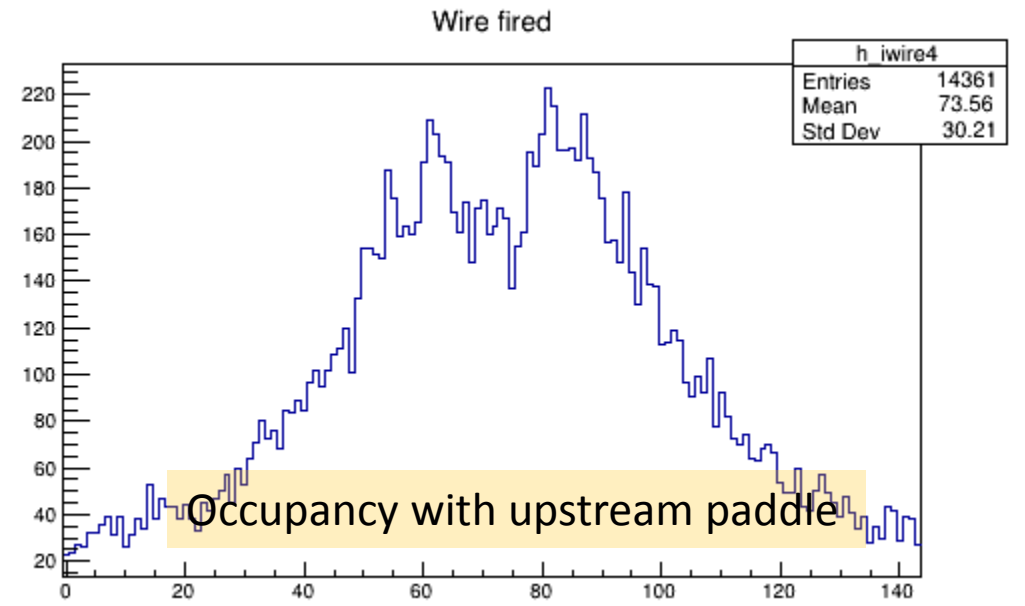

# MWPC Occupancy/time with the new configuration

# MWPC hits time

—

All hits

—

Downstream paddle trigger

—

Upstream paddle trigger