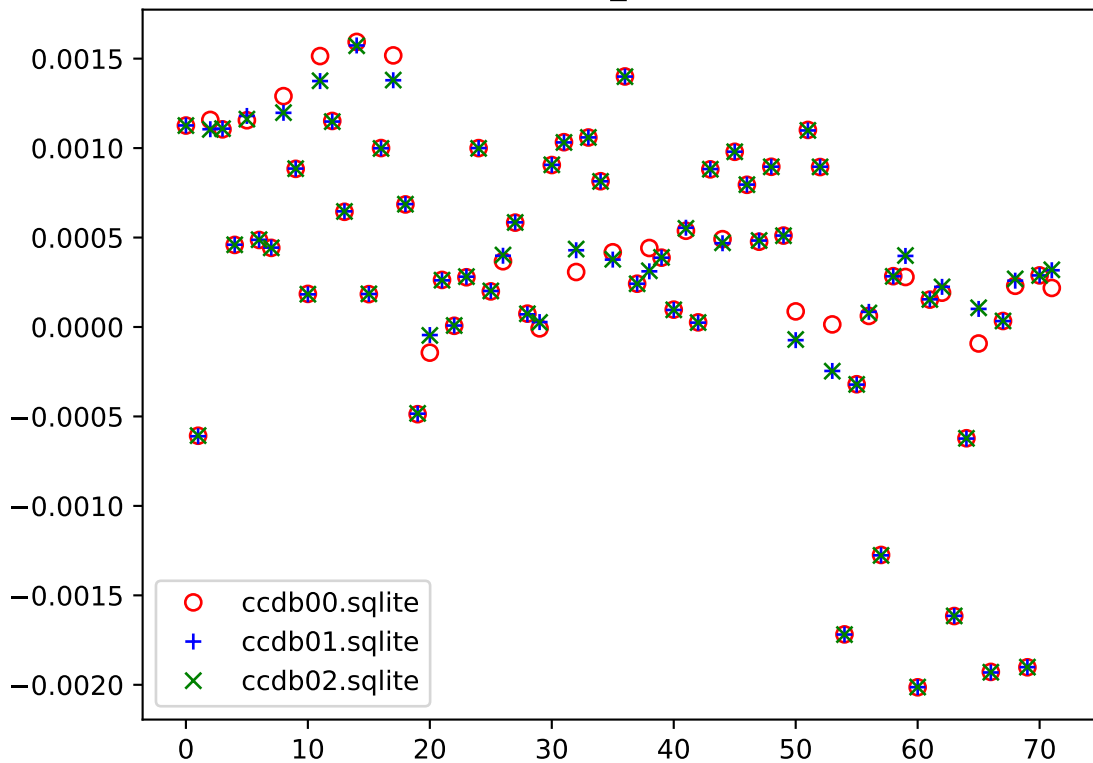

FDC wire residual

FDC cathode residual

/FDC/wire_alignment

/FDC/cathode_alignment

/FDC/strip_pitches_v2

/FDC/cell_offsets

/FDC/cell_rotations

/FDC/package1/wire_timing_offsets

/FDC/package2/wire_timing_offsets

/FDC/package3/wire_timing_offsets

/FDC/package4/wire_timing_offsets

/FDC/drift_function_parms

/FDC/base_time_offset

/CDC/global_alignment

/CDC/wire_alignment

/CDC/timing_offsets