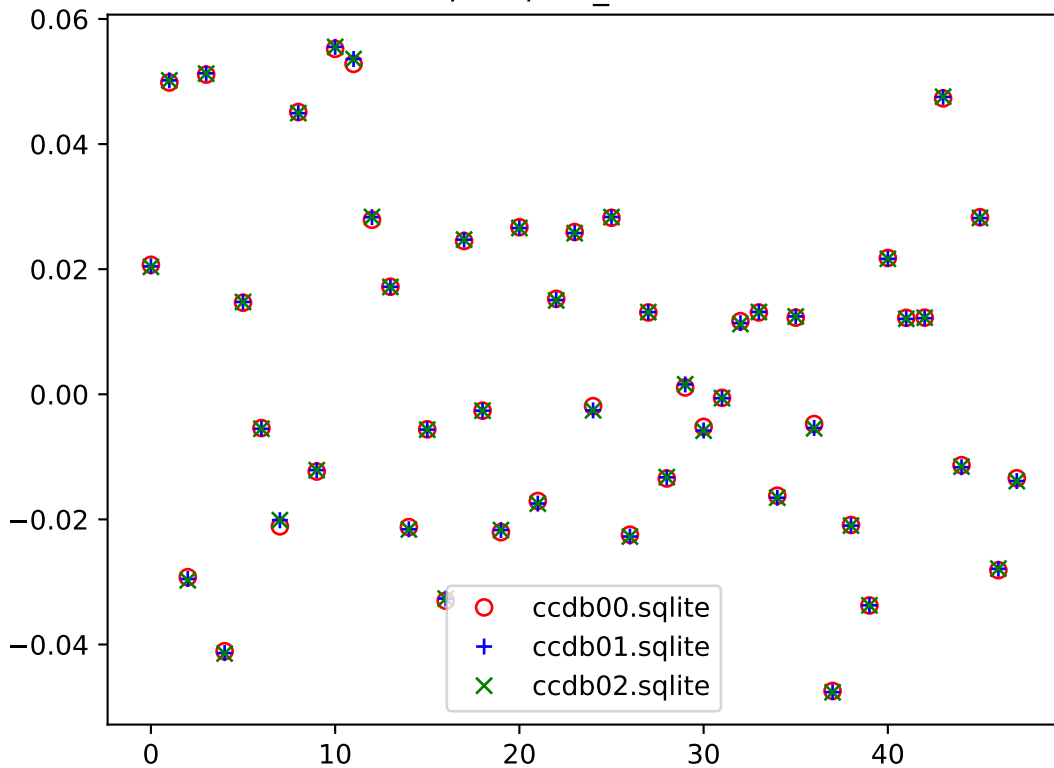

FDC wire residual

FDC cathode residual

/FDC/wire_alignment

/FDC/cathode_alignment

/FDC/strip_pitches_v2

/FDC/cell_offsets

/FDC/cell_rotations

/FDC/package1/wire_timing_offsets

/FDC/package2/wire_timing_offsets

/FDC/package3/wire_timing_offsets

/FDC/package4/wire_timing_offsets

/FDC/drift_function_parms

/FDC/base_time_offset

/CDC/global_alignment

/CDC/wire_alignment

/CDC/timing_offsets