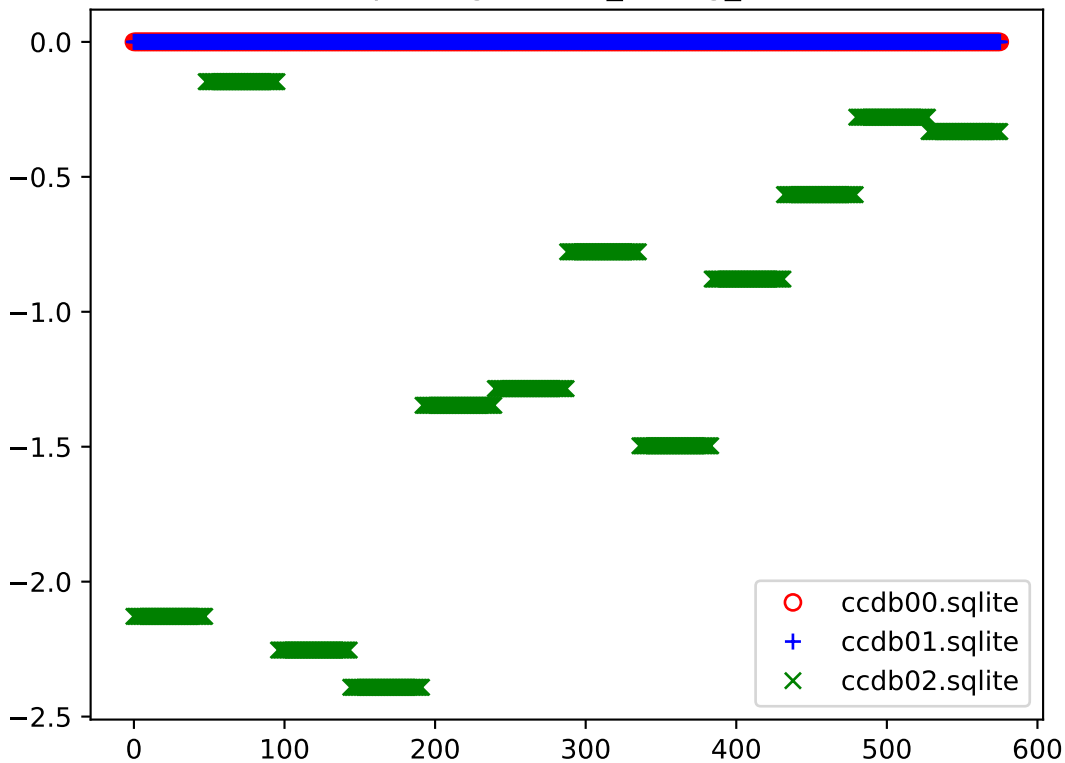

FDC wire residual

FDC cathode residual

/FDC/wire_alignment

/FDC/cathode_alignment

/FDC/strip_pitches_v2

/FDC/cell_offsets

/FDC/cell_rotations

/FDC/package1/wire_timing_offsets

/FDC/package2/wire_timing_offsets

/FDC/package3/wire_timing_offsets

/FDC/package4/wire_timing_offsets

/FDC/drift_function_parms

/FDC/base_time_offset

/CDC/global_alignment

/CDC/wire_alignment

/CDC/timing_offsets