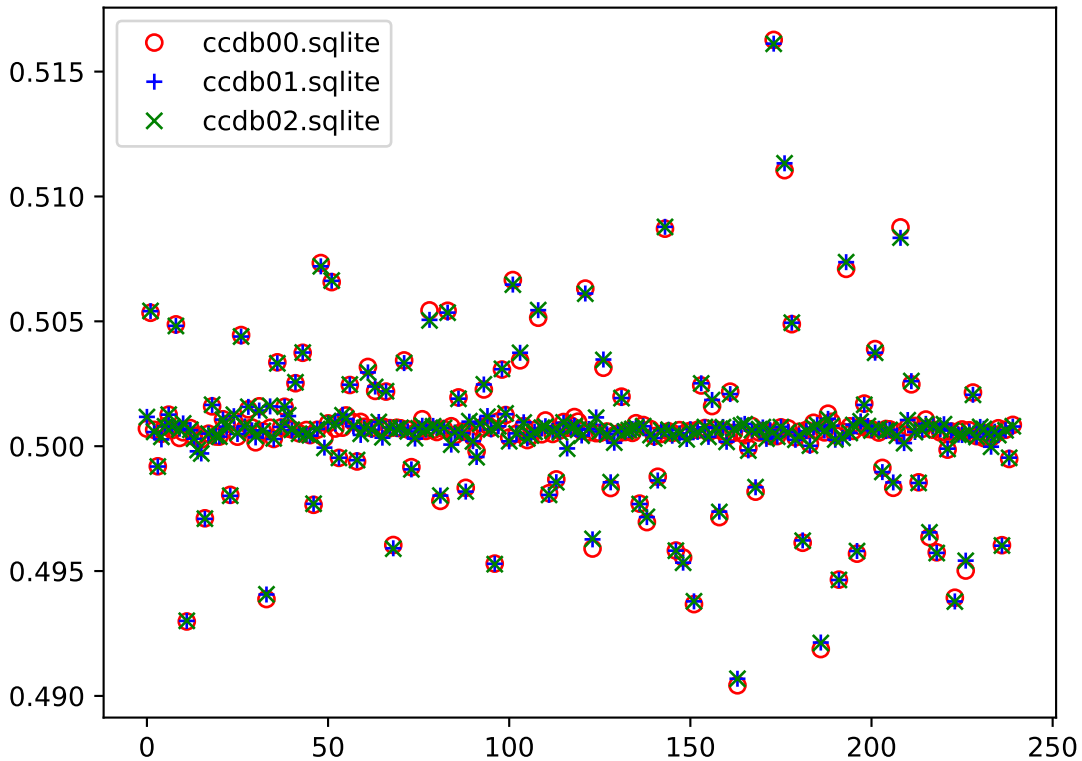

FDC wire residual

FDC cathode residual

/FDC/wire_alignment

/FDC/cathode_alignment

/FDC/strip_pitches_v2

/FDC/cell_offsets

/FDC/cell_rotations

/FDC/package1/wire_timing_offsets

/FDC/package2/wire_timing_offsets

/FDC/package3/wire_timing_offsets

/FDC/package4/wire_timing_offsets

/FDC/drift_function_parms

/FDC/base_time_offset

/CDC/global_alignment

/CDC/wire_alignment

/CDC/timing_offsets