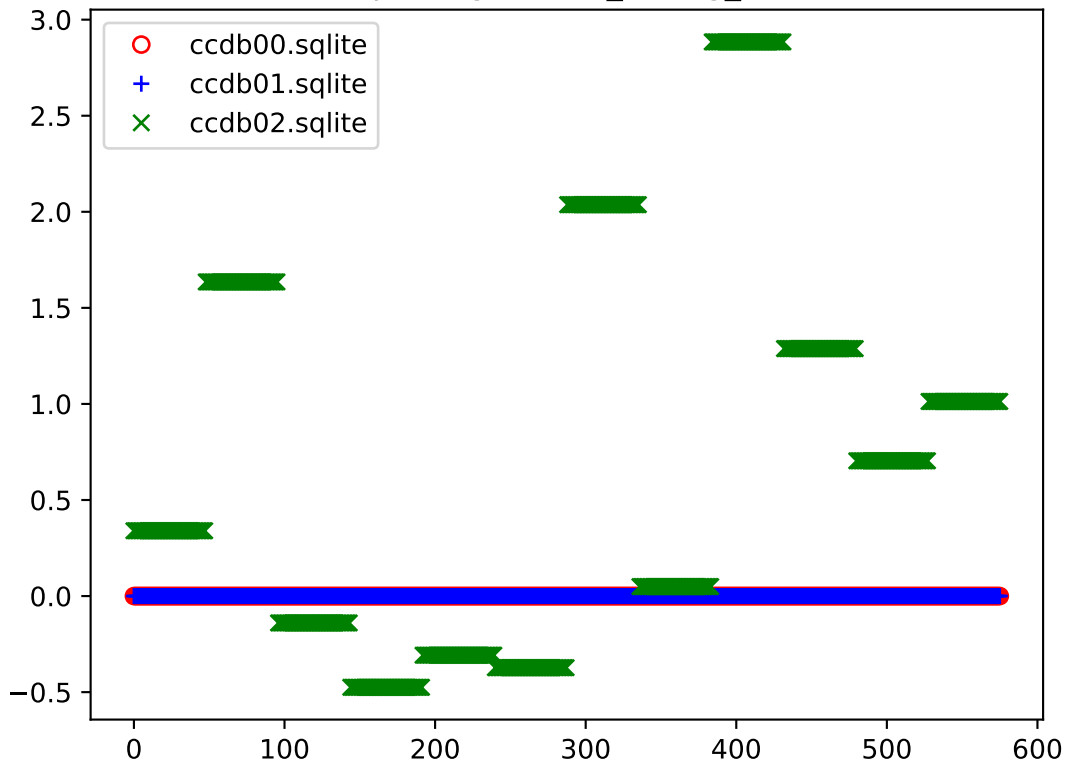

FDC wire residual

FDC cathode residual

/FDC/wire_alignment

/FDC/cathode_alignment

/FDC/strip_pitches_v2

/FDC/cell_offsets

/FDC/cell_rotations

/FDC/package1/wire_timing_offsets

/FDC/package2/wire_timing_offsets

/FDC/package3/wire_timing_offsets

/FDC/package4/wire_timing_offsets

/FDC/drift_function_parms

/FDC/base_time_offset

/CDC/global_alignment

/CDC/wire_alignment

/CDC/timing_offsets