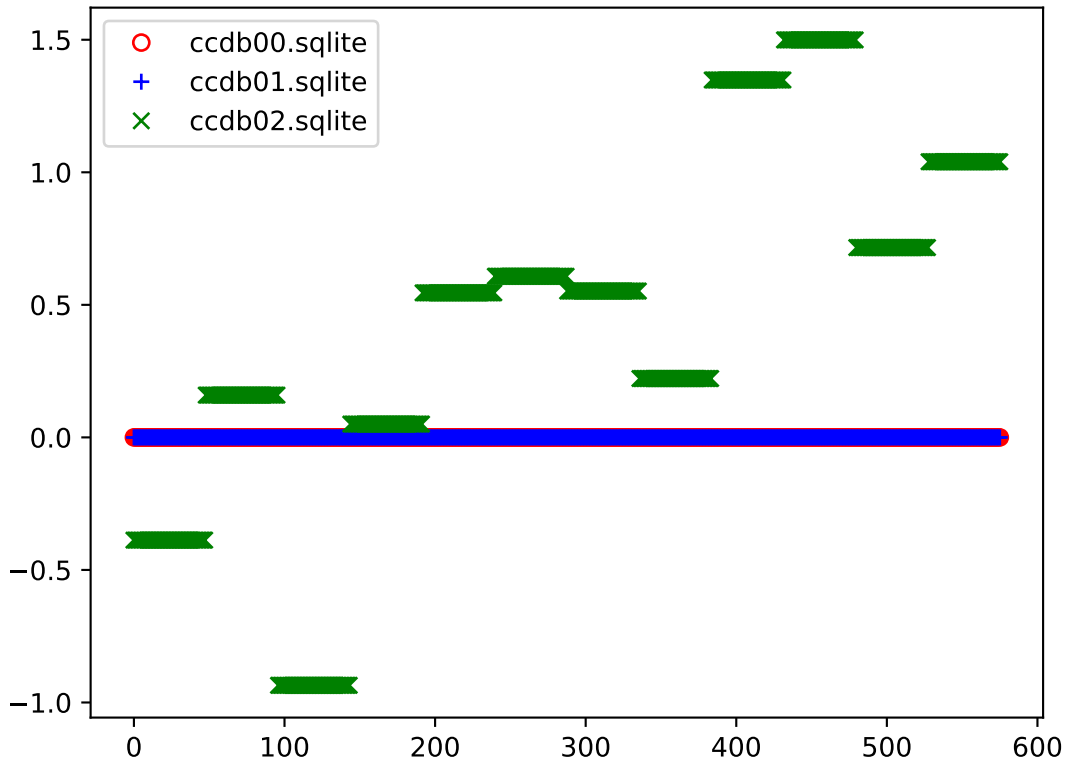

FDC wire residual

FDC cathode residual

/FDC/wire_alignment

/FDC/cathode_alignment

/FDC/strip_pitches_v2

/FDC/cell_offsets

/FDC/cell_rotations

/FDC/package1/wire_timing_offsets

/FDC/package2/wire_timing_offsets

/FDC/package3/wire_timing_offsets

/FDC/package4/wire_timing_offsets

/FDC/drift_function_parms

/FDC/base_time_offset

/CDC/global_alignment

/CDC/wire_alignment

/CDC/timing_offsets