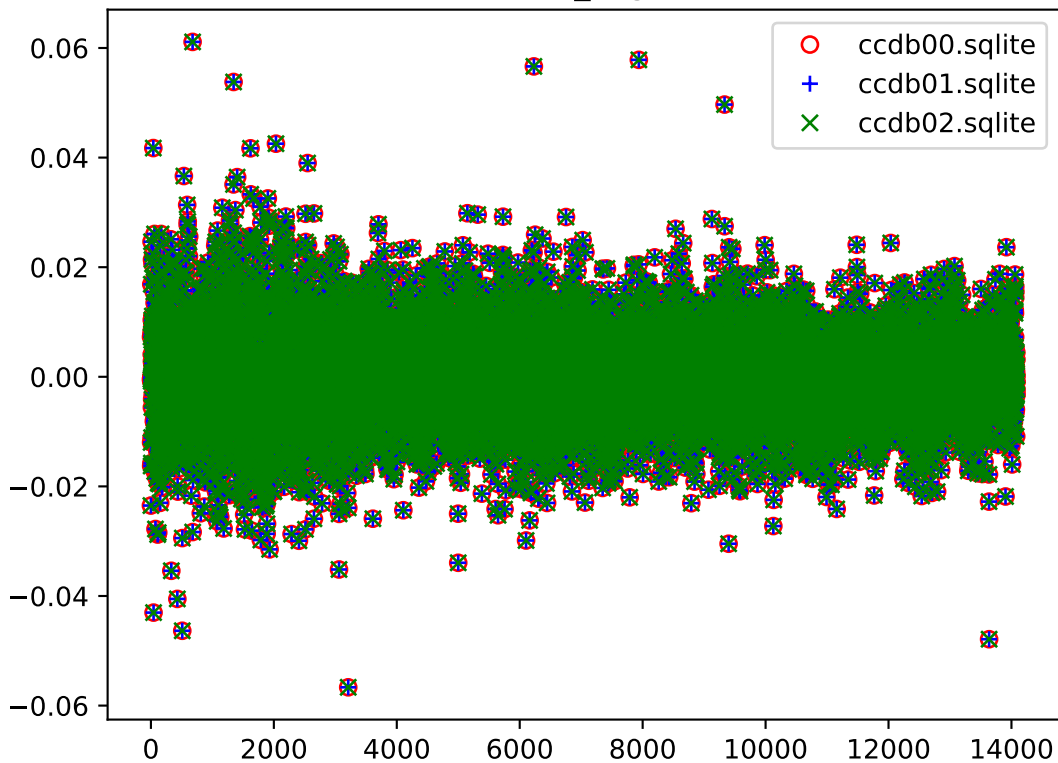

/FDC/package2/wire_timing_offsets

/FDC/package3/wire_timing_offsets

/FDC/package4/wire_timing_offsets

/FDC/drift_function_parms

/FDC/base_time_offset

/CDC/global_alignment

/CDC/wire_alignment

/CDC/timing_offsets