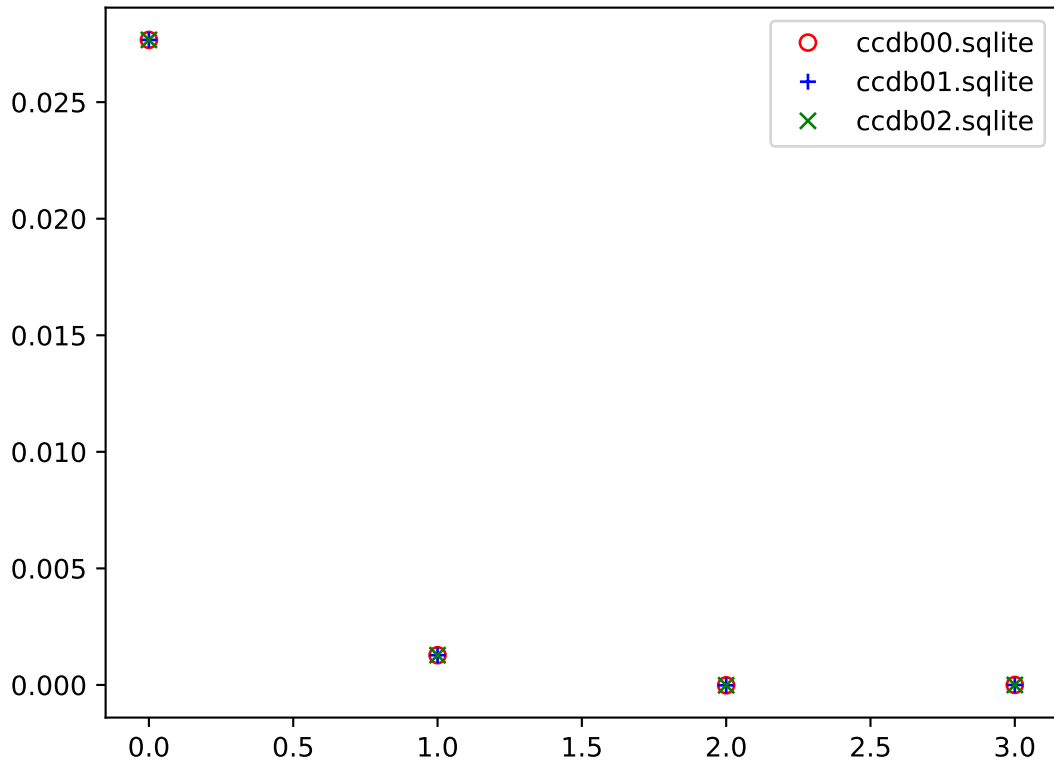

/FDC/package2/wire_timing_offsets

/FDC/package3/wire_timing_offsets

/FDC/package4/wire_timing_offsets

/FDC/drift_function_parms

/FDC/base_time_offset

/CDC/global_alignment

/CDC/wire_alignment

/CDC/timing_offsets