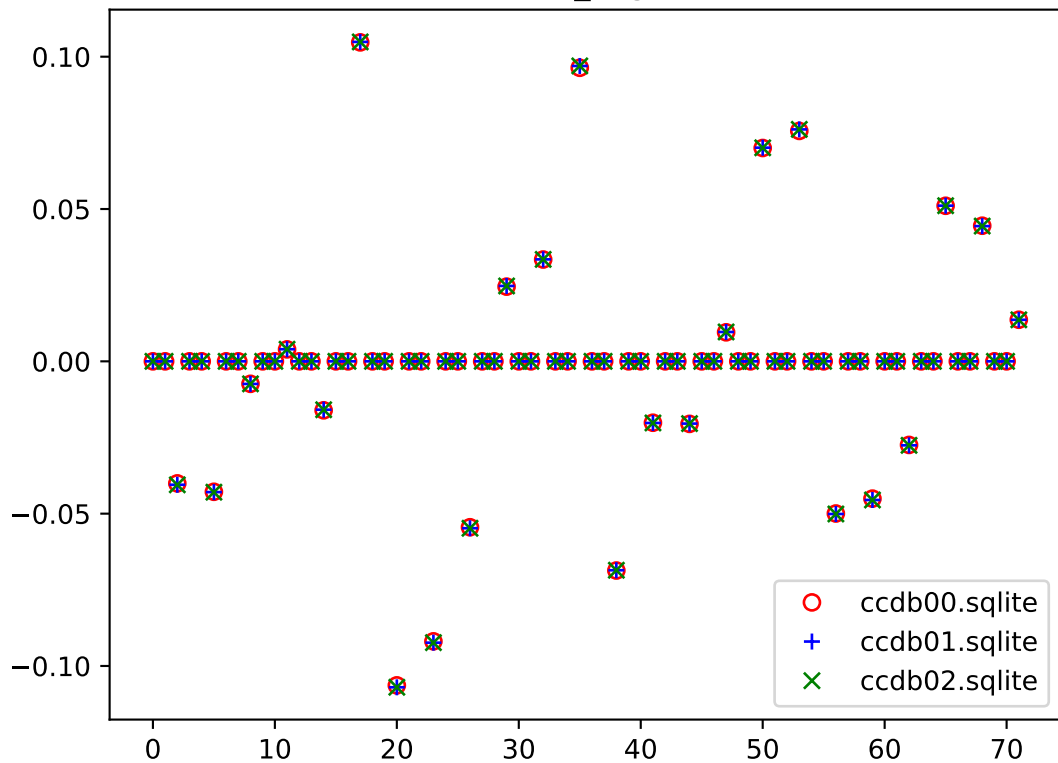

FDC wire residual

FDC cathode residual

/FDC/wire_alignment

/FDC/cathode_alignment

/FDC/strip_pitches_v2

/FDC/cell_offsets

/FDC/cell_rotations

/FDC/package1/wire_timing_offsets

/FDC/package2/wire_timing_offsets

/FDC/package3/wire_timing_offsets

/FDC/package4/wire_timing_offsets

/FDC/drift_function_parms

/FDC/base_time_offset

/CDC/global_alignment

/CDC/wire_alignment

/CDC/timing_offsets