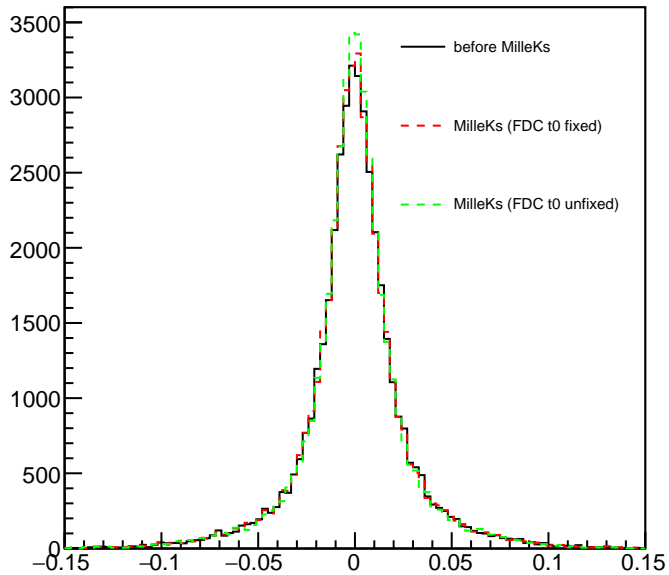

FDC wire residual

FDC cathode residual

/FDC/wire_alignment

/FDC/cathode_alignment

/FDC/strip_pitches_v2

/FDC/cell_offsets

/FDC/cell_rotations

/FDC/package1/wire_timing_offsets