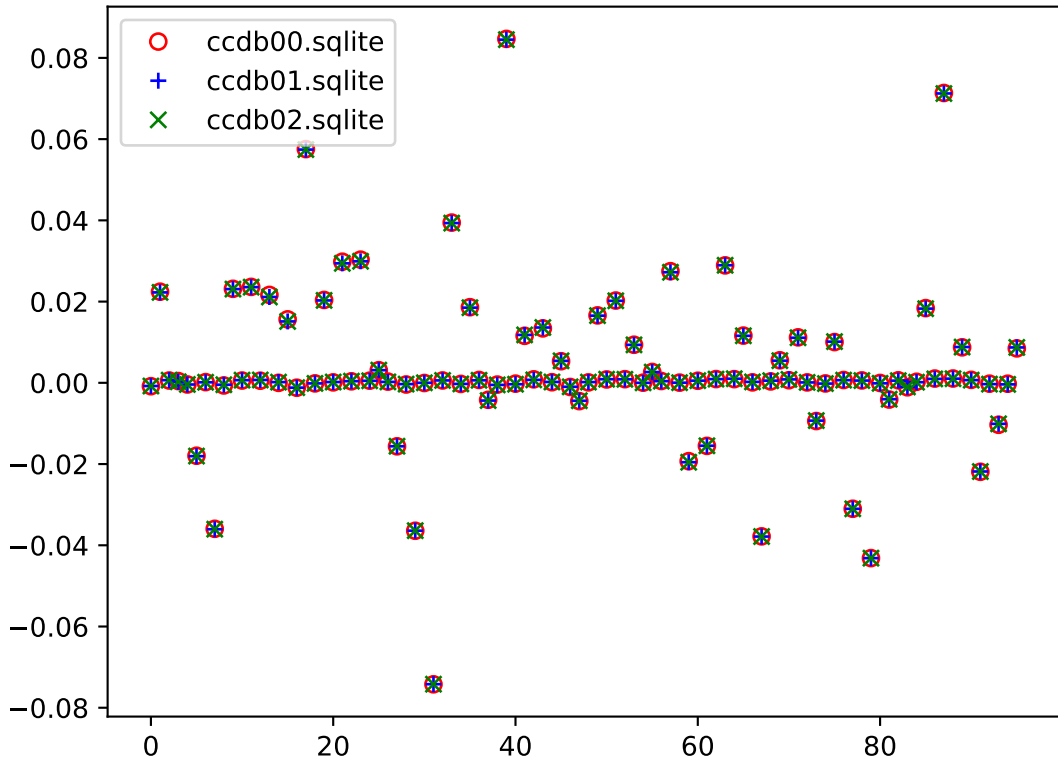

FDC wire residual

FDC cathode residual

/FDC/wire_alignment

/FDC/cathode_alignment

/FDC/strip_pitches_v2

/FDC/cell_offsets

/FDC/cell_rotations

/FDC/package1/wire_timing_offsets

/FDC/package2/wire_timing_offsets

/FDC/package3/wire_timing_offsets

/FDC/package4/wire_timing_offsets

/FDC/drift_function_parms

/FDC/base_time_offset

/CDC/global_alignment

/CDC/wire_alignment

/CDC/timing_offsets