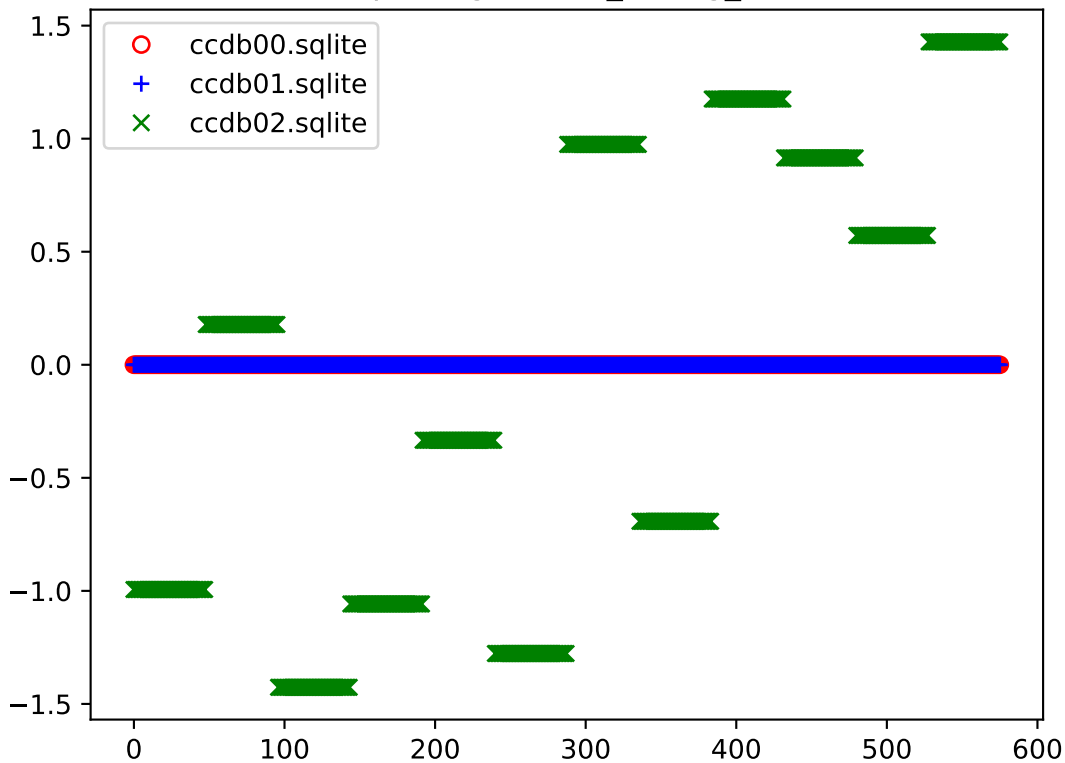

FDC wire residual

FDC cathode residual

/FDC/wire_alignment

/FDC/cathode_alignment

/FDC/strip_pitches_v2

/FDC/cell_offsets

/FDC/cell_rotations

/FDC/package1/wire_timing_offsets

/FDC/package2/wire_timing_offsets

/FDC/package3/wire_timing_offsets

/FDC/package4/wire_timing_offsets

/FDC/drift_function_parms

/FDC/base_time_offset

/CDC/global_alignment

/CDC/wire_alignment

/CDC/timing_offsets