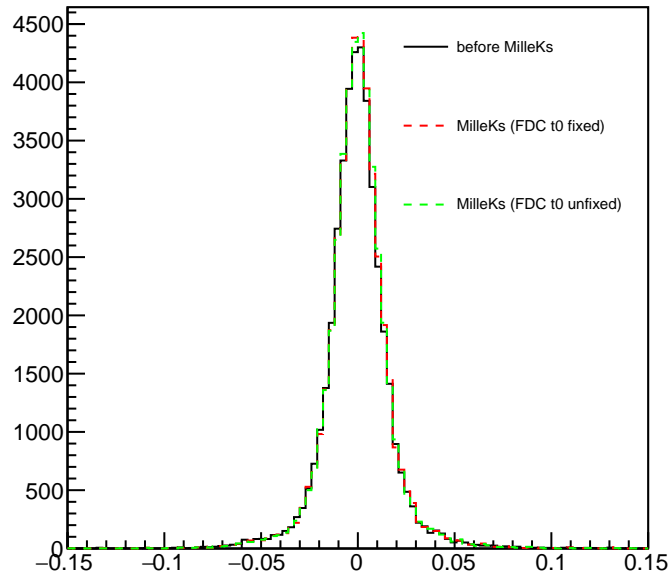

FDC wire residual

FDC cathode residual

/FDC/wire_alignment

/FDC/cathode_alignment

/FDC/strip_pitches_v2

/FDC/cell_offsets

/FDC/cell_rotations

/FDC/package1/wire_timing_offsets