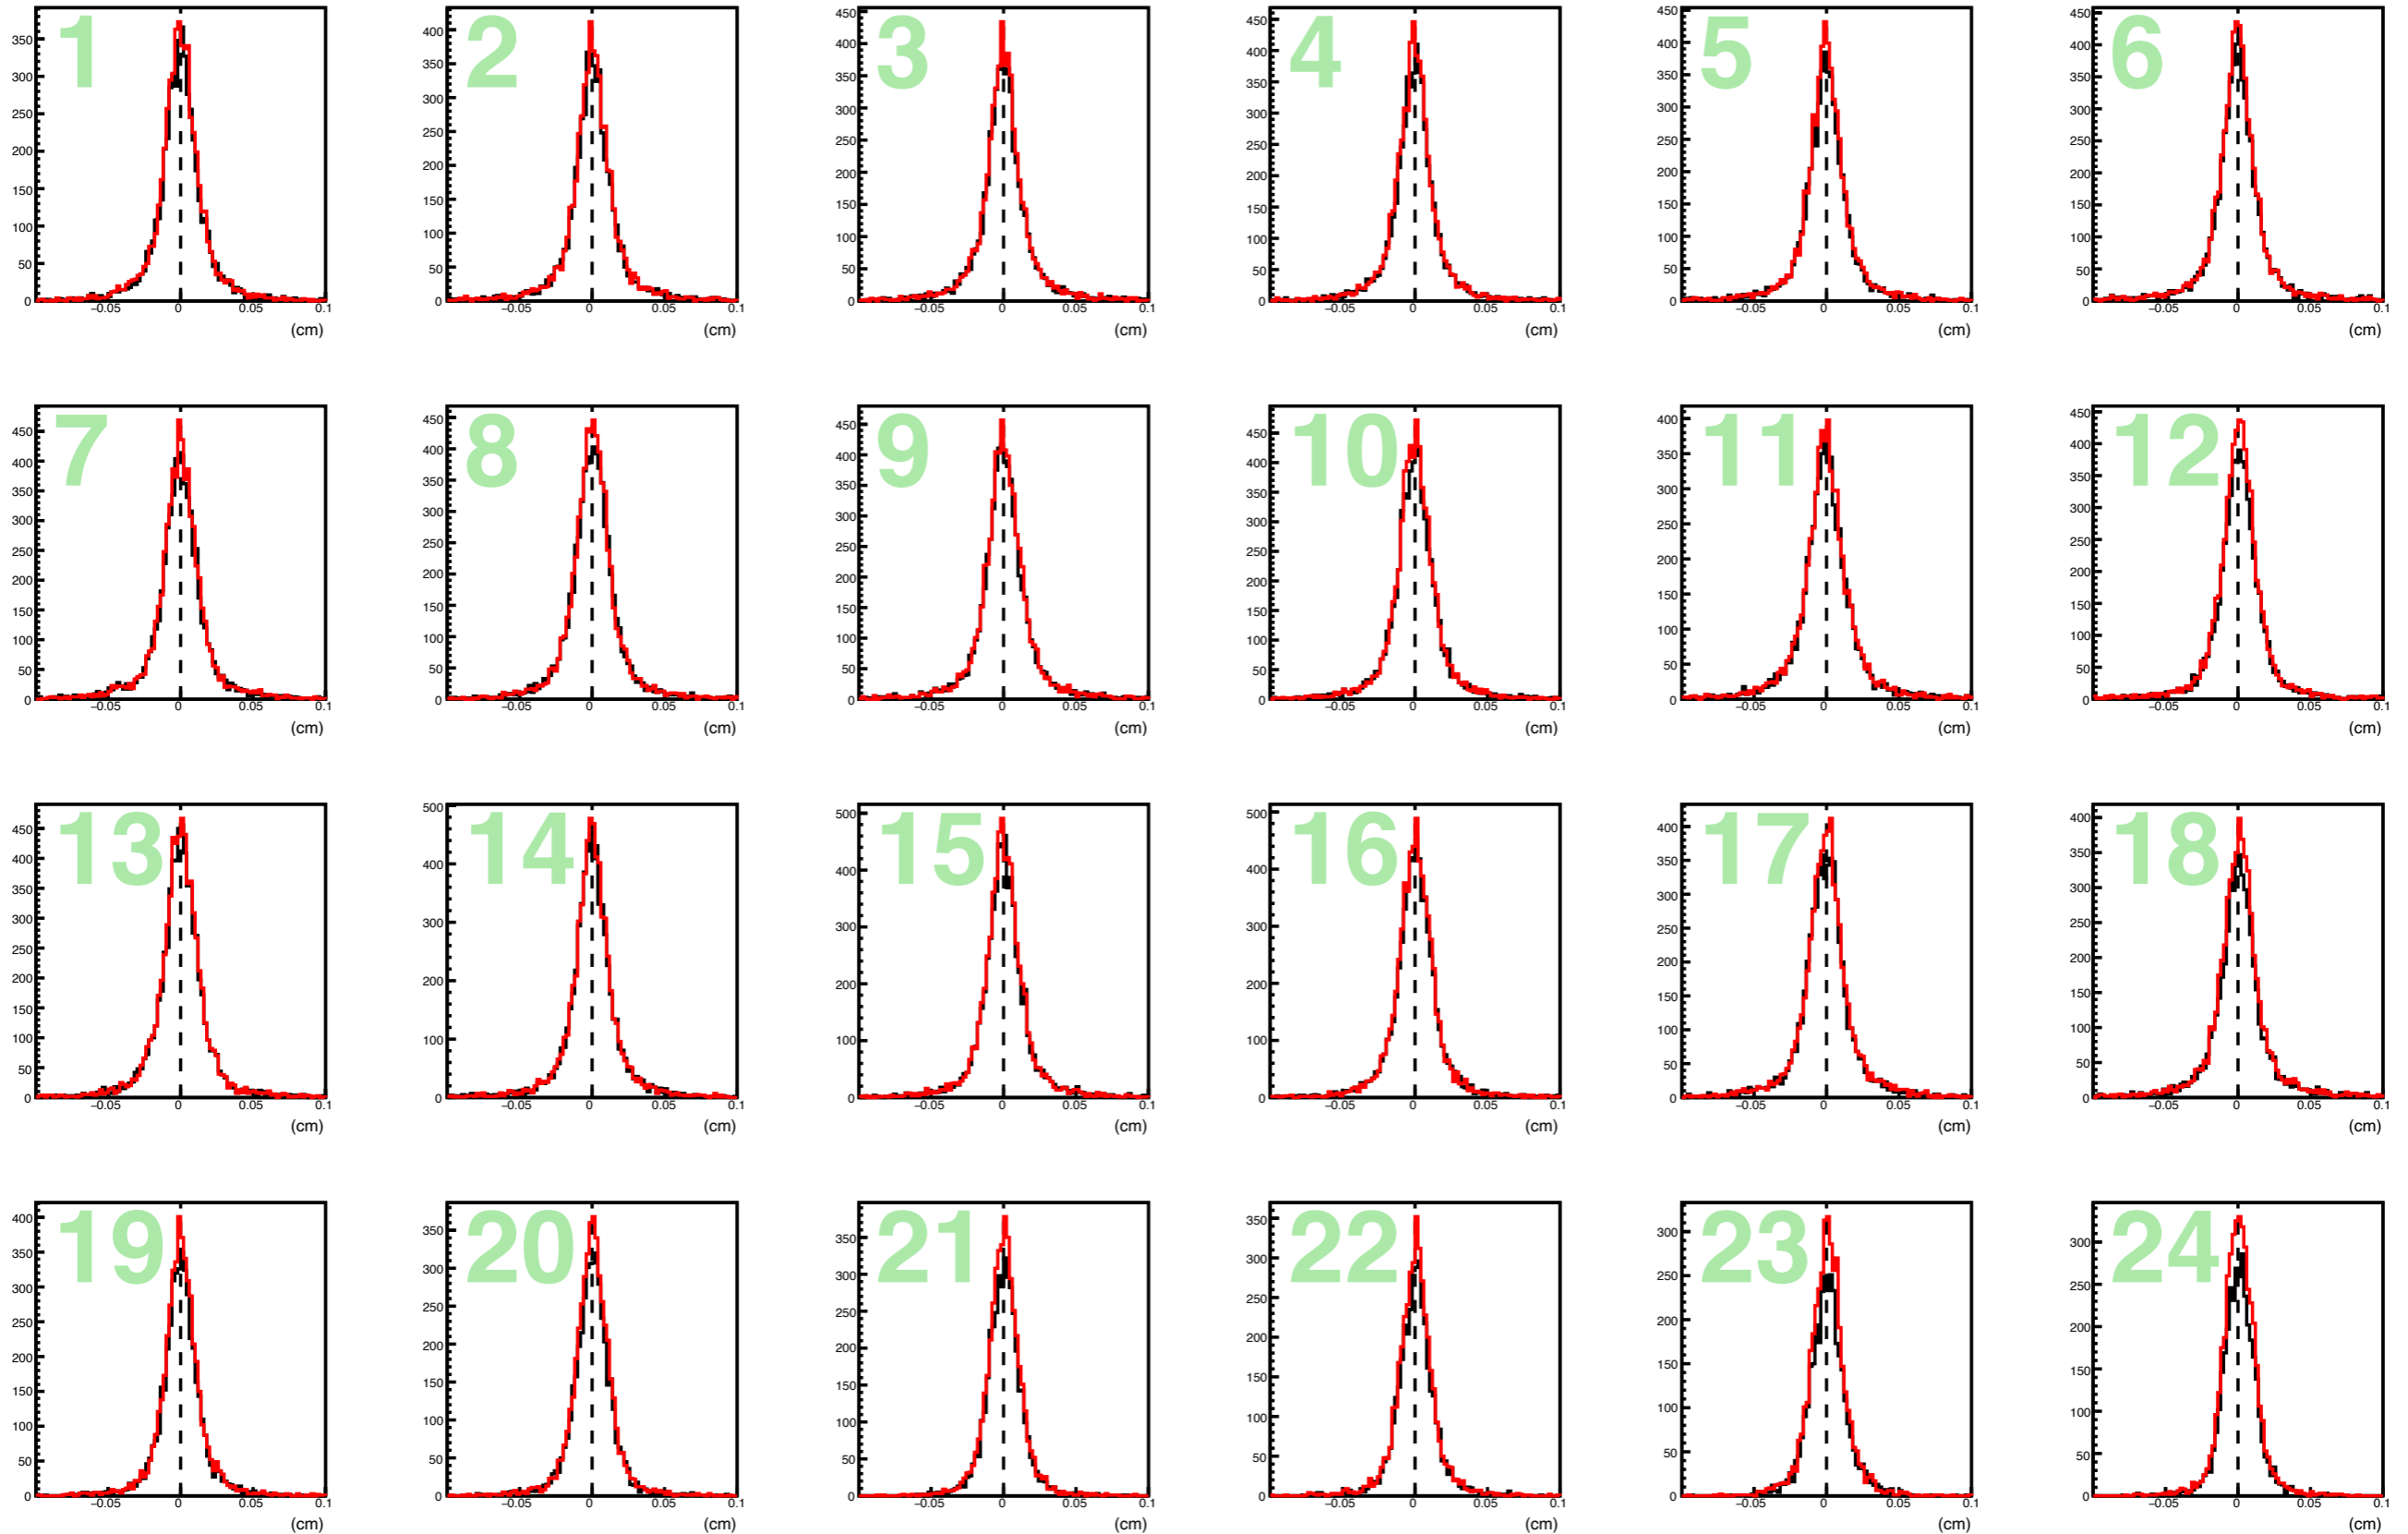

# Wire Residual (Run040856)

histogram range: [-0.1, 0.1] cm

— official CCDB  
—  $t_0$  determined by Millepede

histogram range: [-0.1, 0.1] cm

— official CCDB  
—  $t_0$  determined by Millepede

histogram range: [-0.1, 0.1] cm