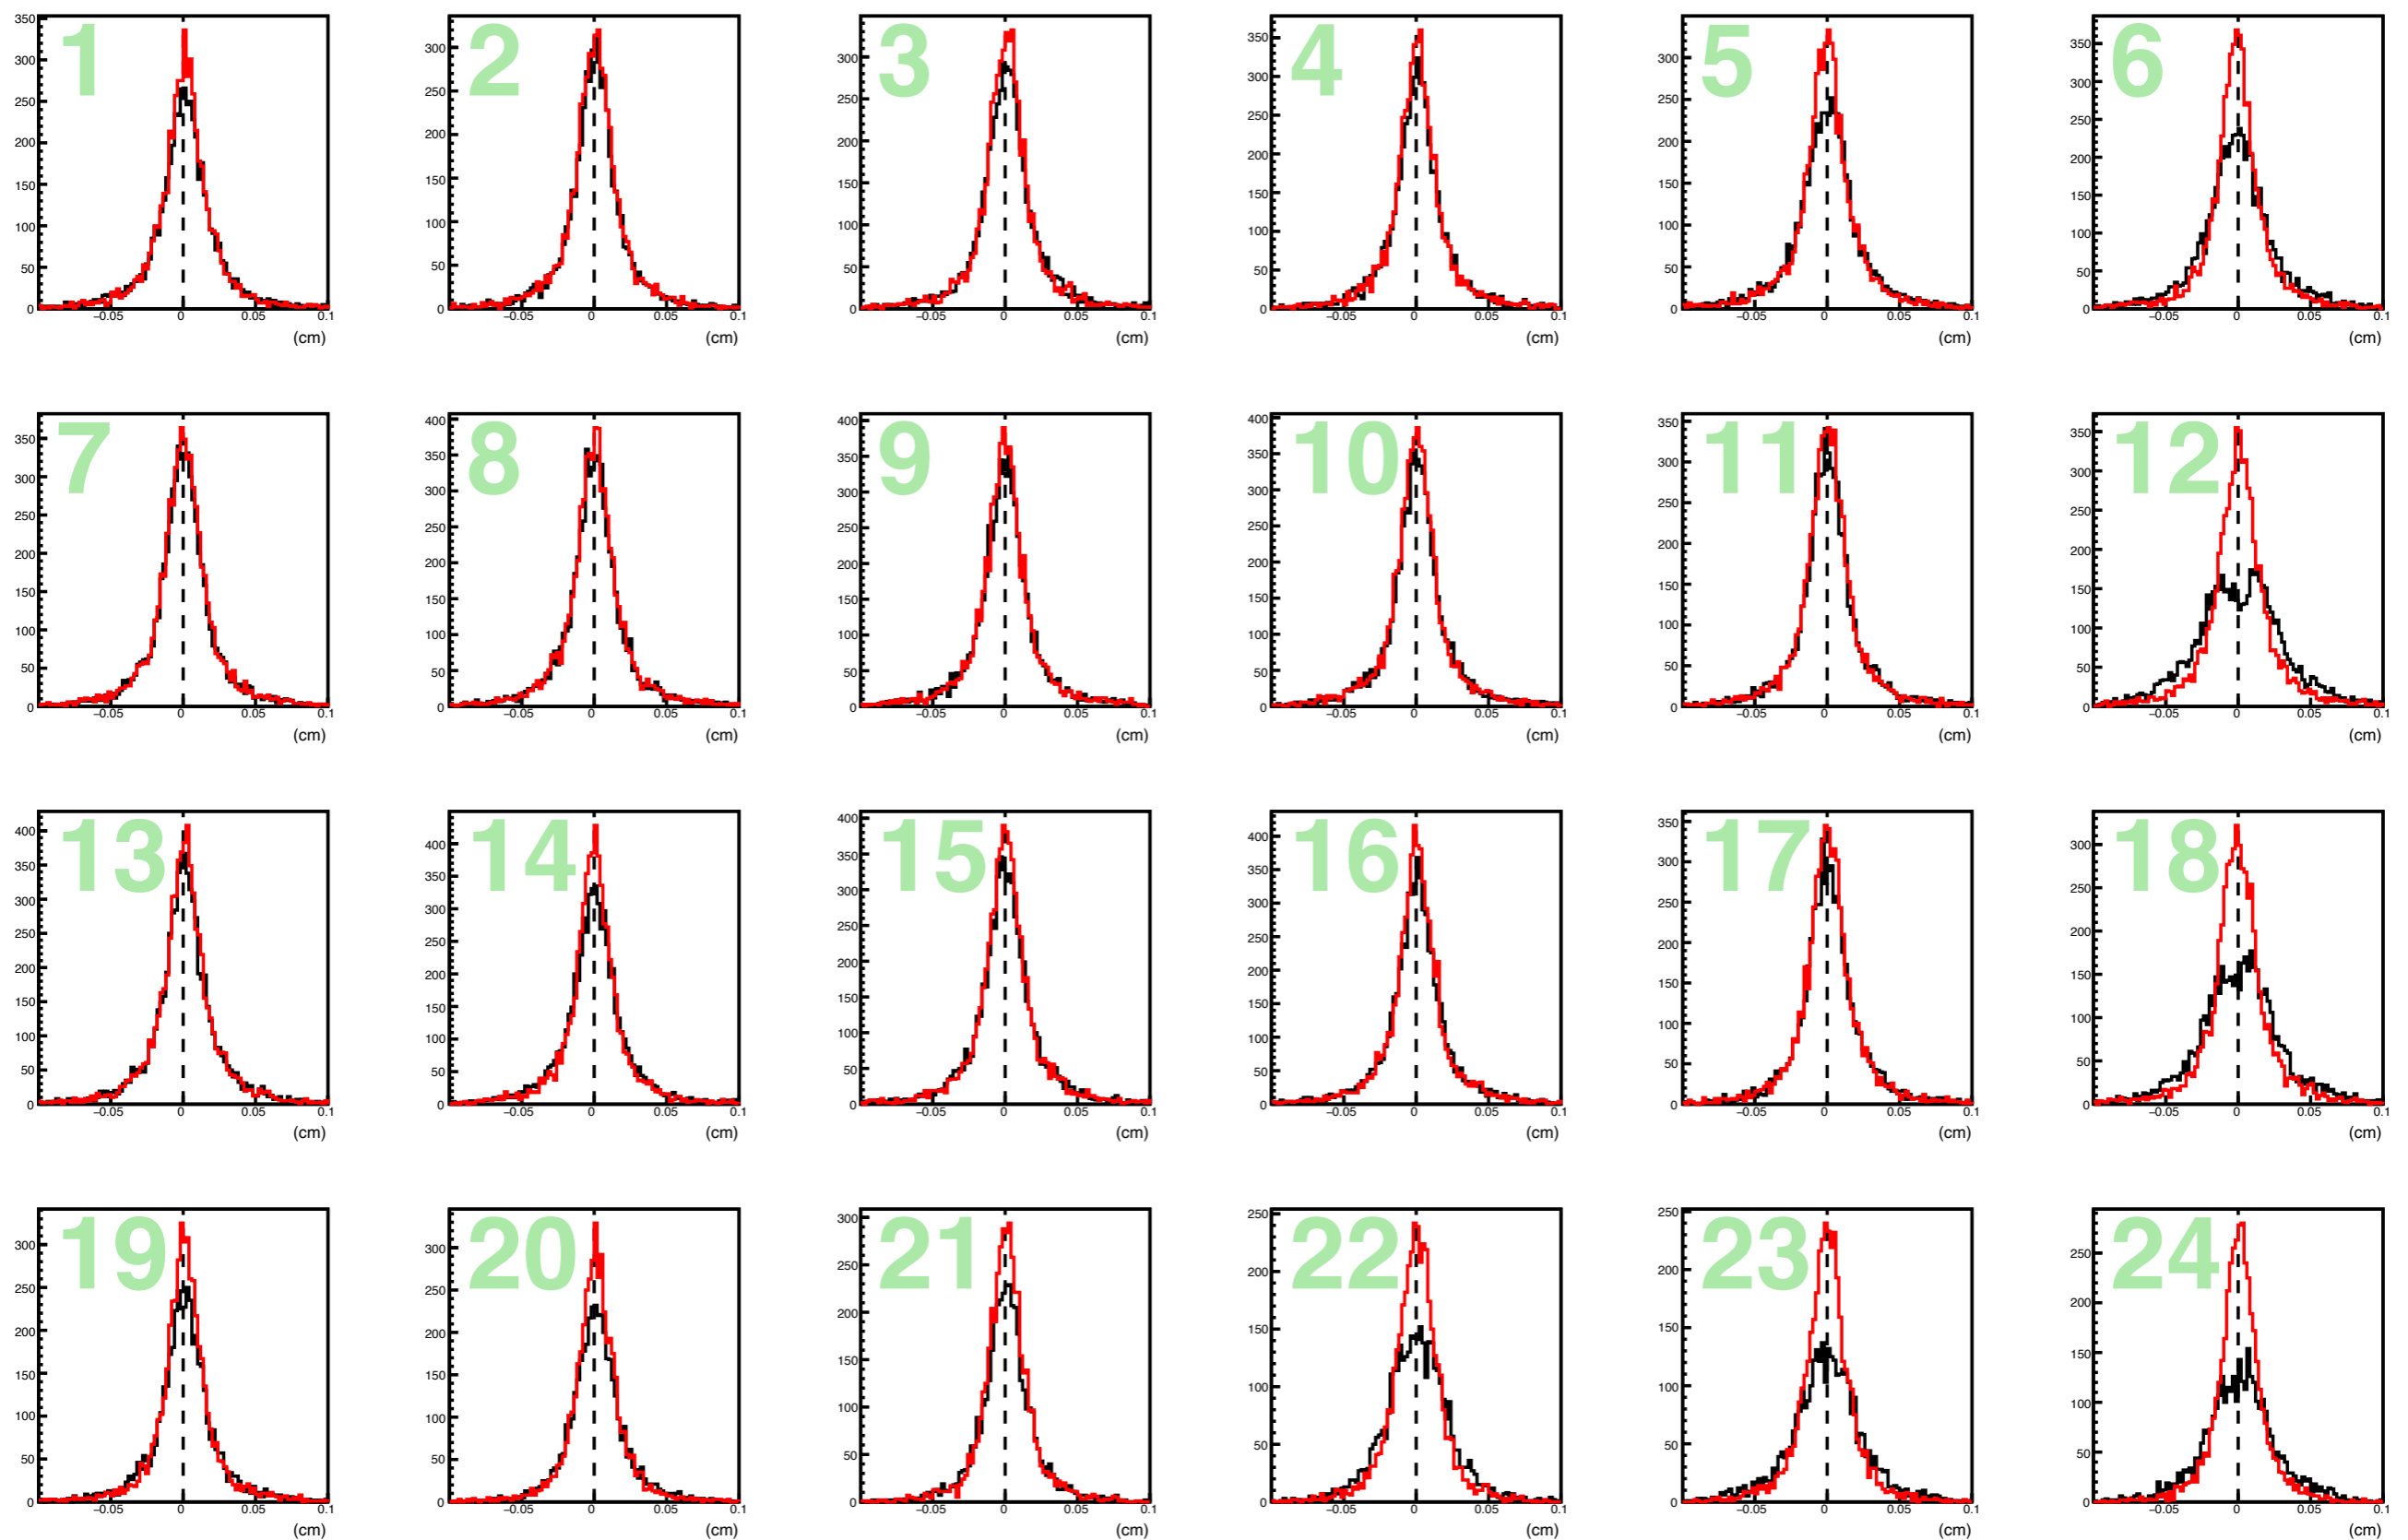

# Wire Residual (Run040856)

histogram range: [-0.1, 0.1] cm

— official CCDB  
—  $t_0$  determined by Millepede

histogram range: [-0.1, 0.1] cm

— official CCDB  
—  $t_0$  determined by Millepede

histogram range: [-0.1, 0.1] cm