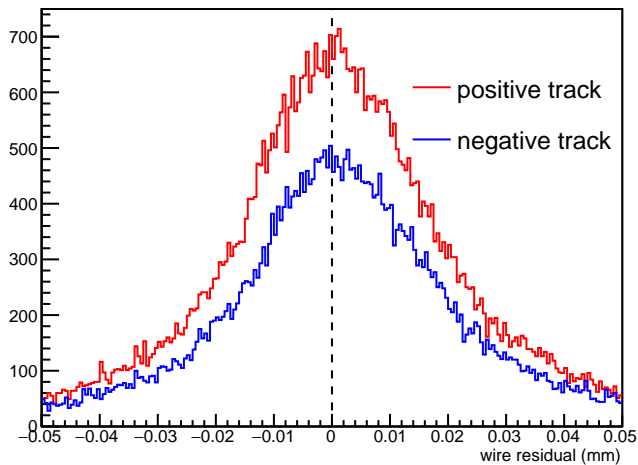

plane 1 (wire)

Run 030730

plane 24 (wire)

plane 21 (cathode)

plane 24 (cathode)