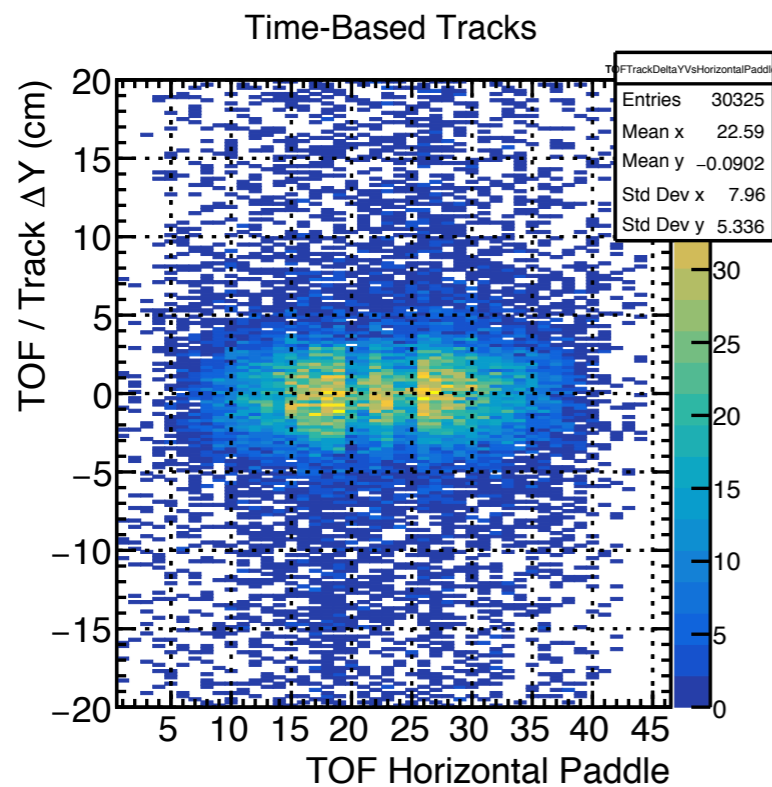

HDGeant4 bggen: TOF Occupancy

**New thin bars
not missing anymore**

46 bars!

Plane 0, Bar #

Plane 1, Bar #

- Occupancies look OK

HDGeant4 signal MC: TOF Matching (run 30730)

HDGeant4 signal MC: TOF Matching (run 30730)

HDGeant4 bggen: TOF Matching (run 70001)

HDGeant4 bggen: TOF Matching (run 70001)