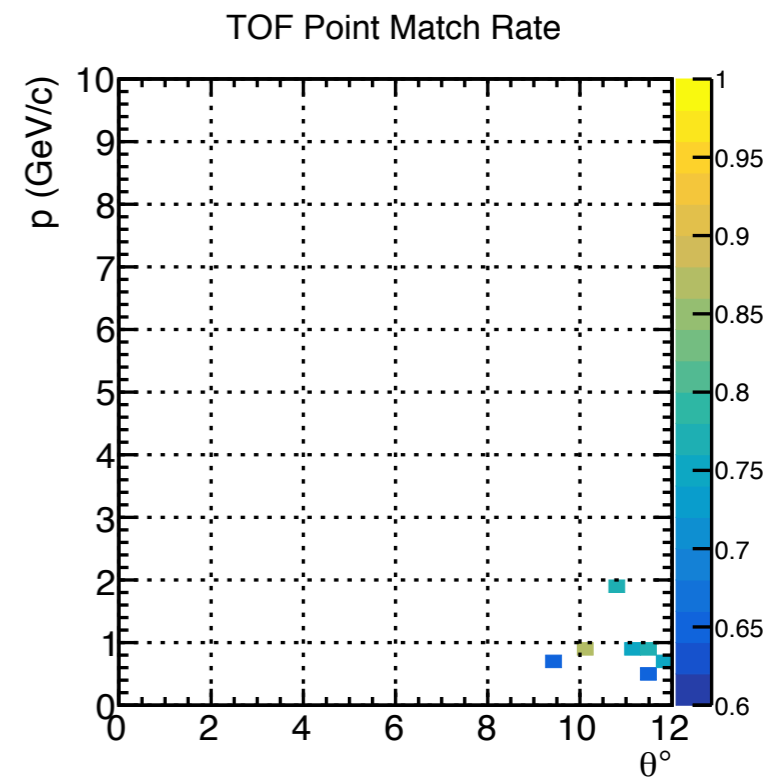

HDGeant4 bggen: TOF Occupancy

**New thin bars
not missing anymore**

46 bars!

Plane 0, Bar #

Plane 1, Bar #

- Occupancies look OK

HDGeant4 signal MC: TOF Matching (run 30730)

HDGeant4 signal MC: TOF Matching (run 30730)

HDGeant4 bggen: TOF Matching (run 70001)

HDGeant4 bggen: TOF Matching (run 70001)