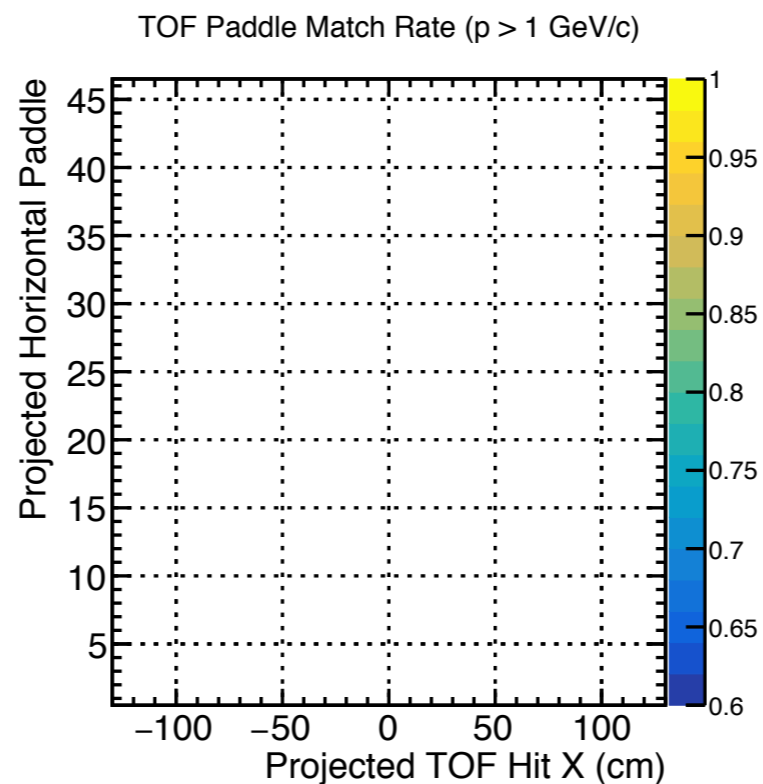

HDGeant4 bggen: TOF Occupancy

**New thin bars
not missing anymore**

46 bars!

Plane 0, Bar #

Plane 1, Bar #

- Occupancies look OK

HDGeant4 signal MC: TOF Matching (run 30730)

HDGeant4 signal MC: TOF Matching (run 30730)

HDGeant4 bggen: TOF Matching (run 70001)

HDGeant4 bggen: TOF Matching (run 70001)