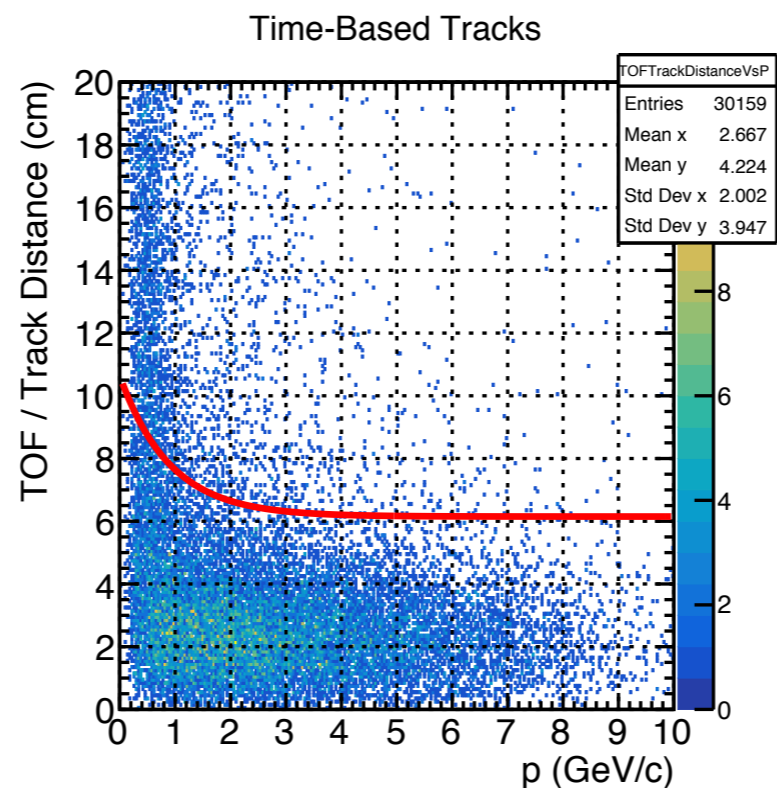

HDGeant4 bggen: TOF Occupancy

**New thin bars
not missing anymore**

46 bars!

Plane 0, Bar #

Plane 1, Bar #

- Occupancies look OK

HDGeant4 signal MC: TOF Matching (run 30730)

HDGeant4 signal MC: TOF Matching (run 30730)

HDGeant4 bggen: TOF Matching (run 70001)

HDGeant4 bggen: TOF Matching (run 70001)