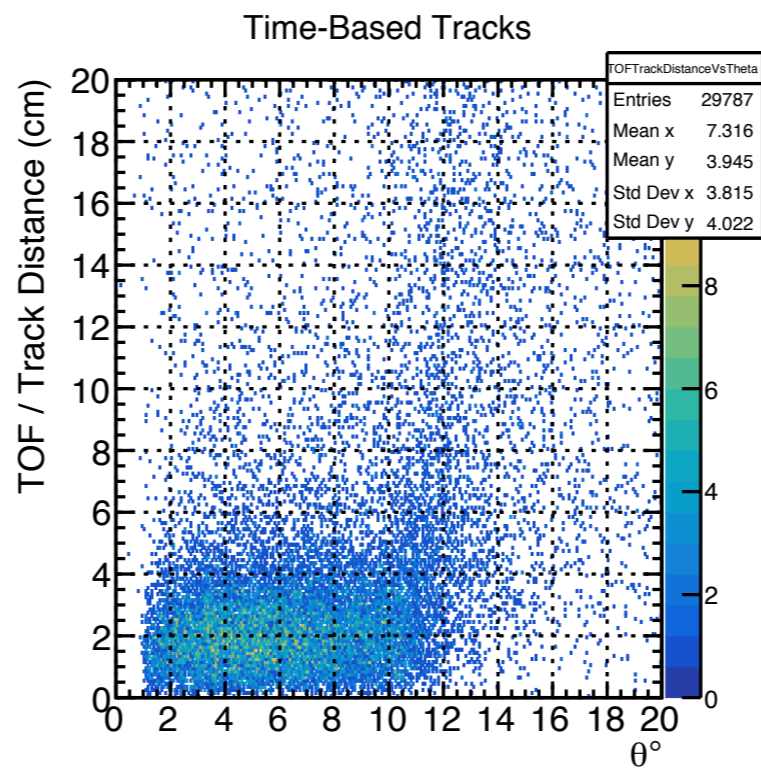

HDGeant4 bggen: TOF Occupancy

**New thin bars
not missing anymore**

46 bars!

Plane 0, Bar #

Plane 1, Bar #

- Occupancies look OK

HDGeant4 signal MC: TOF Matching (run 30730)

HDGeant4 signal MC: TOF Matching (run 30730)

HDGeant4 bggen: TOF Matching (run 70001)

HDGeant4 bggen: TOF Matching (run 70001)