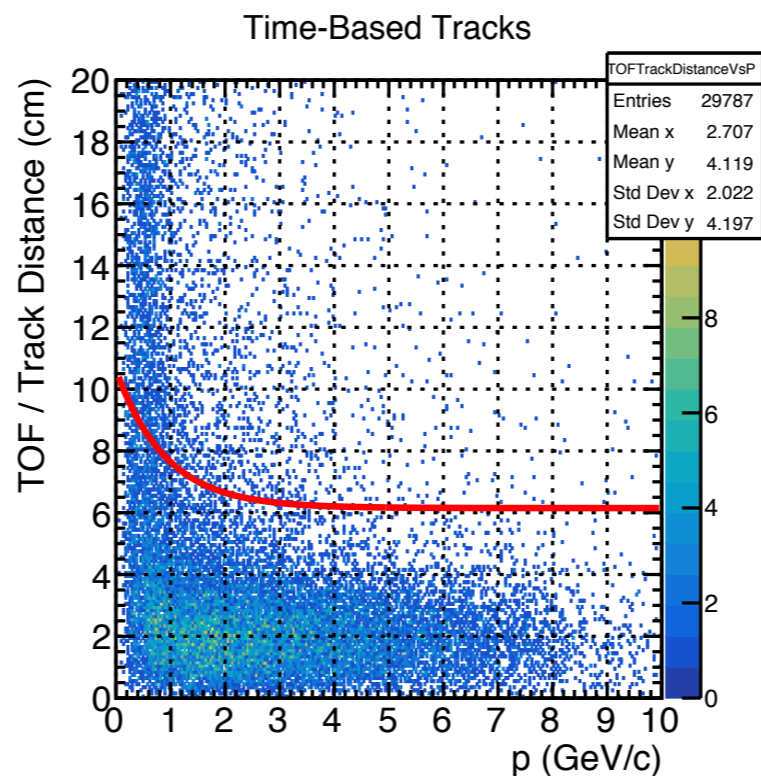

HDGeant4 bggen: TOF Occupancy

**New thin bars
not missing anymore**

46 bars!

Plane 0, Bar #

Plane 1, Bar #

- Occupancies look OK

HDGeant4 signal MC: TOF Matching (run 30730)

HDGeant4 signal MC: TOF Matching (run 30730)

HDGeant4 bggen: TOF Matching (run 70001)

HDGeant4 bggen: TOF Matching (run 70001)