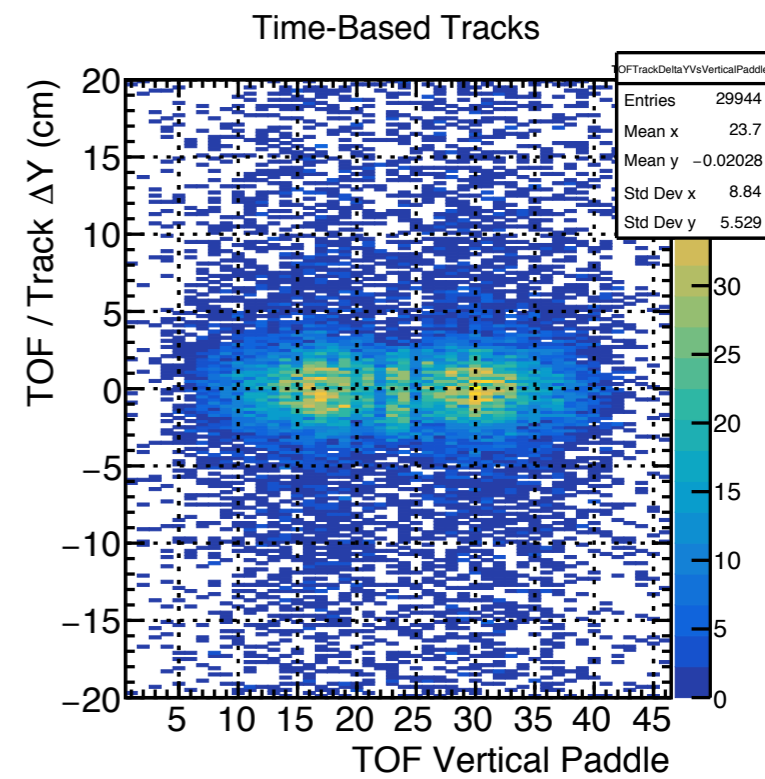

HDGeant4 bggen: TOF Occupancy

**New thin bars
not missing anymore**

46 bars!

Plane 0, Bar #

Plane 1, Bar #

- Occupancies look OK

HDGeant4 signal MC: TOF Matching (run 30730)

HDGeant4 signal MC: TOF Matching (run 30730)

HDGeant4 bggen: TOF Matching (run 70001)

HDGeant4 bggen: TOF Matching (run 70001)