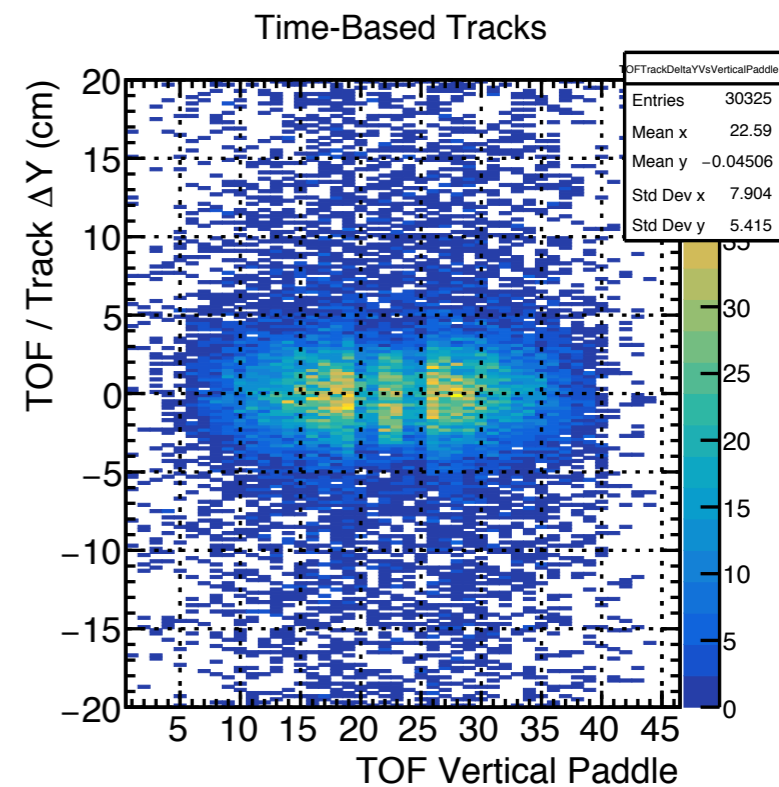

HDGeant4 bggen: TOF Occupancy

**New thin bars
not missing anymore**

46 bars!

Plane 0, Bar #

Plane 1, Bar #

- Occupancies look OK

HDGeant4 signal MC: TOF Matching (run 30730)

HDGeant4 signal MC: TOF Matching (run 30730)

HDGeant4 bggen: TOF Matching (run 70001)

HDGeant4 bggen: TOF Matching (run 70001)