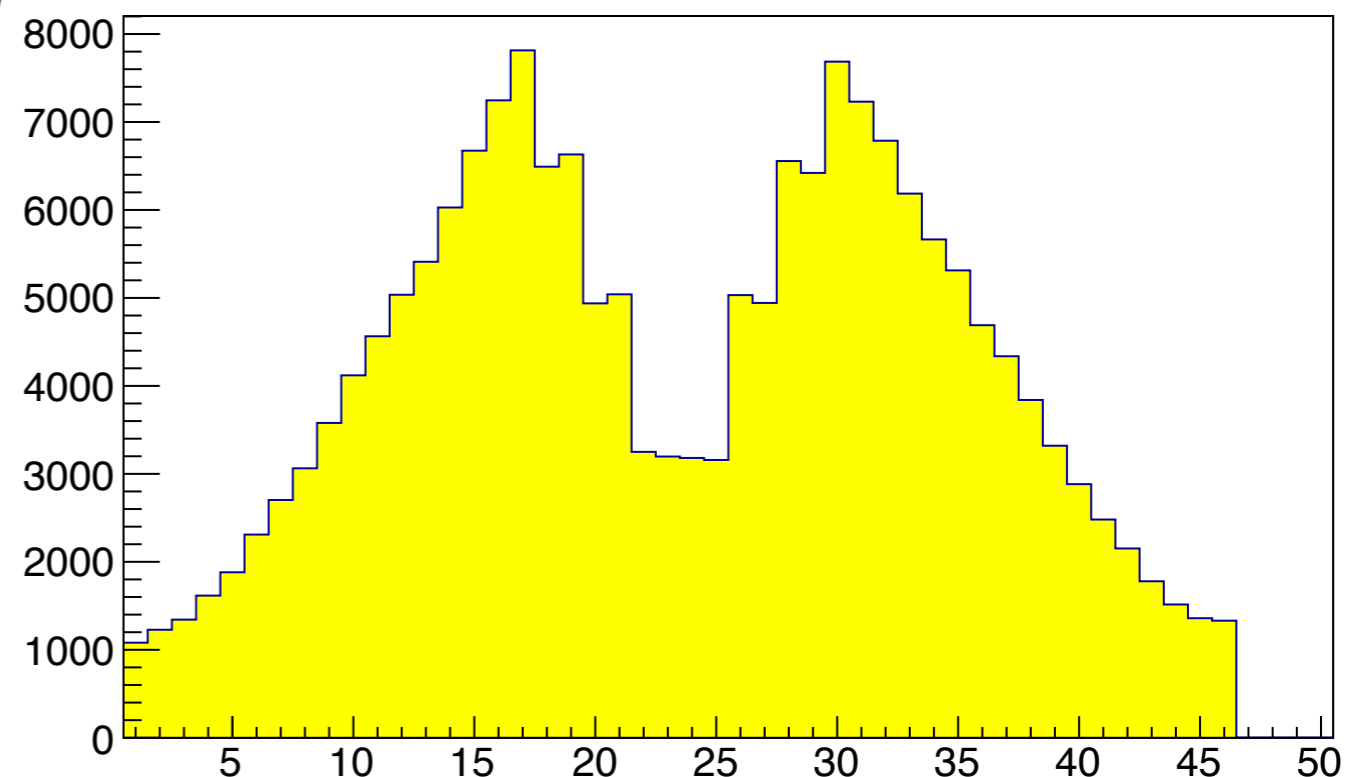

HDGeant4 bggen: TOF Occupancy

**New thin bars
not missing anymore**

46 bars!

Plane 0, Bar #

Plane 1, Bar #

- Occupancies look OK

HDGeant4 signal MC: TOF Matching (run 30730)

HDGeant4 signal MC: TOF Matching (run 30730)

HDGeant4 bggen: TOF Matching (run 70001)

HDGeant4 bggen: TOF Matching (run 70001)