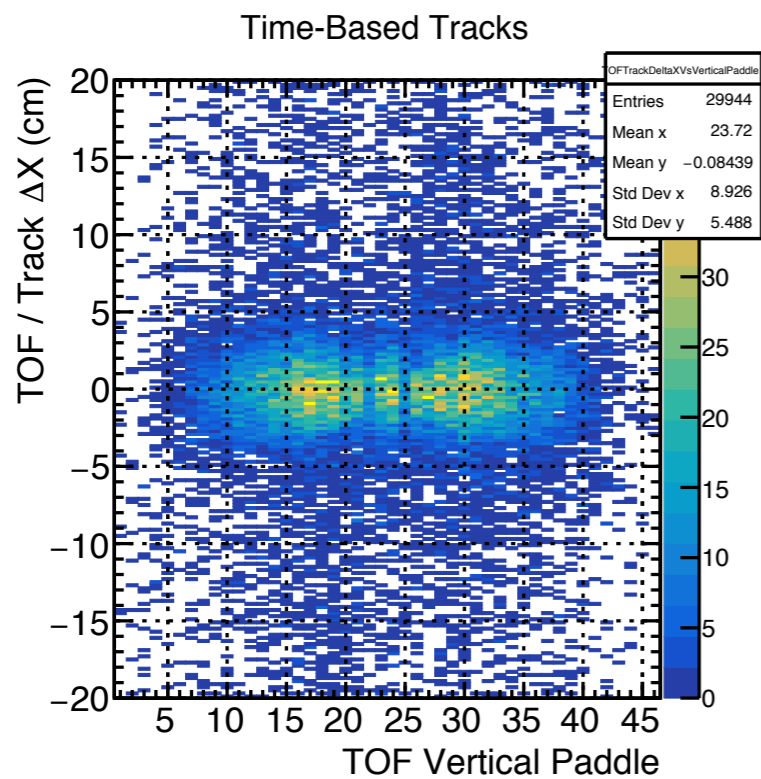

HDGeant4 bggen: TOF Occupancy

**New thin bars
not missing anymore**

46 bars!

Plane 0, Bar #

Plane 1, Bar #

- Occupancies look OK

HDGeant4 signal MC: TOF Matching (run 30730)

HDGeant4 signal MC: TOF Matching (run 30730)

HDGeant4 bggen: TOF Matching (run 70001)

HDGeant4 bggen: TOF Matching (run 70001)