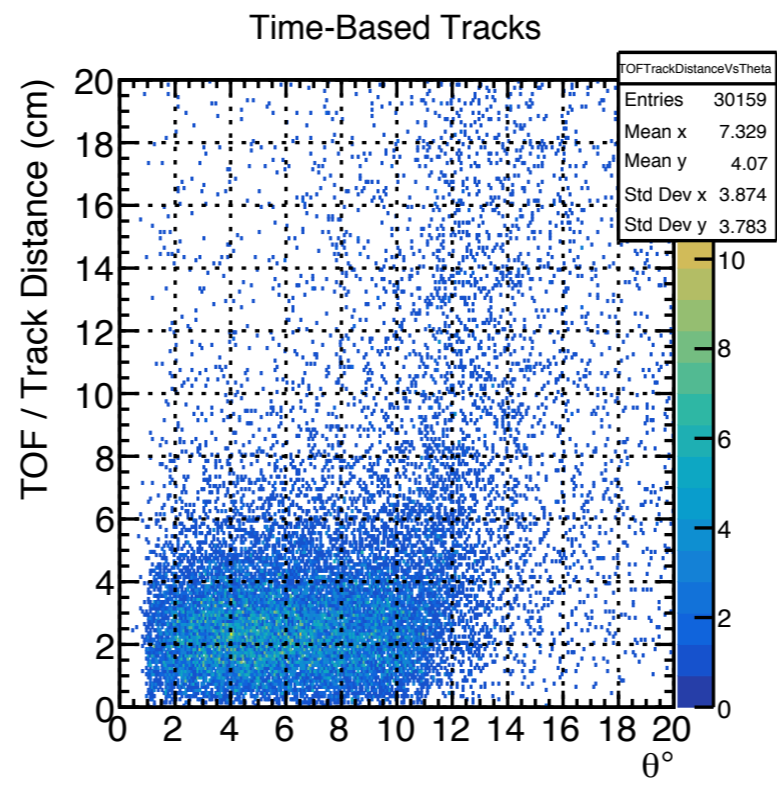

HDGeant4 bggen: TOF Occupancy

**New thin bars
not missing anymore**

46 bars!

Plane 0, Bar #

Plane 1, Bar #

- Occupancies look OK

HDGeant4 signal MC: TOF Matching (run 30730)

HDGeant4 signal MC: TOF Matching (run 30730)

HDGeant4 bggen: TOF Matching (run 70001)

HDGeant4 bggen: TOF Matching (run 70001)