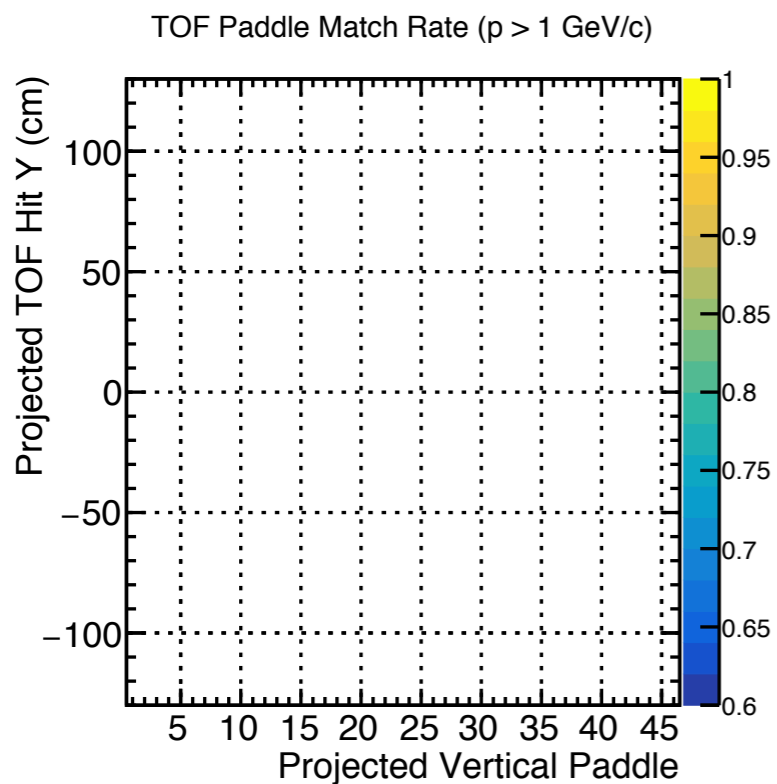

HDGeant4 bggen: TOF Occupancy

**New thin bars
not missing anymore**

46 bars!

Plane 0, Bar #

Plane 1, Bar #

- Occupancies look OK

HDGeant4 signal MC: TOF Matching (run 30730)

HDGeant4 signal MC: TOF Matching (run 30730)

HDGeant4 bggen: TOF Matching (run 70001)

HDGeant4 bggen: TOF Matching (run 70001)