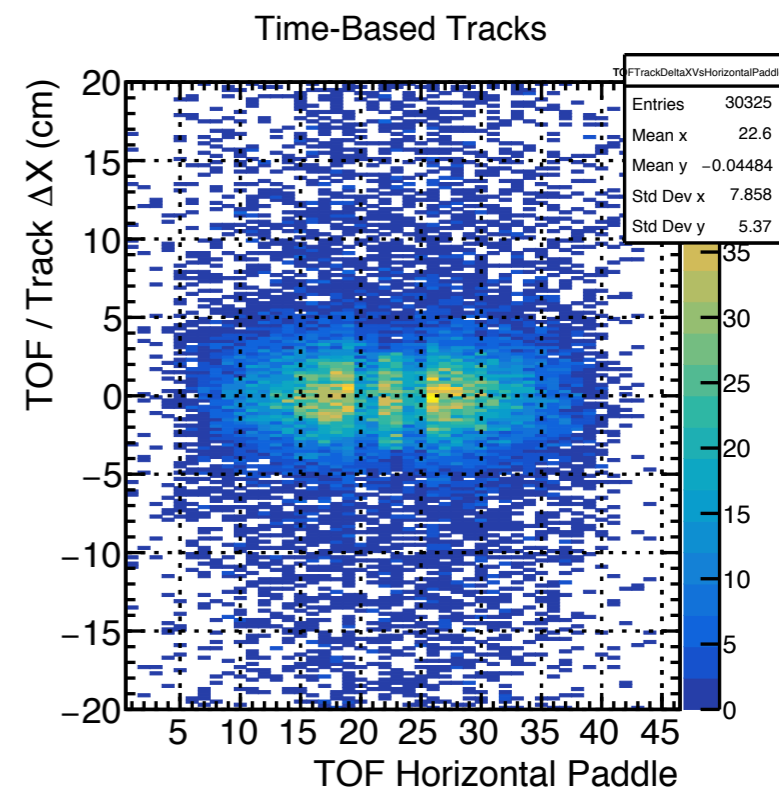

HDGeant4 bggen: TOF Occupancy

**New thin bars
not missing anymore**

46 bars!

Plane 0, Bar #

Plane 1, Bar #

- Occupancies look OK

HDGeant4 signal MC: TOF Matching (run 30730)

HDGeant4 signal MC: TOF Matching (run 30730)

HDGeant4 bggen: TOF Matching (run 70001)

HDGeant4 bggen: TOF Matching (run 70001)