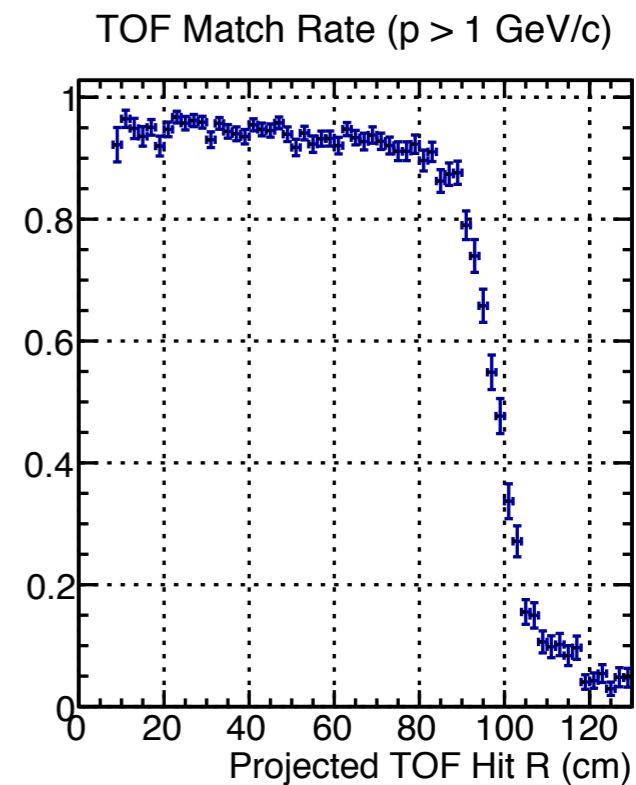

HDGeant4 bggen: TOF Occupancy

**New thin bars
not missing anymore**

46 bars!

Plane 0, Bar #

Plane 1, Bar #

- Occupancies look OK

HDGeant4 signal MC: TOF Matching (run 30730)

HDGeant4 signal MC: TOF Matching (run 30730)

HDGeant4 bggen: TOF Matching (run 70001)

HDGeant4 bggen: TOF Matching (run 70001)