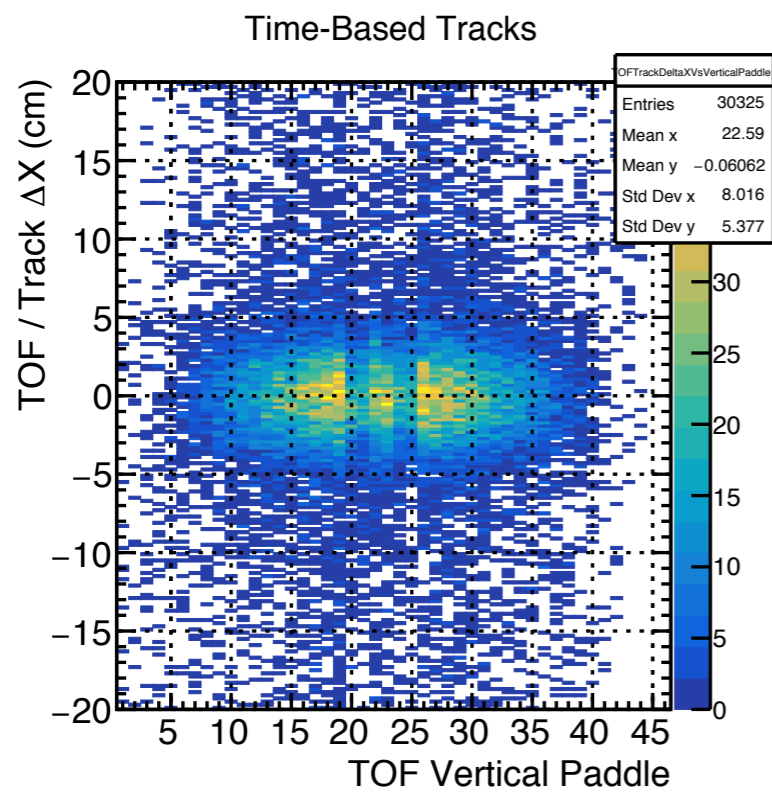

HDGeant4 bggen: TOF Occupancy

**New thin bars
not missing anymore**

46 bars!

Plane 0, Bar #

Plane 1, Bar #

- Occupancies look OK

HDGeant4 signal MC: TOF Matching (run 30730)

HDGeant4 signal MC: TOF Matching (run 30730)

HDGeant4 bggen: TOF Matching (run 70001)

HDGeant4 bggen: TOF Matching (run 70001)