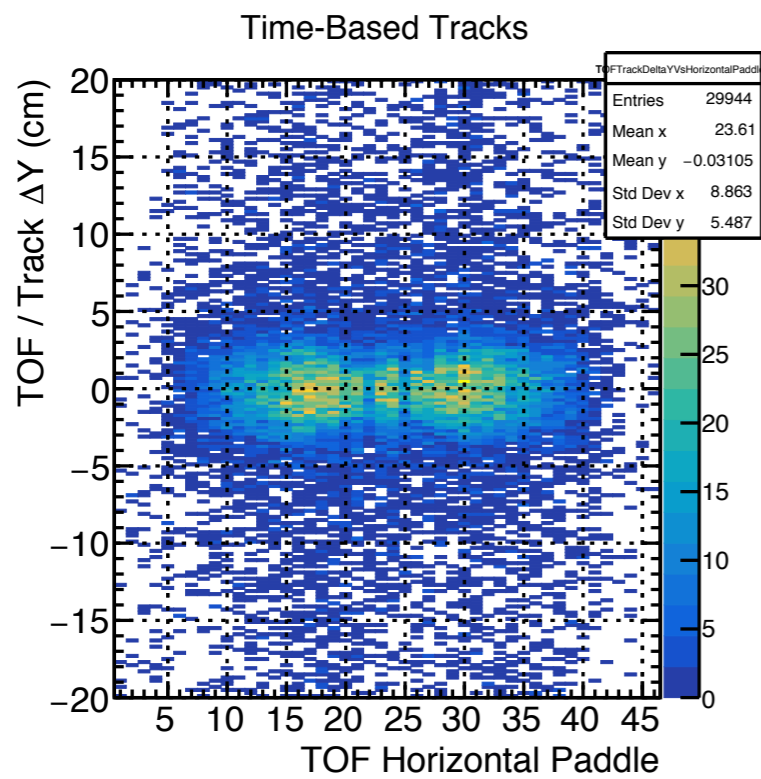

HDGeant4 bggen: TOF Occupancy

**New thin bars
not missing anymore**

46 bars!

Plane 0, Bar #

Plane 1, Bar #

- Occupancies look OK

HDGeant4 signal MC: TOF Matching (run 30730)

HDGeant4 signal MC: TOF Matching (run 30730)

HDGeant4 bggen: TOF Matching (run 70001)

HDGeant4 bggen: TOF Matching (run 70001)