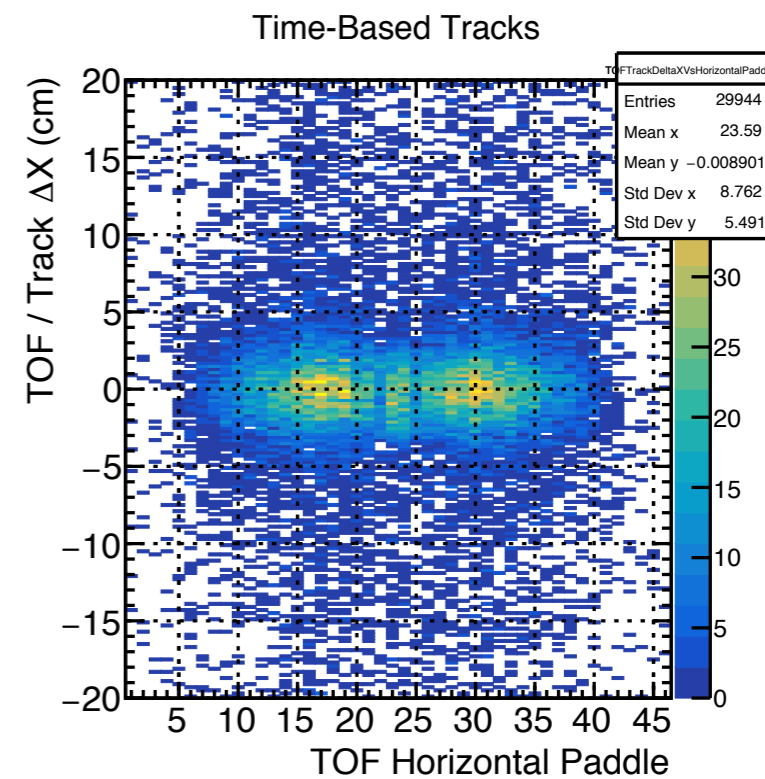

HDGeant4 bggen: TOF Occupancy

**New thin bars
not missing anymore**

46 bars!

Plane 0, Bar #

Plane 1, Bar #

- Occupancies look OK

HDGeant4 signal MC: TOF Matching (run 30730)

HDGeant4 signal MC: TOF Matching (run 30730)

HDGeant4 bggen: TOF Matching (run 70001)

HDGeant4 bggen: TOF Matching (run 70001)