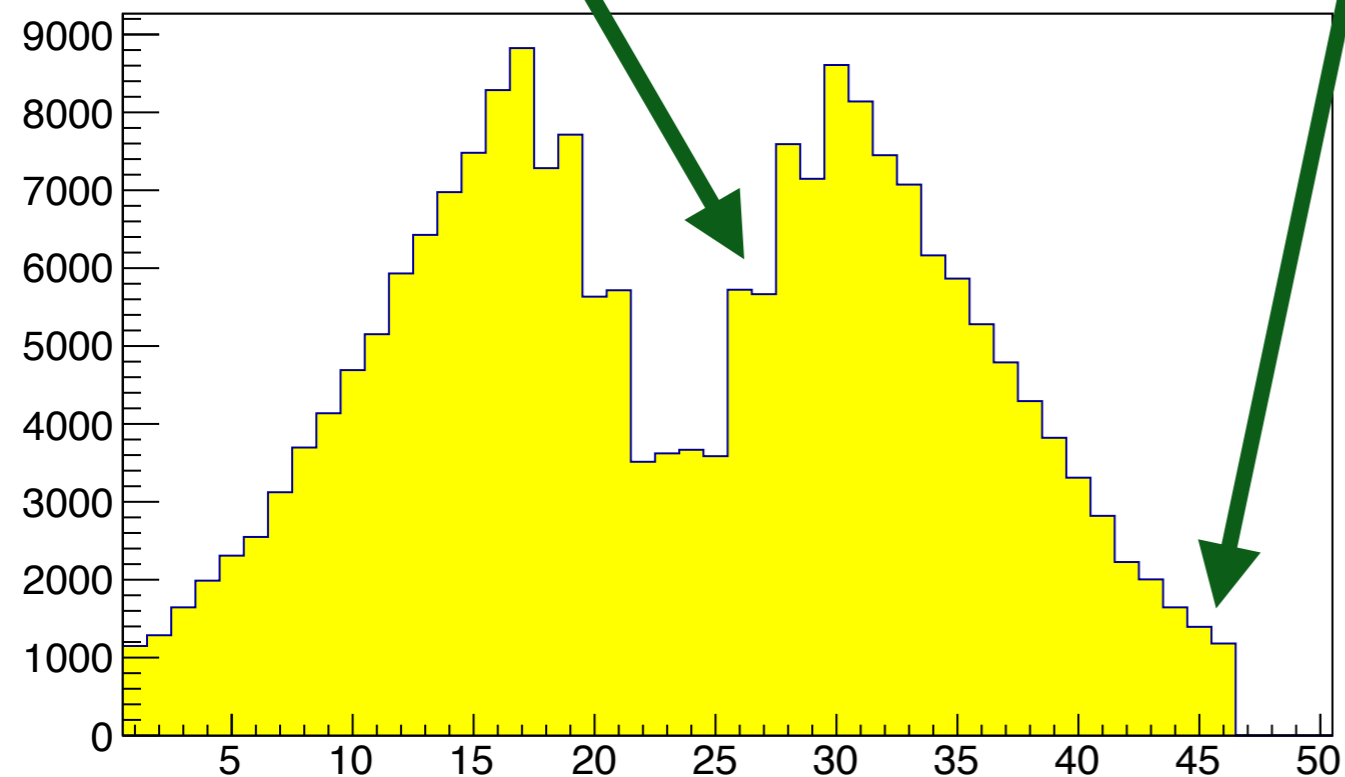

HDGeant4 bggen: TOF Occupancy

**New thin bars
not missing anymore**

46 bars!

Plane 0, Bar #

Plane 1, Bar #

- Occupancies look OK

HDGeant4 signal MC: TOF Matching (run 30730)

HDGeant4 signal MC: TOF Matching (run 30730)

HDGeant4 bggen: TOF Matching (run 70001)

HDGeant4 bggen: TOF Matching (run 70001)