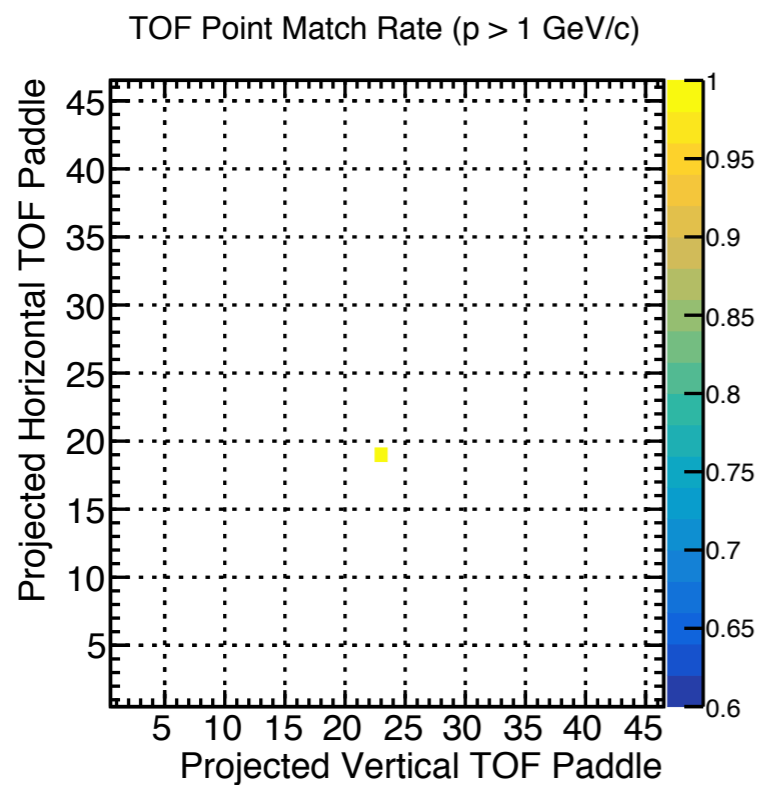

HDGeant4 bggen: TOF Occupancy

**New thin bars
not missing anymore**

46 bars!

Plane 0, Bar #

Plane 1, Bar #

- Occupancies look OK

HDGeant4 signal MC: TOF Matching (run 30730)

HDGeant4 signal MC: TOF Matching (run 30730)

HDGeant4 bggen: TOF Matching (run 70001)

HDGeant4 bggen: TOF Matching (run 70001)