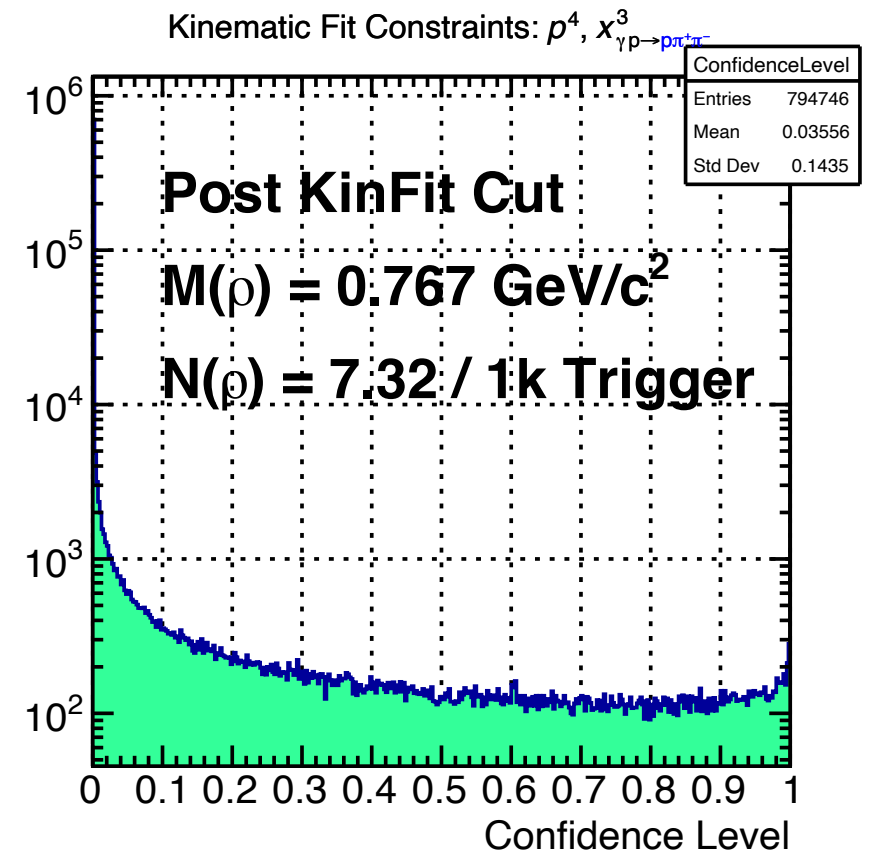

Number of ρ mesons

1

FDC to update

Run040856

FDC to update

Run041510