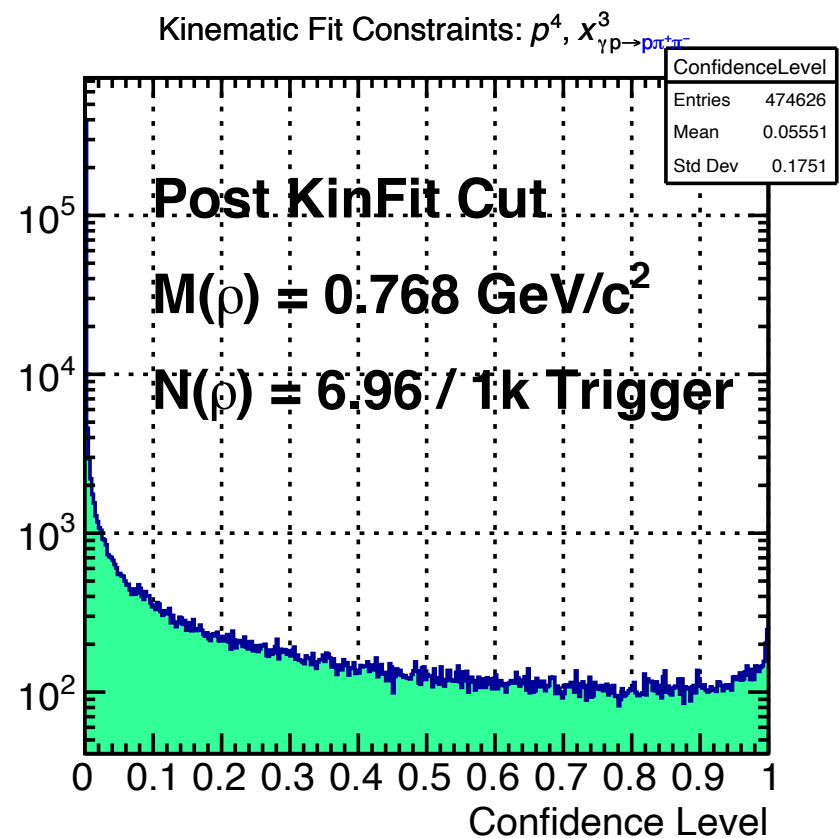

Number of ρ mesons

1

FDC to update

Run040856

FDC to update

Run041510