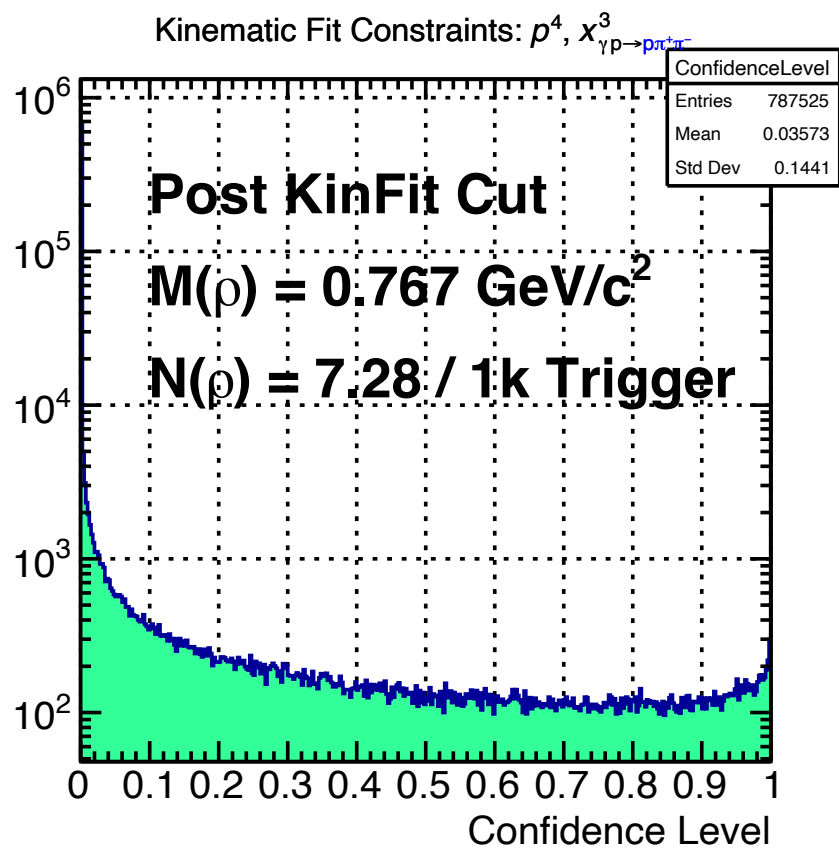

Number of ρ mesons

1

FDC to update

Run040856

FDC to update

Run041510