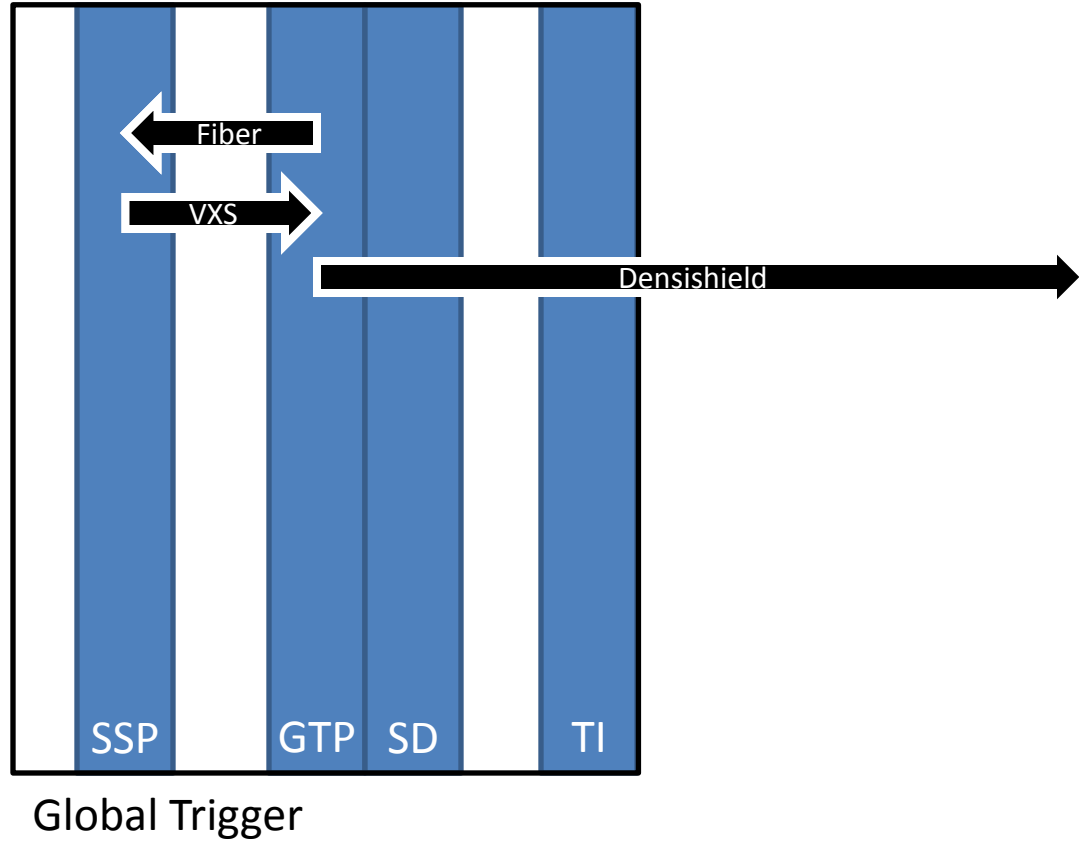

Global Crate Test

- GTP Emulates CTP Output
- SSP simple summing
- Measure latency between “CTP” data and GTP Trigger Out

Global

Detailed View

Setup and Measurements