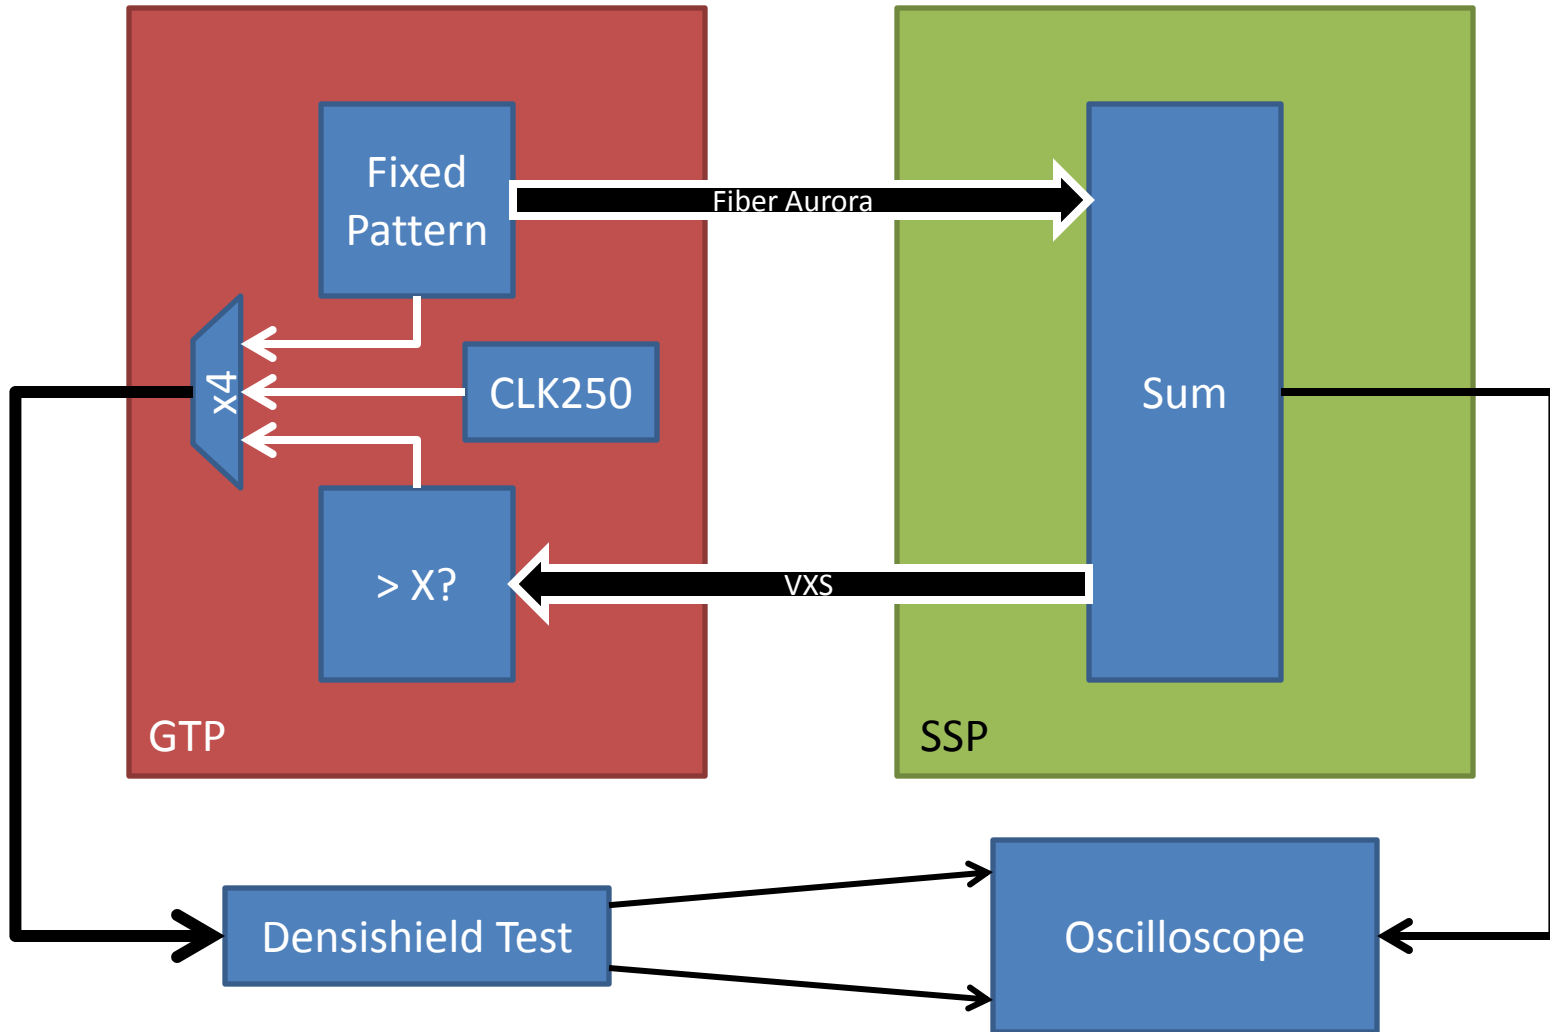

Global Crate Test

- GTP Emulates CTP Output
- SSP simple summing
- Measure latency between “CTP” data and GTP Trigger Out

Global

Detailed View

Setup and Measurements