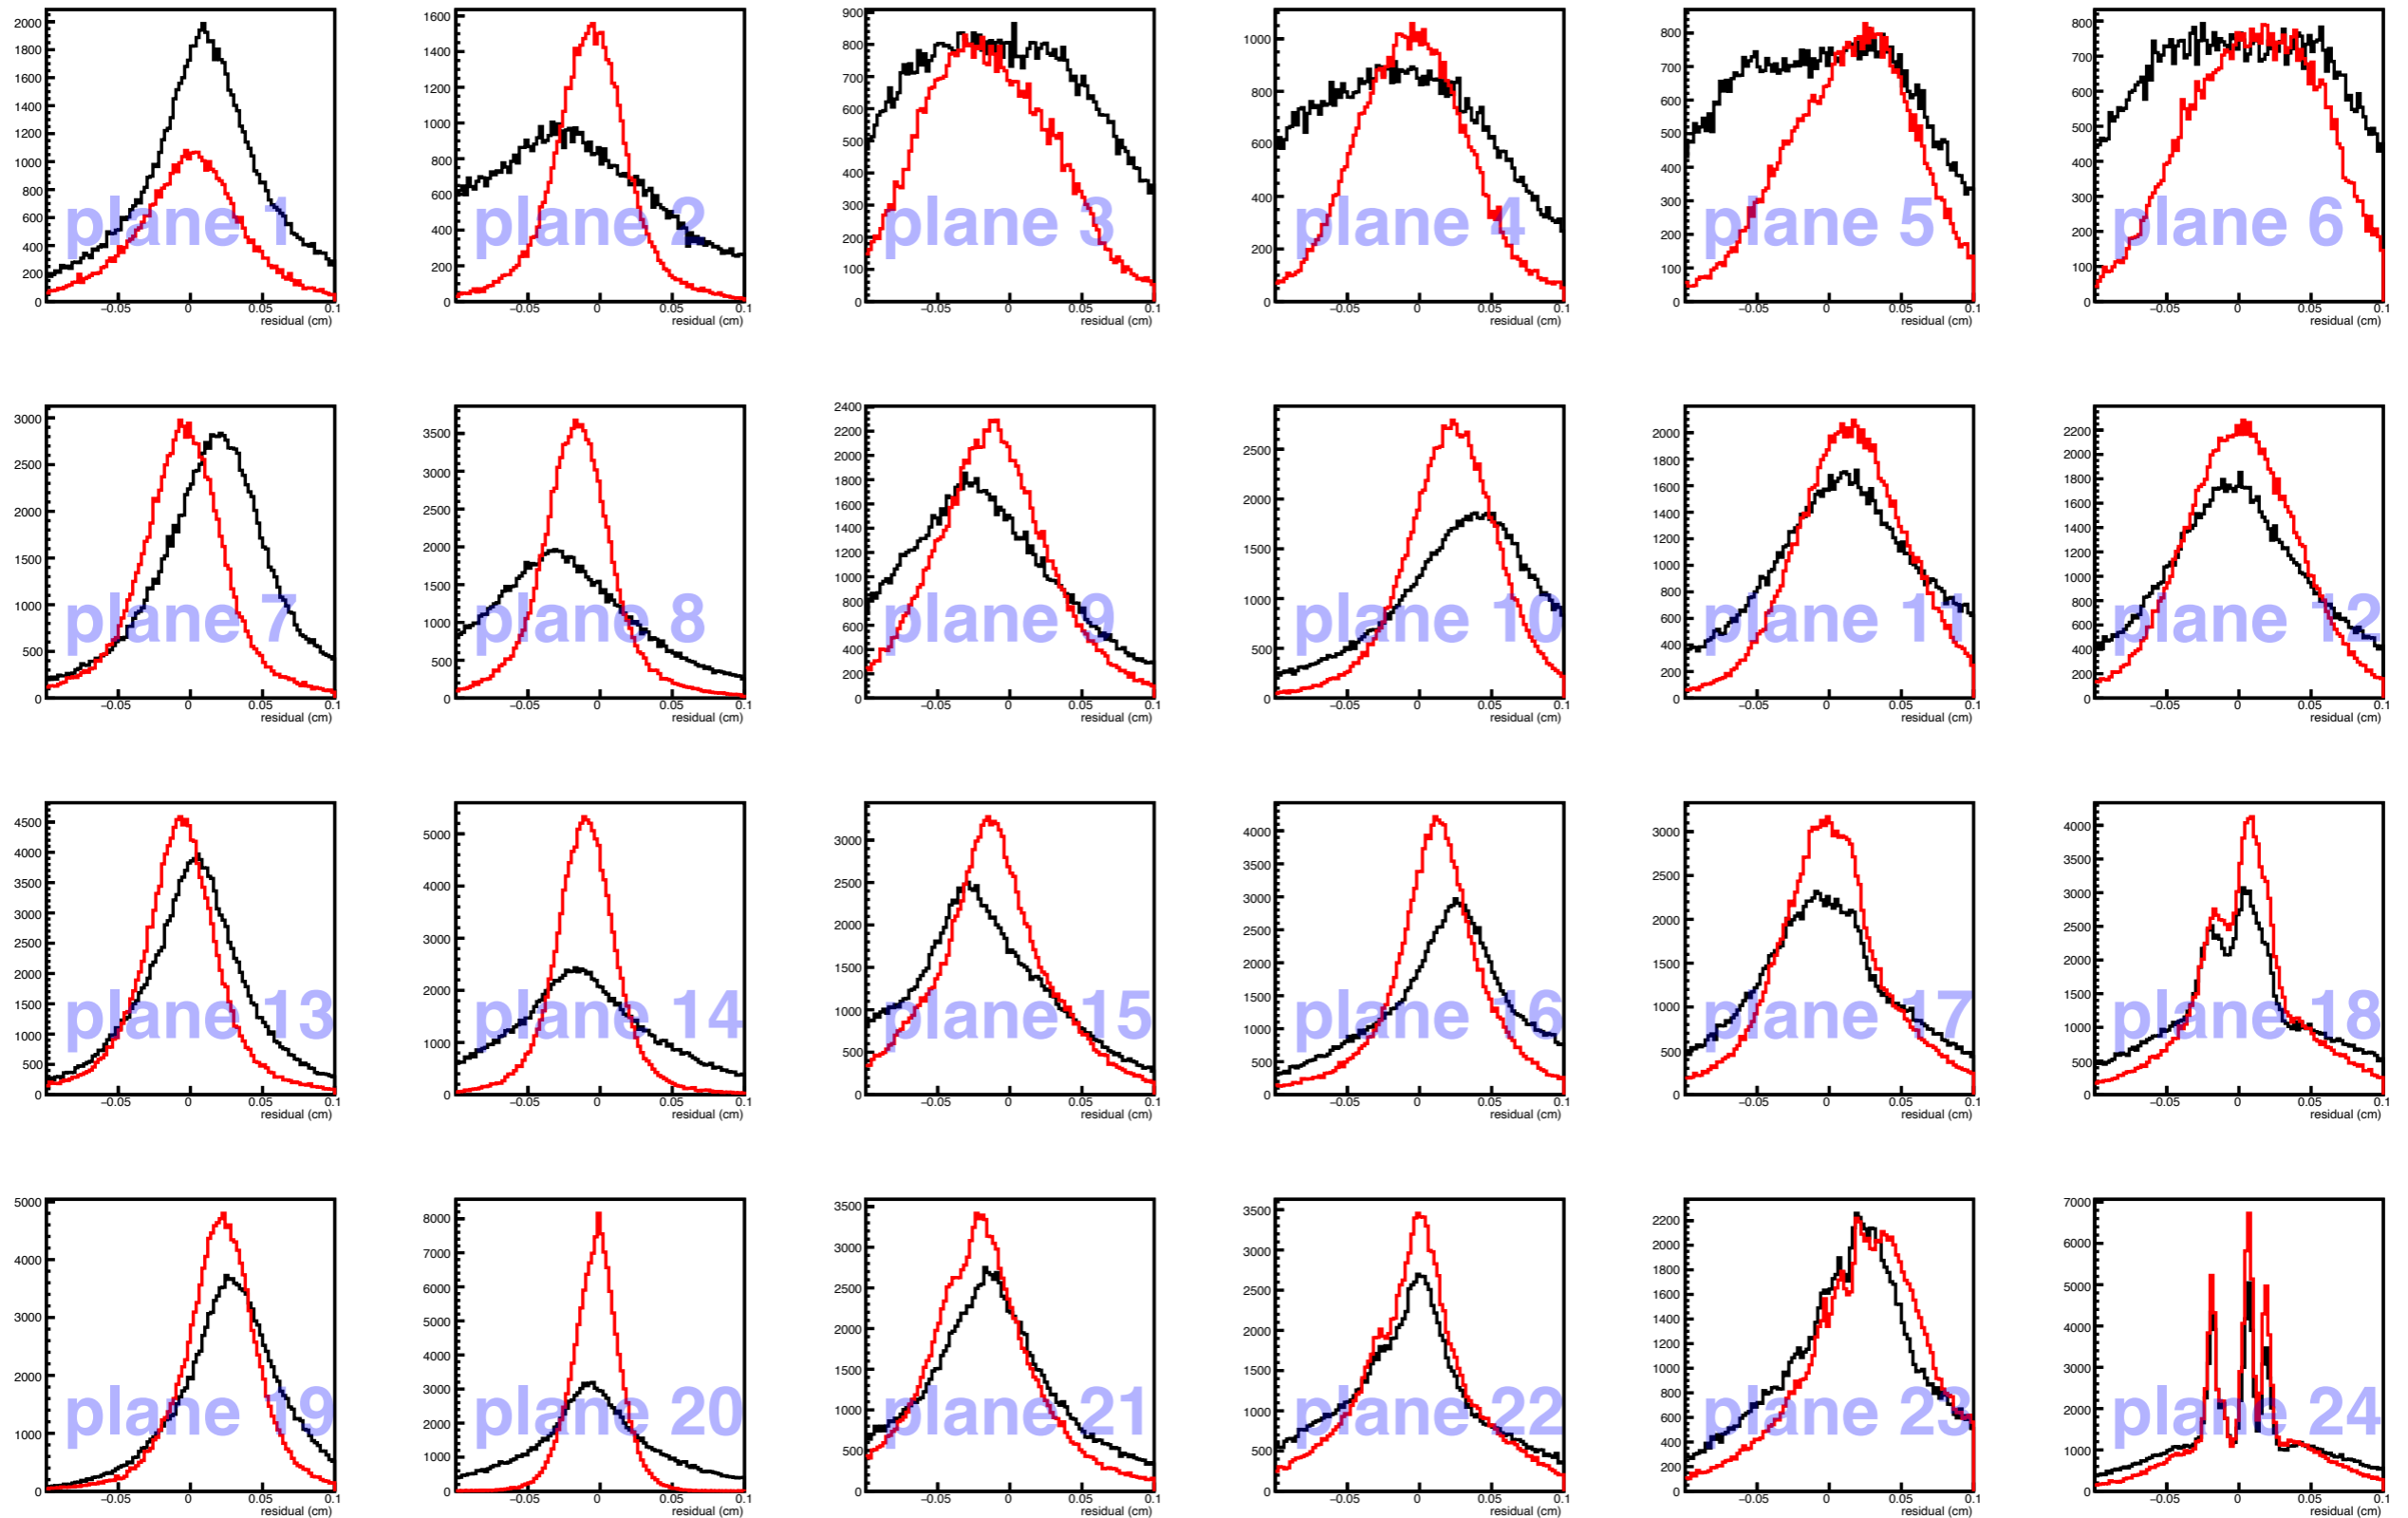

Residual (Cathode)

Run040487 (2018 Jan, straight track run for FDC)

— before Millepede alignment

— after Millepede alignment

Tracking FOM

Run040487 (2018 Jan, straight track run for FDC)