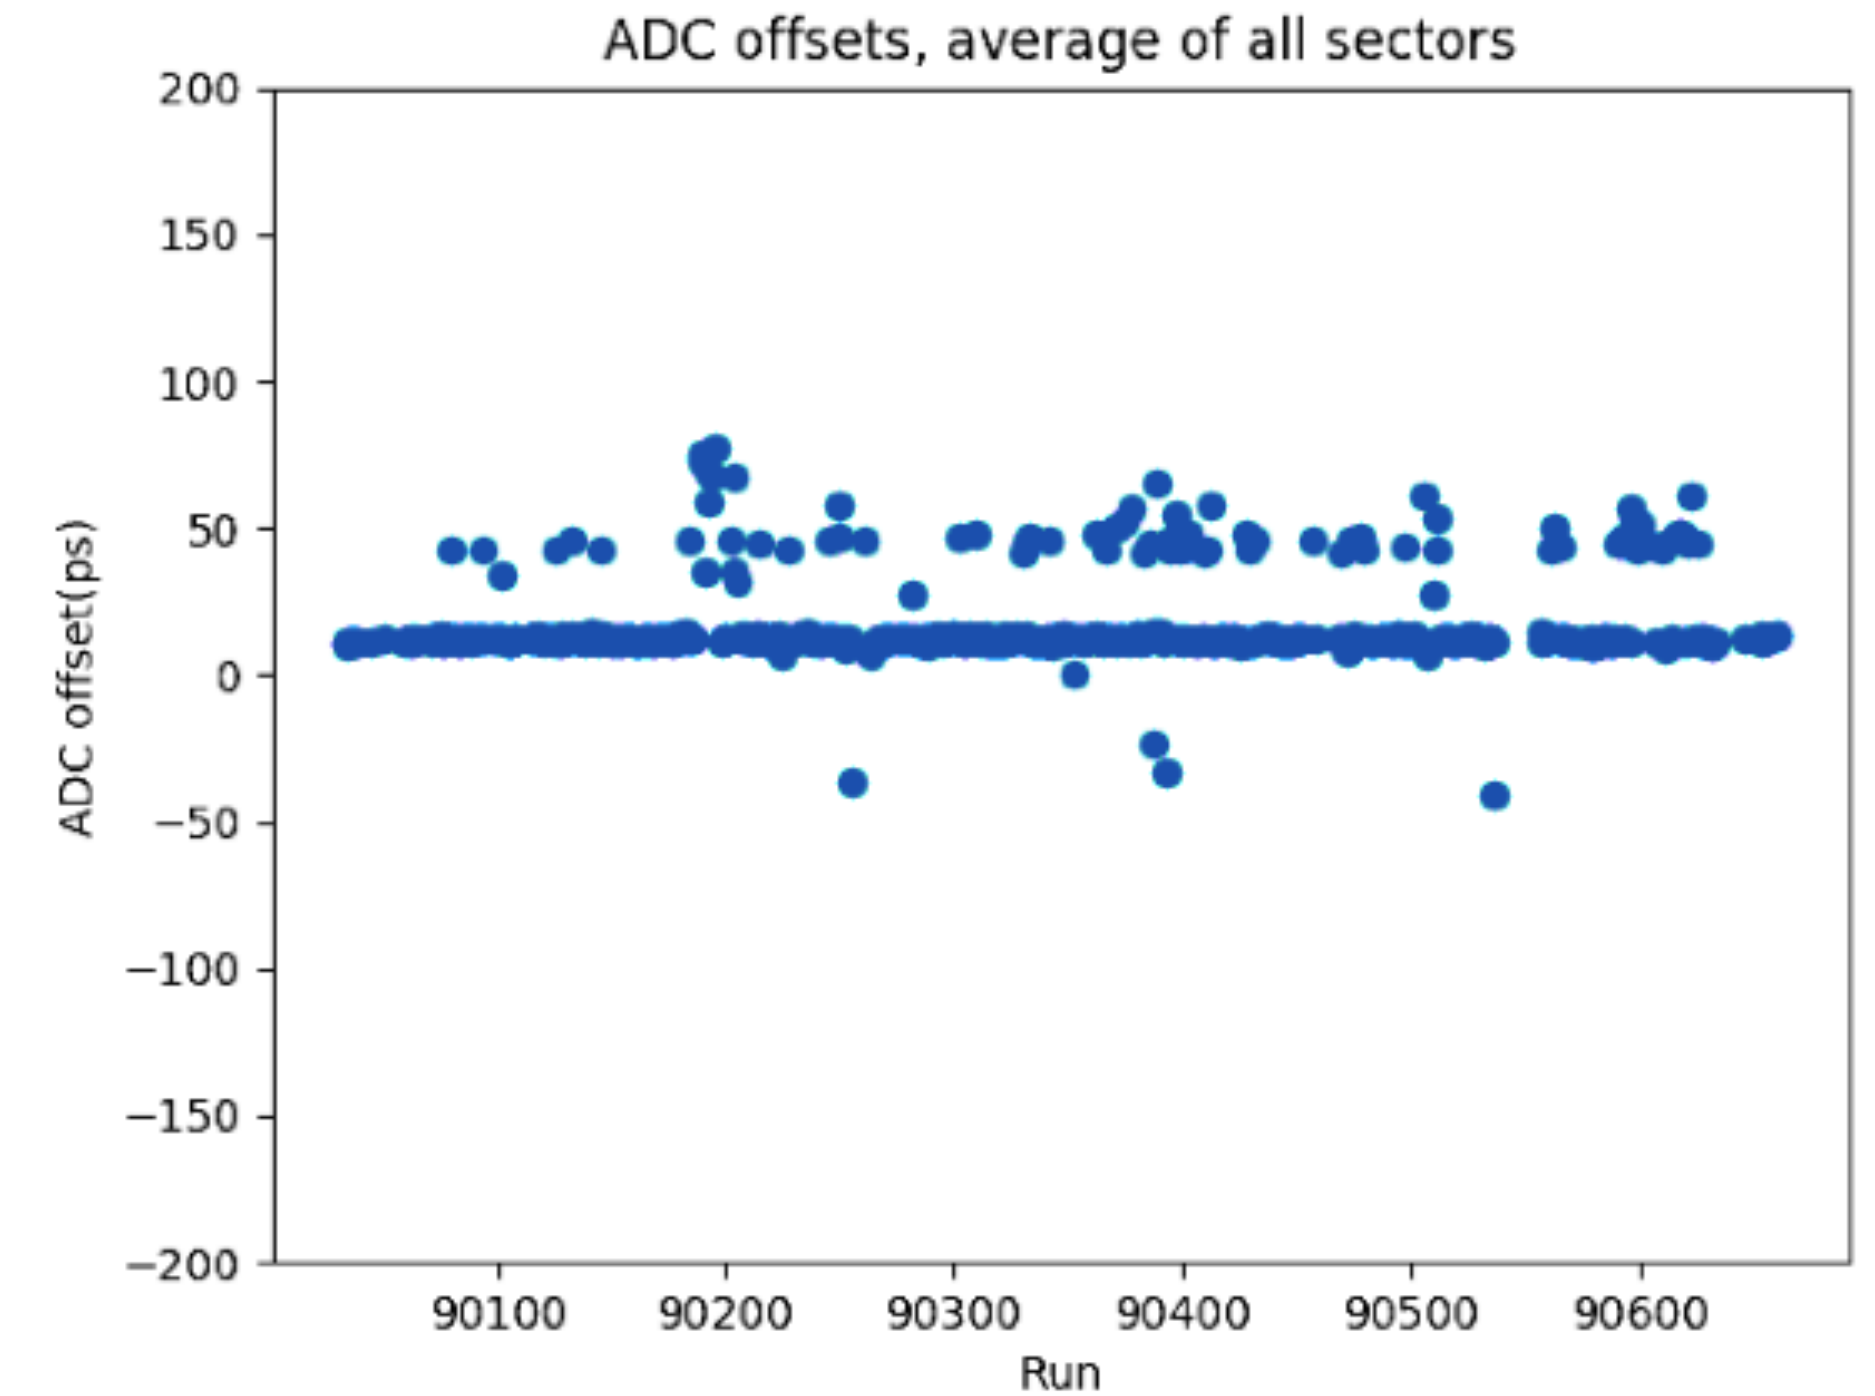

Start Counter

- Offsets
- Most runs are well aligned
- Average offset < 100 ps
- A couple of runs need further tuning

Start Counter

- Resolutions
- Performance is stable and not degrading
- Average resolution < 350 ps
- <250 ps resolutions are due to bad alignment

Start Counter

- Problems
- Large offsets are mostly due to underlying RF time shift
- 3 runs were not included in the “@is_src_production and status!=0” query. Might be some issues with RCDB
- Sean is looking into these issues

```
90140 file doesn't exist
90186 average offset is 1507.84 ps, greater than 100 ps
90189 average offset is 1515.18 ps, greater than 100 ps
90190 average offset is 1514.03 ps, greater than 100 ps
90191 average offset is 1510.95 ps, greater than 100 ps
90192 average offset is 1515.65 ps, greater than 100 ps
90193 average offset is 1514.12 ps, greater than 100 ps
90194 average offset is 1519.74 ps, greater than 100 ps
90195 average offset is 1518.28 ps, greater than 100 ps
90204 average offset is 535.79 ps, greater than 100 ps
90205 average offset is 527.97 ps, greater than 100 ps
90474 average offset is 102.29 ps, greater than 100 ps
90510 average offset is 512.94 ps, greater than 100 ps
90615 file doesn't exist
90616 file doesn't exist
```

Tagger Microscope

- Offsets
- Most runs are well aligned
- Average offset < 40 ps
- A couple of runs need further tuning

Tagger Microscope

- Resolutions
- Resolutions seem to slowly increase

Tagger Microscope