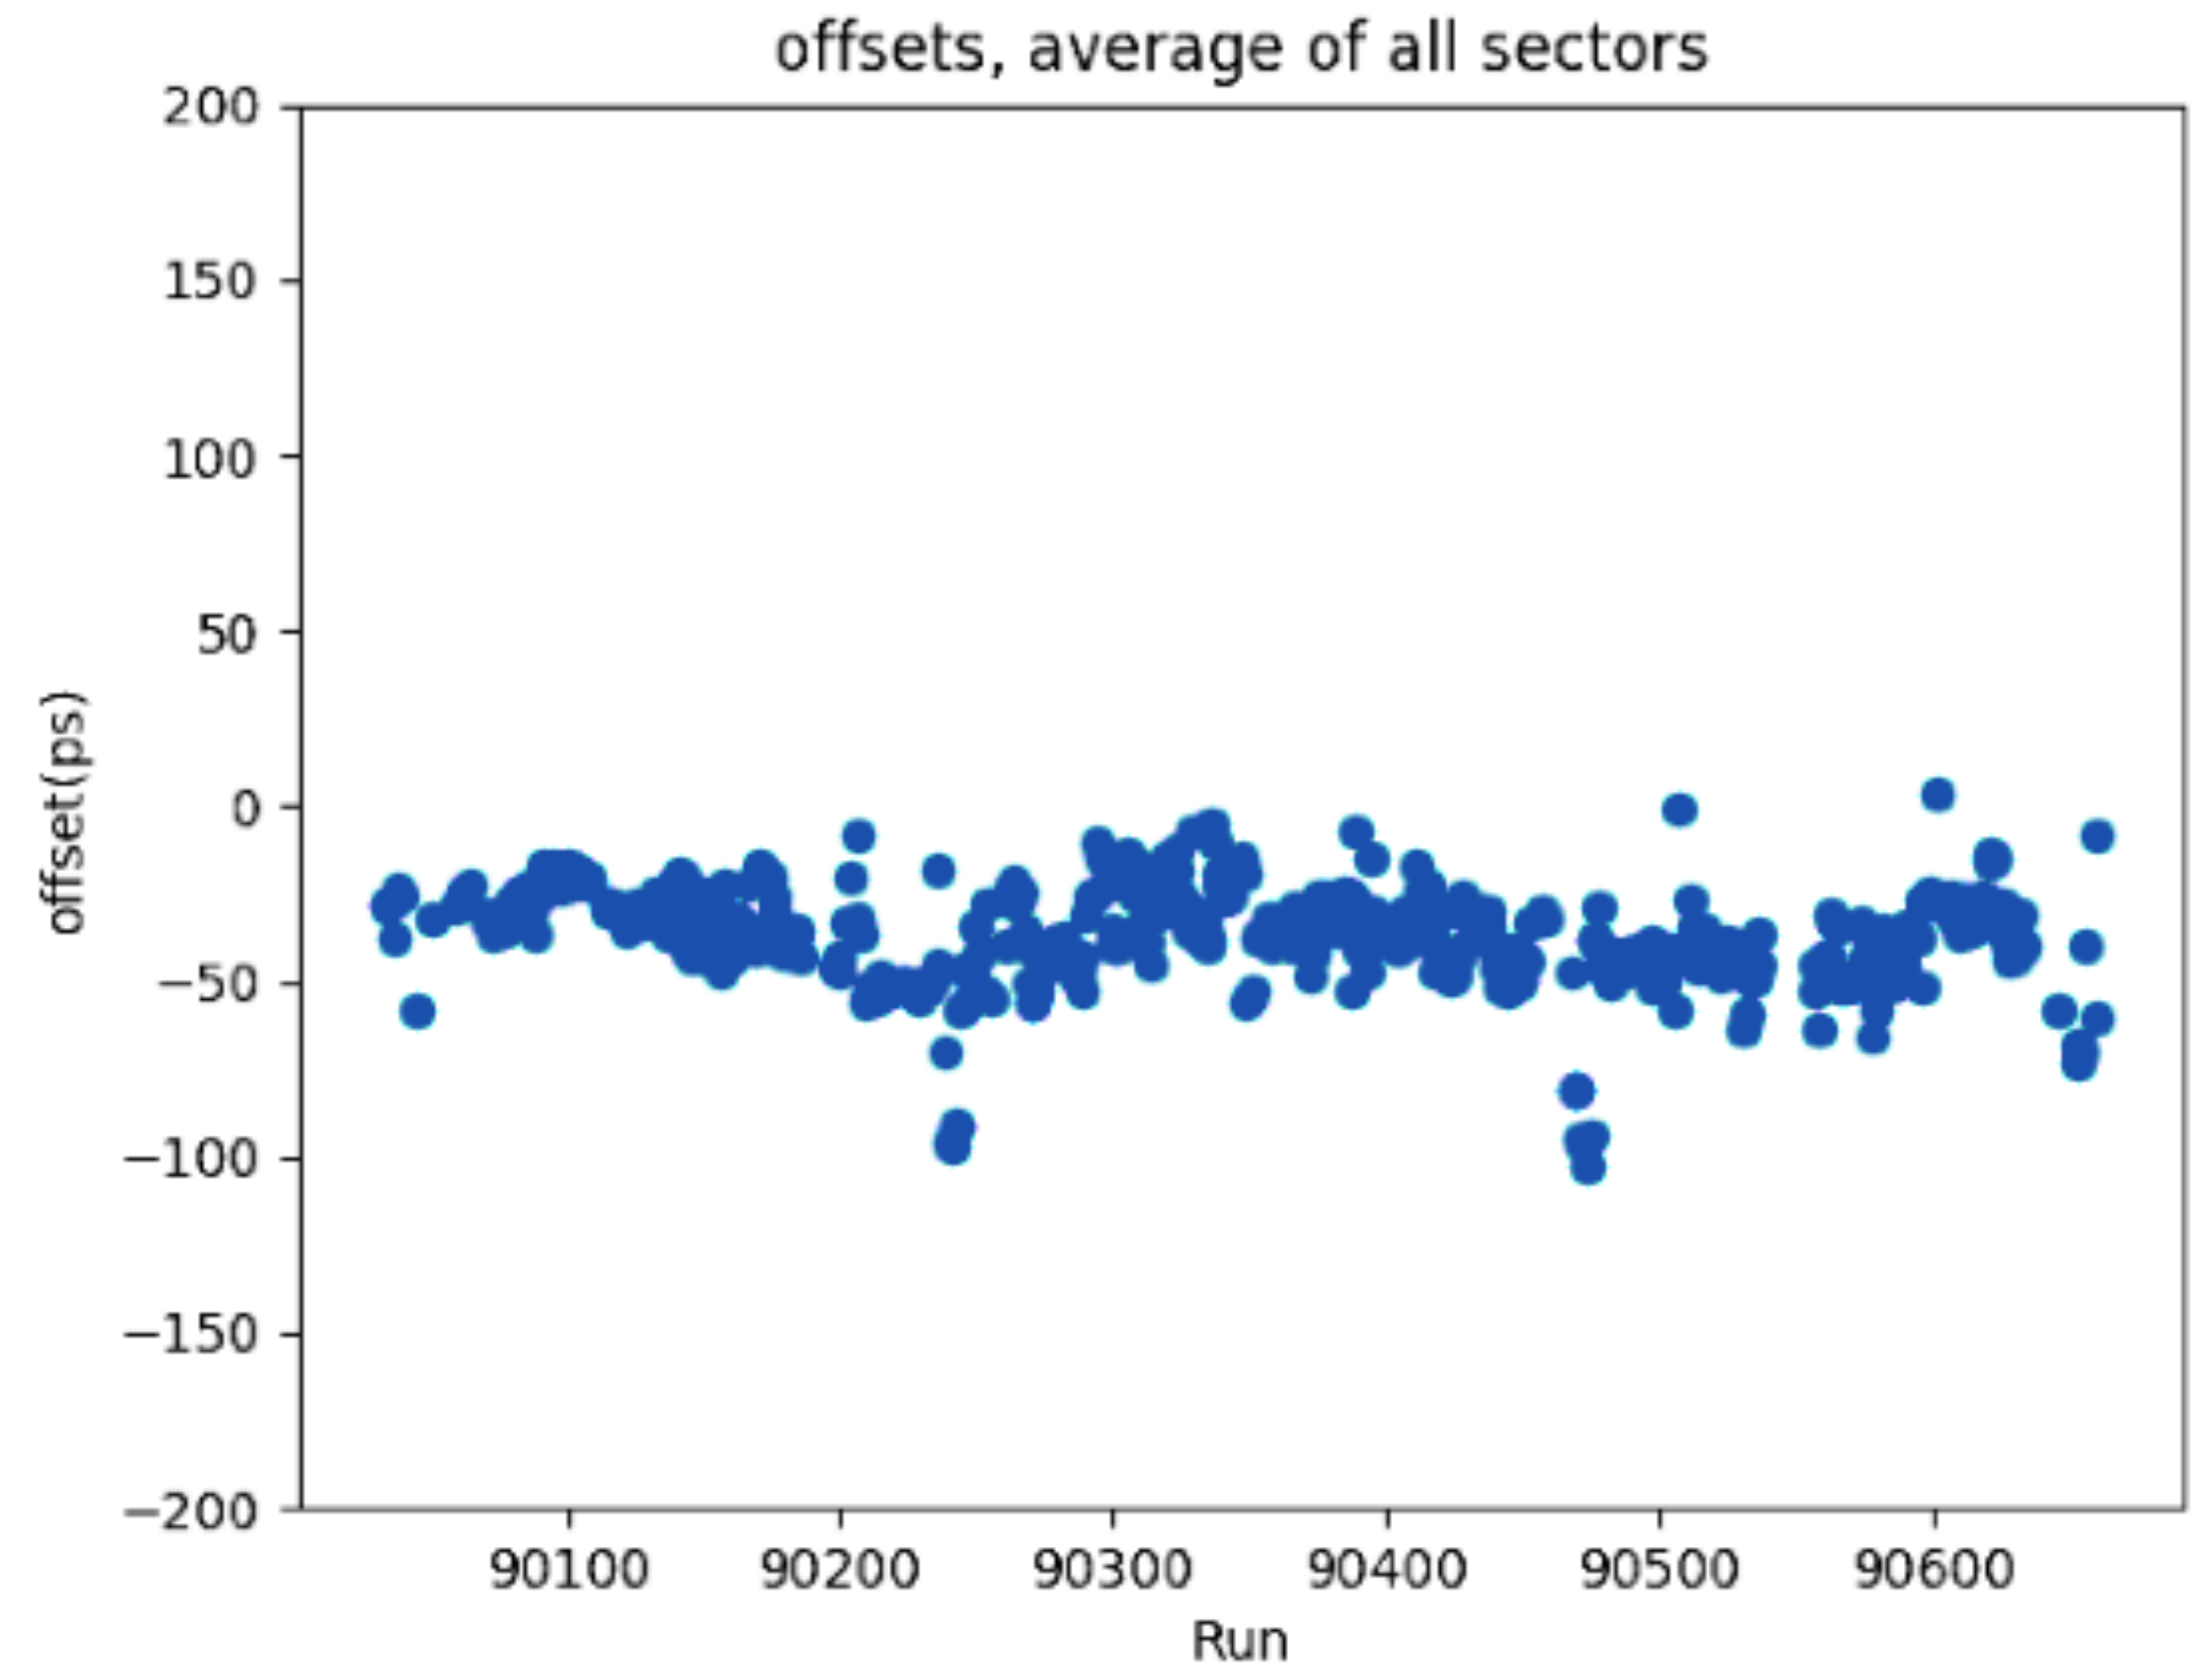

Start Counter

- Offsets
- Most runs are well aligned
- Average offset < 100 ps
- A couple of runs need further tuning

Start Counter

- Resolutions
- Performance is stable and not degrading
- Average resolution < 350 ps
- <250 ps resolutions are due to bad alignment

Start Counter

- Problems
- Large offsets are mostly due to underlying RF time shift
- 3 runs were not included in the “@is_src_production and status!=0” query. Might be some issues with RCDB
- Sean is looking into these issues

```
90140 file doesn't exist
90186 average offset is 1507.84 ps, greater than 100 ps
90189 average offset is 1515.18 ps, greater than 100 ps
90190 average offset is 1514.03 ps, greater than 100 ps
90191 average offset is 1510.95 ps, greater than 100 ps
90192 average offset is 1515.65 ps, greater than 100 ps
90193 average offset is 1514.12 ps, greater than 100 ps
90194 average offset is 1519.74 ps, greater than 100 ps
90195 average offset is 1518.28 ps, greater than 100 ps
90204 average offset is 535.79 ps, greater than 100 ps
90205 average offset is 527.97 ps, greater than 100 ps
90474 average offset is 102.29 ps, greater than 100 ps
90510 average offset is 512.94 ps, greater than 100 ps
90615 file doesn't exist
90616 file doesn't exist
```

Tagger Microscope

- Offsets
- Most runs are well aligned
- Average offset < 40 ps
- A couple of runs need further tuning

Tagger Microscope

- Resolutions
- Resolutions seem to slowly increase

Tagger Microscope