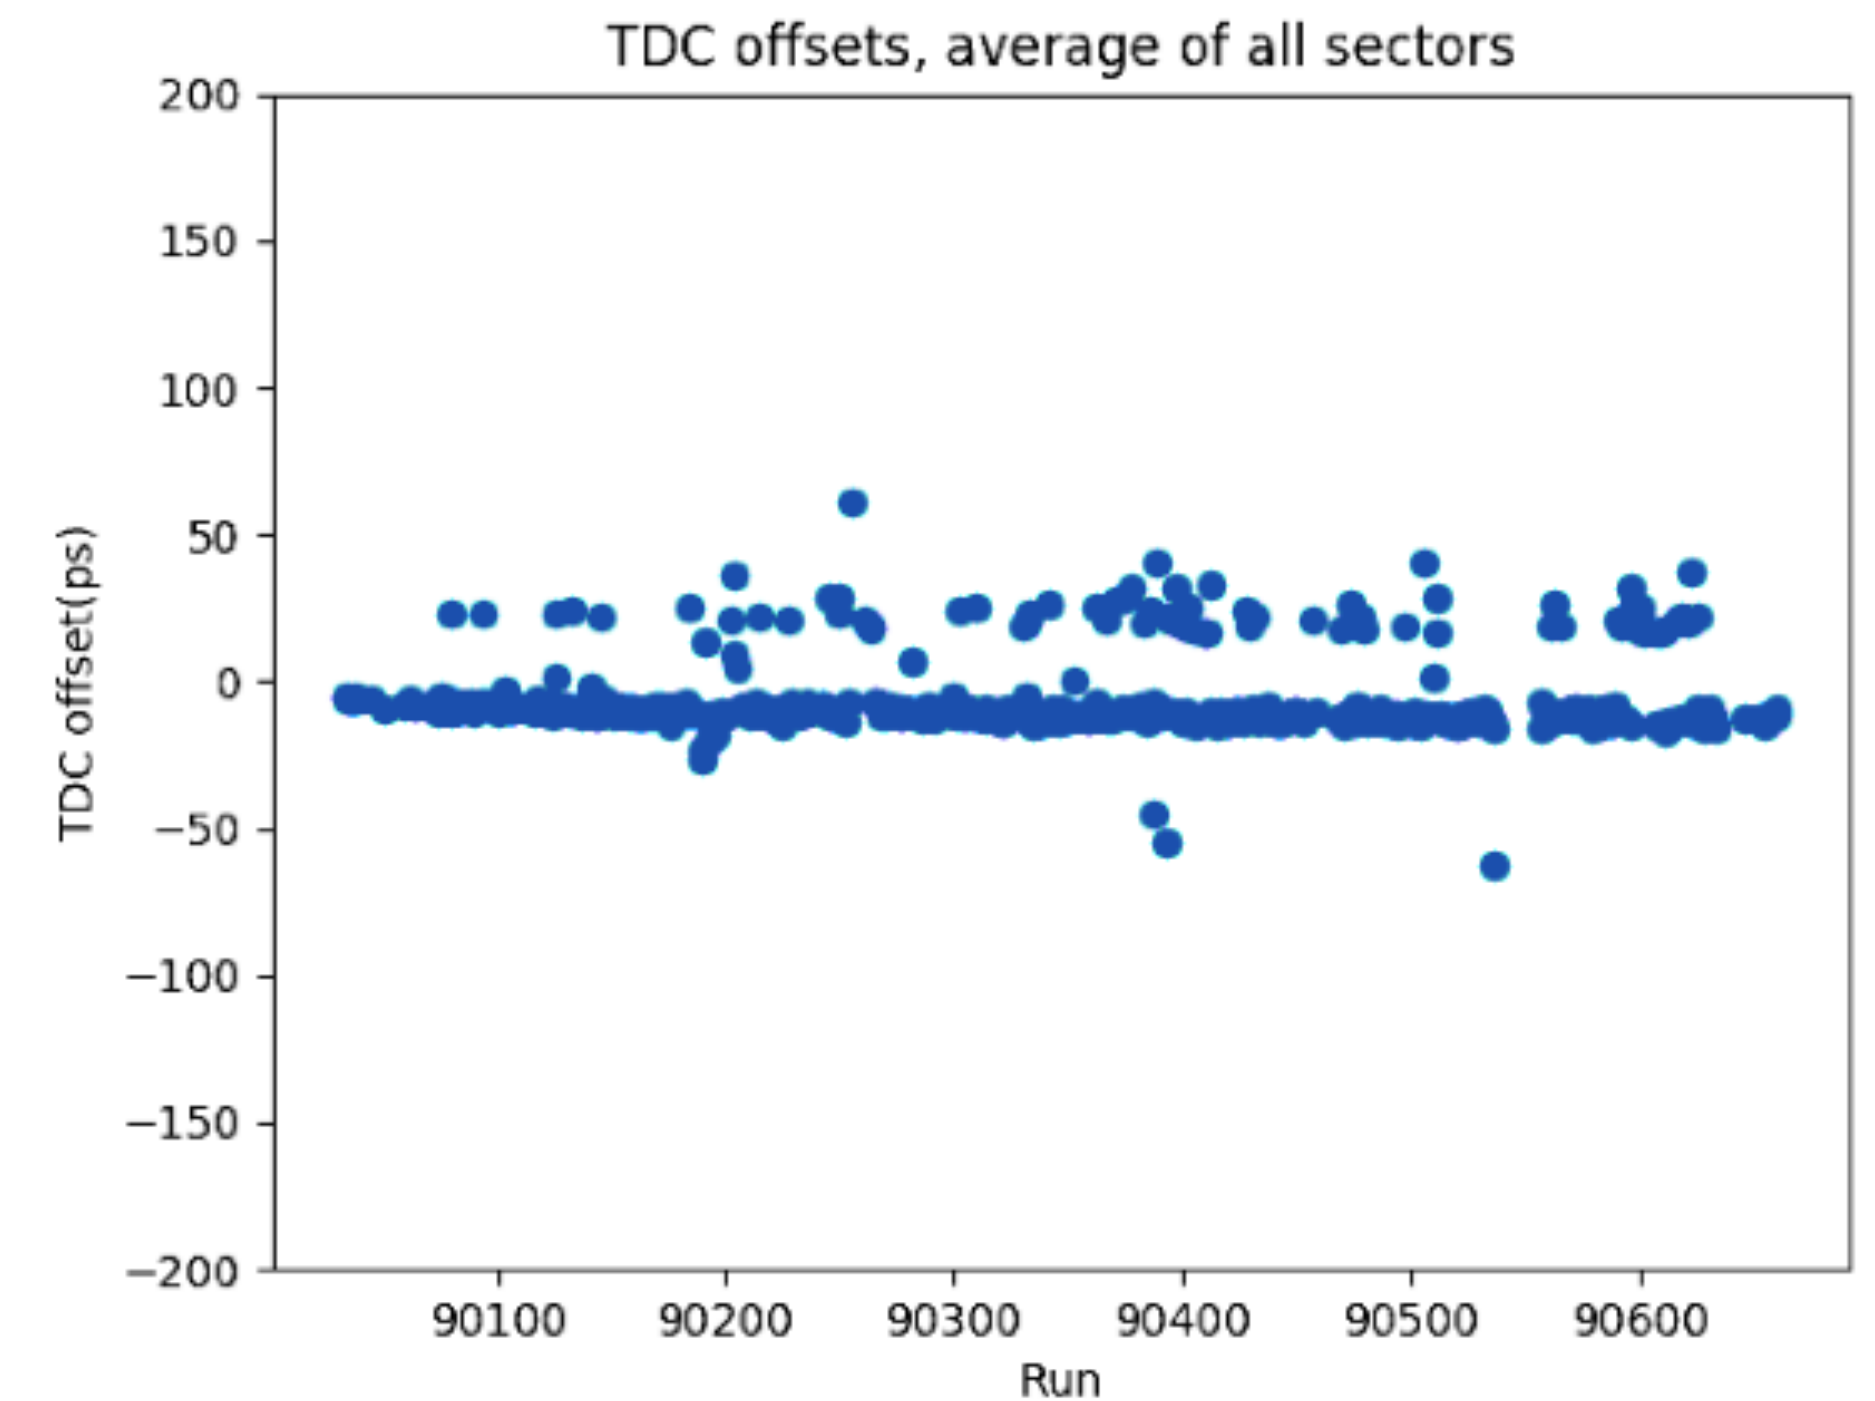

Start Counter

- Offsets
- Most runs are well aligned
- Average offset < 100 ps
- A couple of runs need further tuning

Start Counter

- Resolutions
- Performance is stable and not degrading
- Average resolution < 350 ps
- <250 ps resolutions are due to bad alignment

Start Counter

- Problems
- Large offsets are mostly due to underlying RF time shift
- 3 runs were not included in the “@is_src_production and status!=0” query. Might be some issues with RCDB
- Sean is looking into these issues

```
90140 file doesn't exist
90186 average offset is 1507.84 ps, greater than 100 ps
90189 average offset is 1515.18 ps, greater than 100 ps
90190 average offset is 1514.03 ps, greater than 100 ps
90191 average offset is 1510.95 ps, greater than 100 ps
90192 average offset is 1515.65 ps, greater than 100 ps
90193 average offset is 1514.12 ps, greater than 100 ps
90194 average offset is 1519.74 ps, greater than 100 ps
90195 average offset is 1518.28 ps, greater than 100 ps
90204 average offset is 535.79 ps, greater than 100 ps
90205 average offset is 527.97 ps, greater than 100 ps
90474 average offset is 102.29 ps, greater than 100 ps
90510 average offset is 512.94 ps, greater than 100 ps
90615 file doesn't exist
90616 file doesn't exist
```

Tagger Microscope

- Offsets
- Most runs are well aligned
- Average offset < 40 ps
- A couple of runs need further tuning

Tagger Microscope

- Resolutions
- Resolutions seem to slowly increase

Tagger Microscope