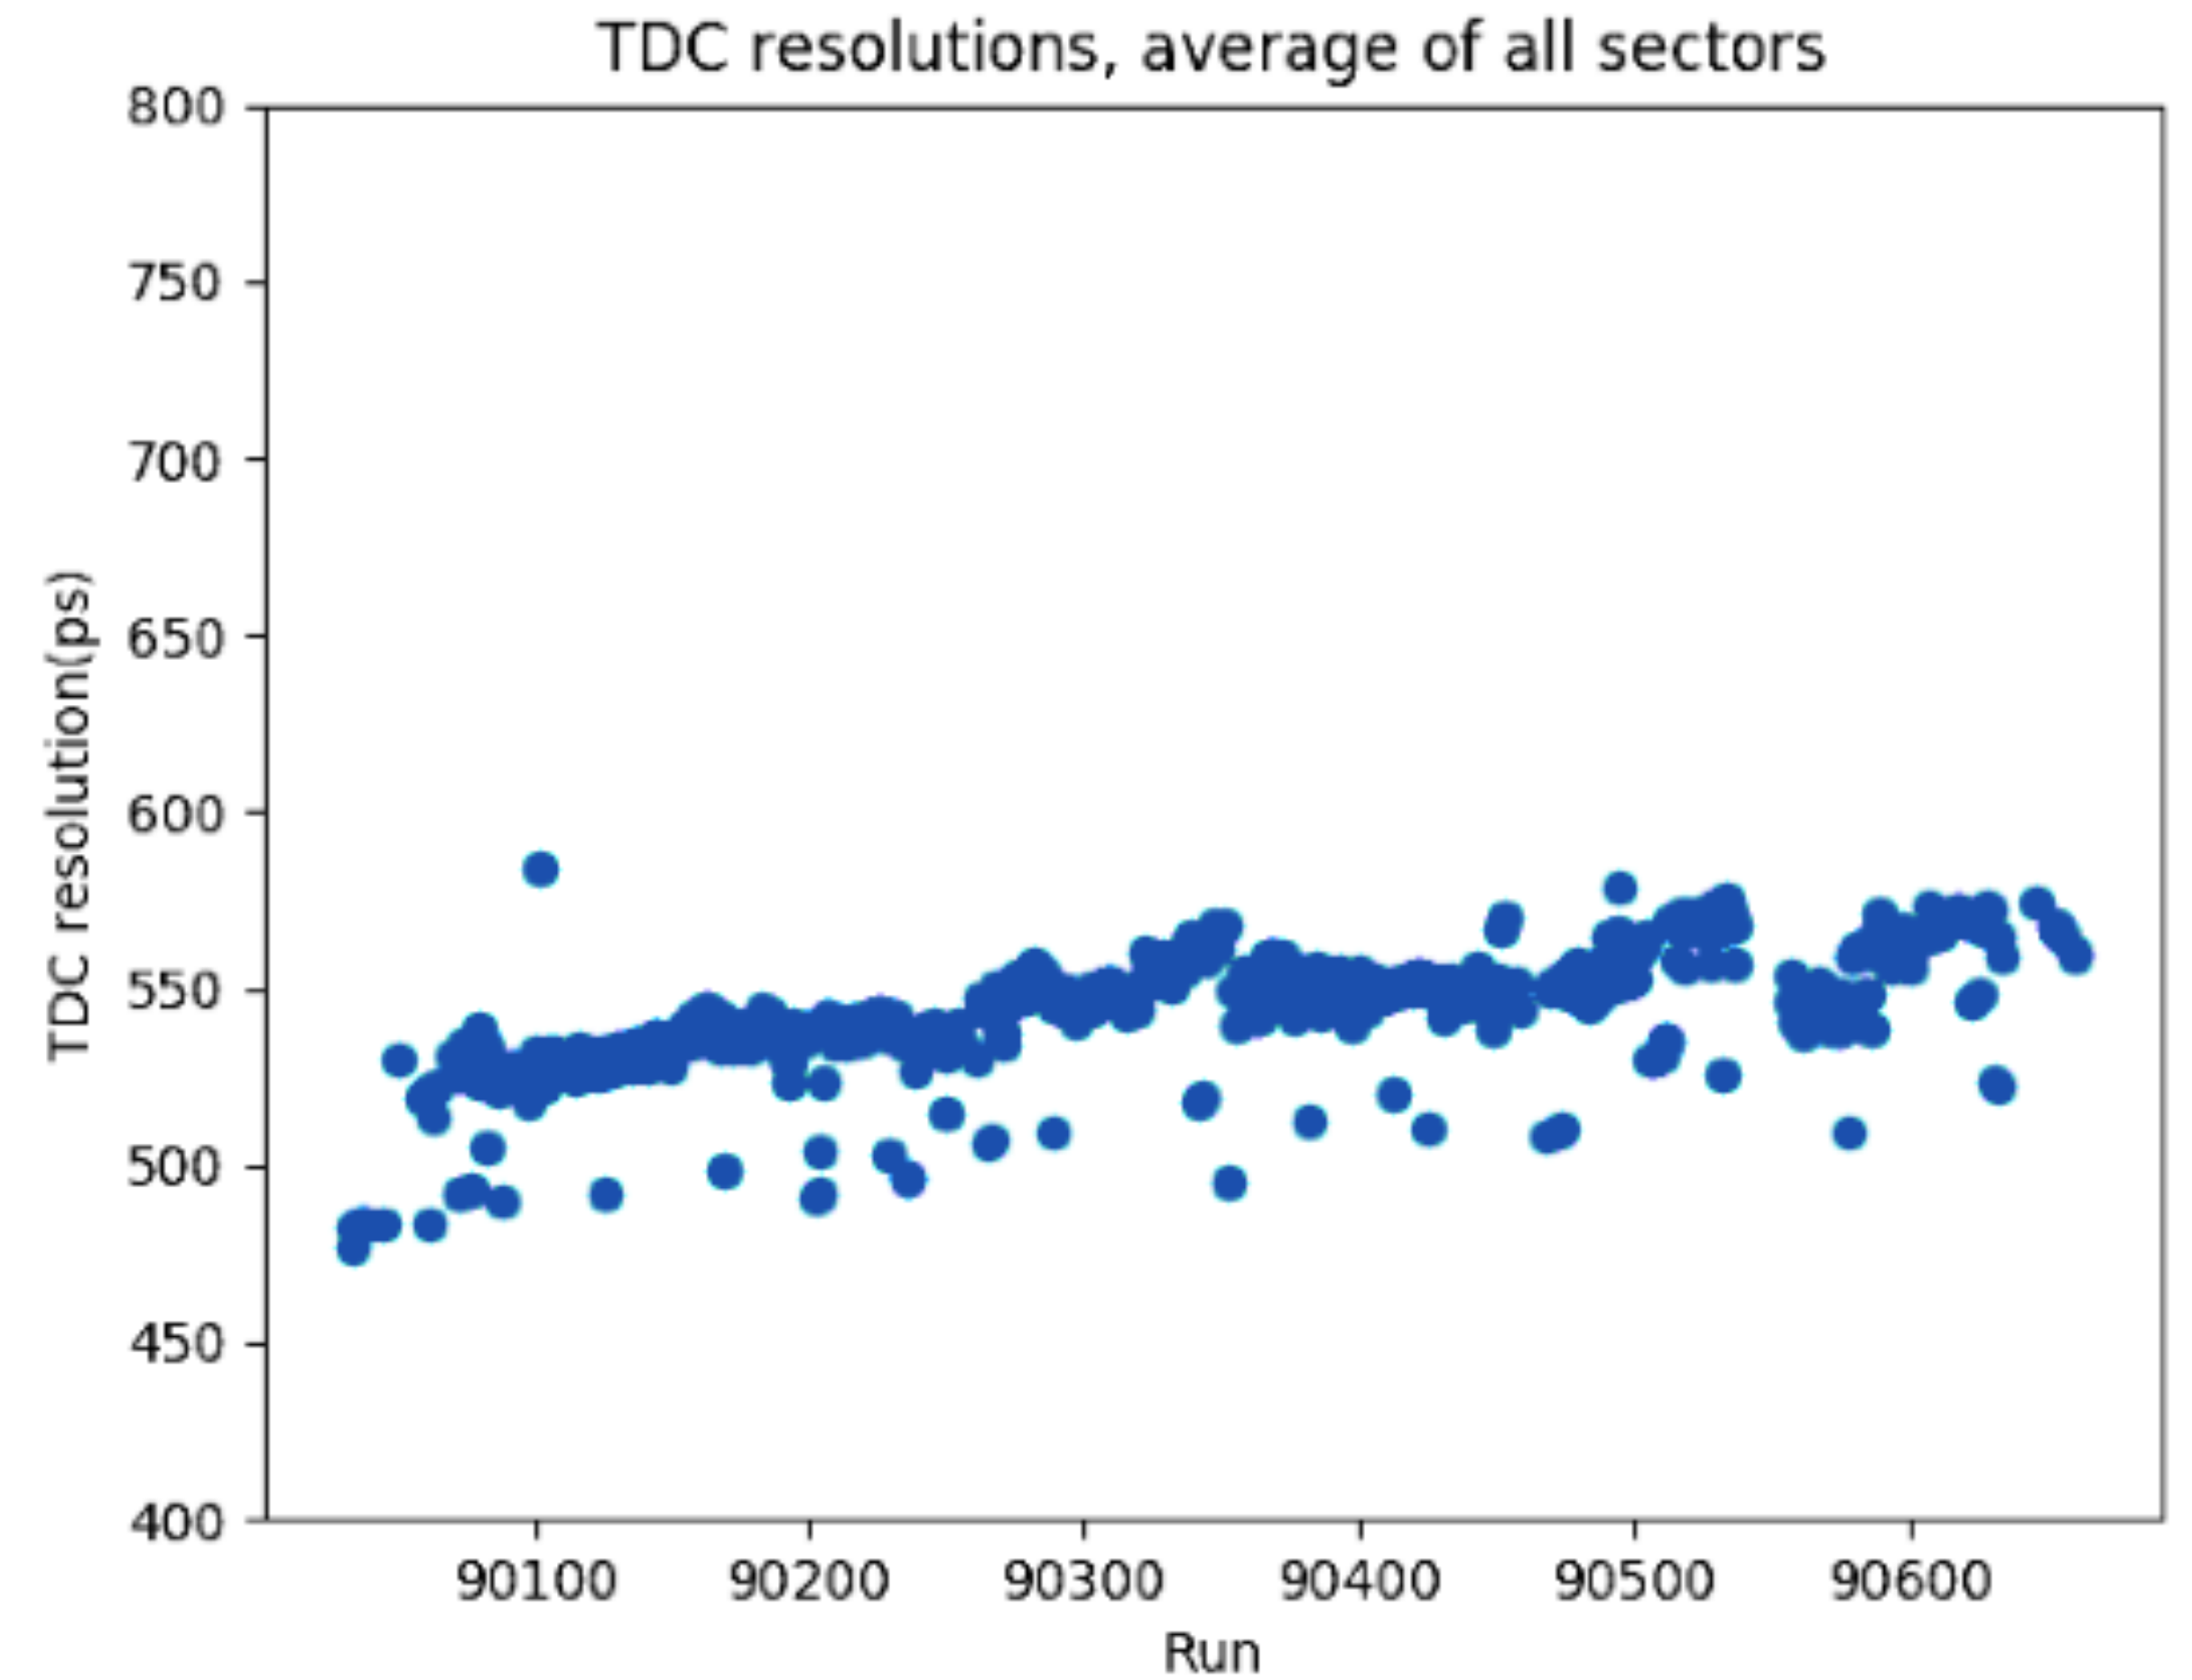

Start Counter

- Problems
- Large offsets are mostly due to underlying RF time shift
- 3 runs were not included in the “@is_src_production and status!=0” query. Might be some issues with RCDB
- Sean is looking into these issues

```
90140 file doesn't exist
90186 average offset is 1507.84 ps, greater than 100 ps
90189 average offset is 1515.18 ps, greater than 100 ps
90190 average offset is 1514.03 ps, greater than 100 ps
90191 average offset is 1510.95 ps, greater than 100 ps
90192 average offset is 1515.65 ps, greater than 100 ps
90193 average offset is 1514.12 ps, greater than 100 ps
90194 average offset is 1519.74 ps, greater than 100 ps
90195 average offset is 1518.28 ps, greater than 100 ps
90204 average offset is 535.79 ps, greater than 100 ps
90205 average offset is 527.97 ps, greater than 100 ps
90474 average offset is 102.29 ps, greater than 100 ps
90510 average offset is 512.94 ps, greater than 100 ps
90615 file doesn't exist
90616 file doesn't exist
```

Tagger Microscope

- Offsets
- Most runs are well aligned
- Average offset < 40 ps
- A couple of runs need further tuning

Tagger Microscope

- Resolutions
- Resolutions seem to slowly increase

Tagger Microscope