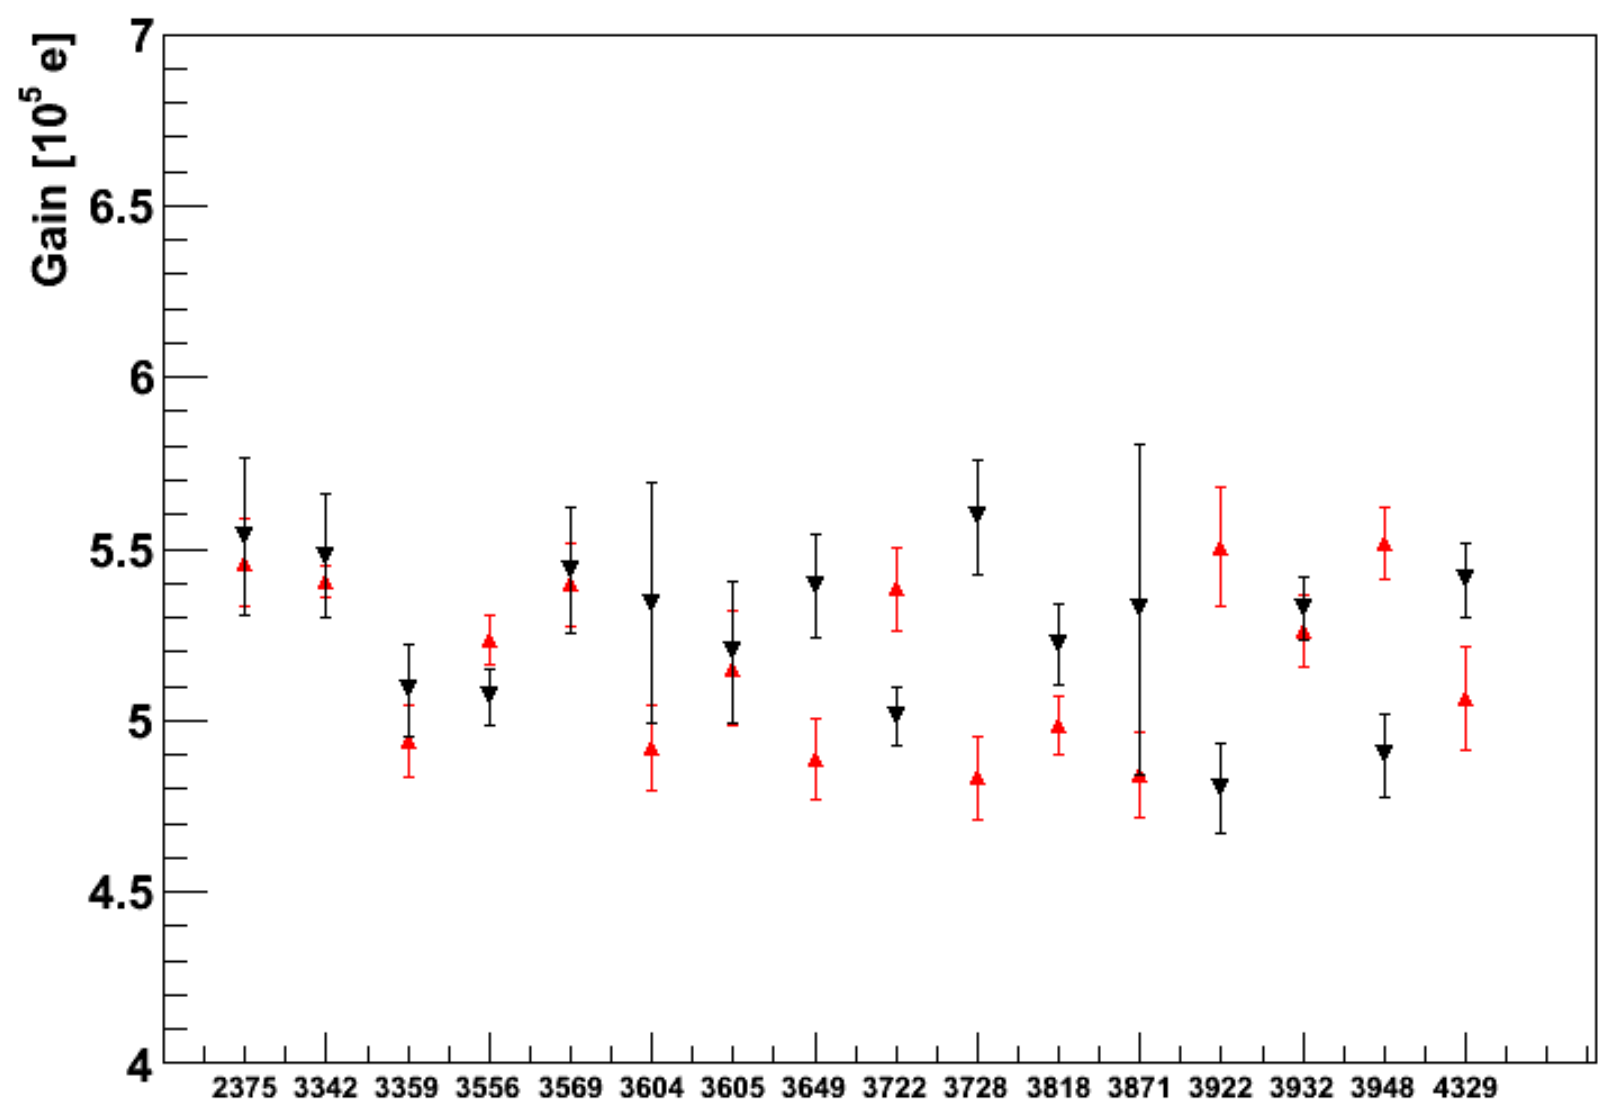

Scratched MPPCs

BDV_05C

BDV_07C

BDV_20C

Dark_Rate_05C

Dark_Rate_07C

Dark_Rate_20C

Gain_05C

Cross_Talk_05C

Cross_Talk_07C

Cross_Talk_20C