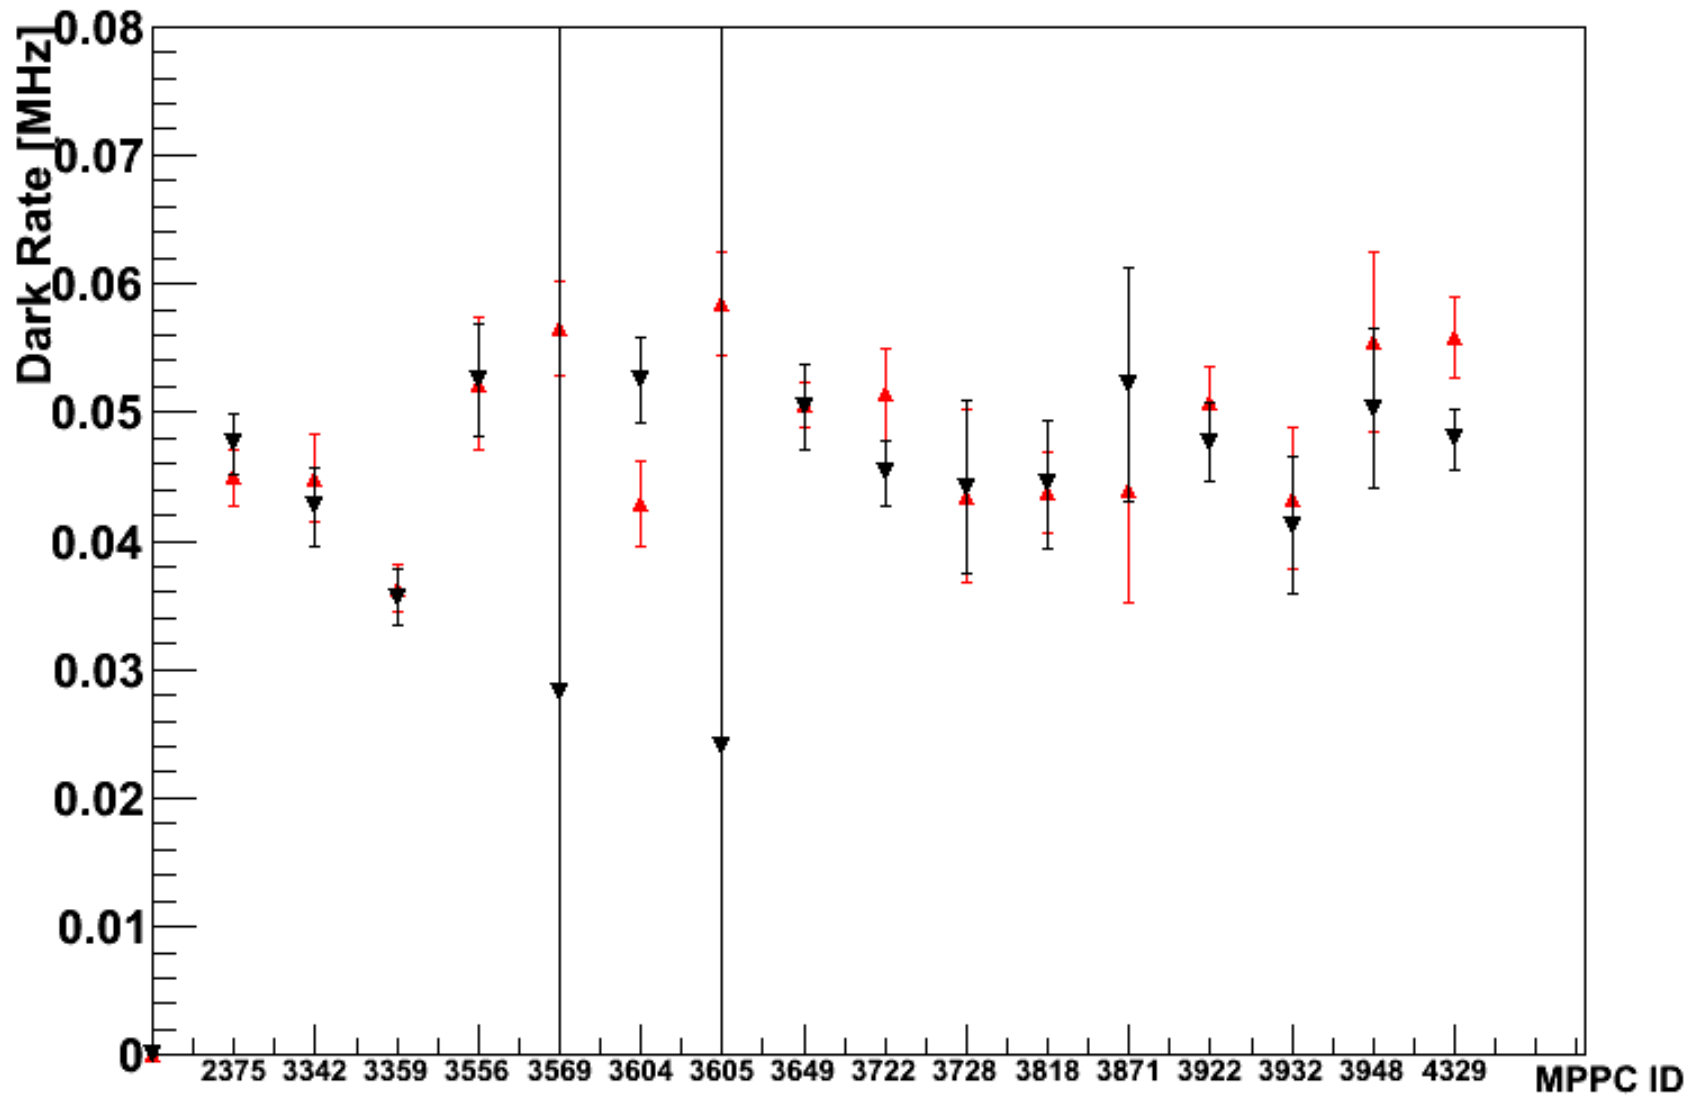

Scratched MPPCs

BDV_05C

BDV_07C

BDV_20C

Dark_Rate_05C

Dark_Rate_07C

Dark_Rate_20C

Gain_05C

Cross_Talk_05C

Cross_Talk_07C

Cross_Talk_20C