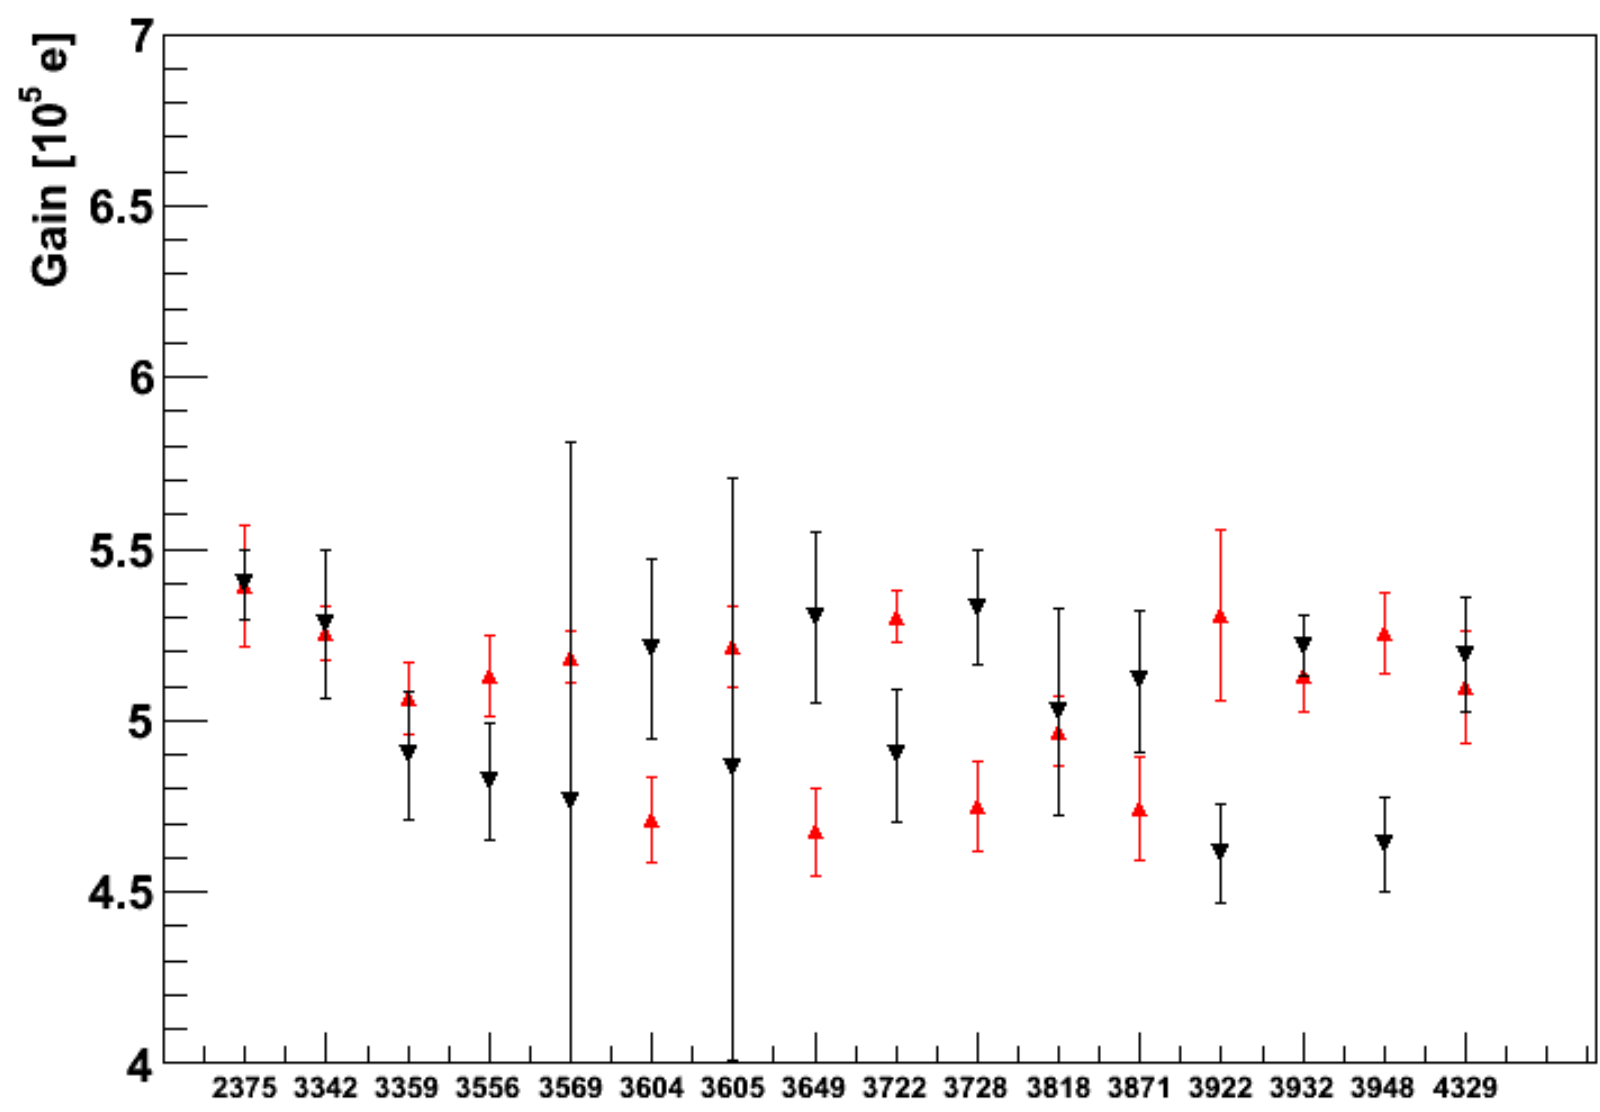

Gain_20C

MPPC ID