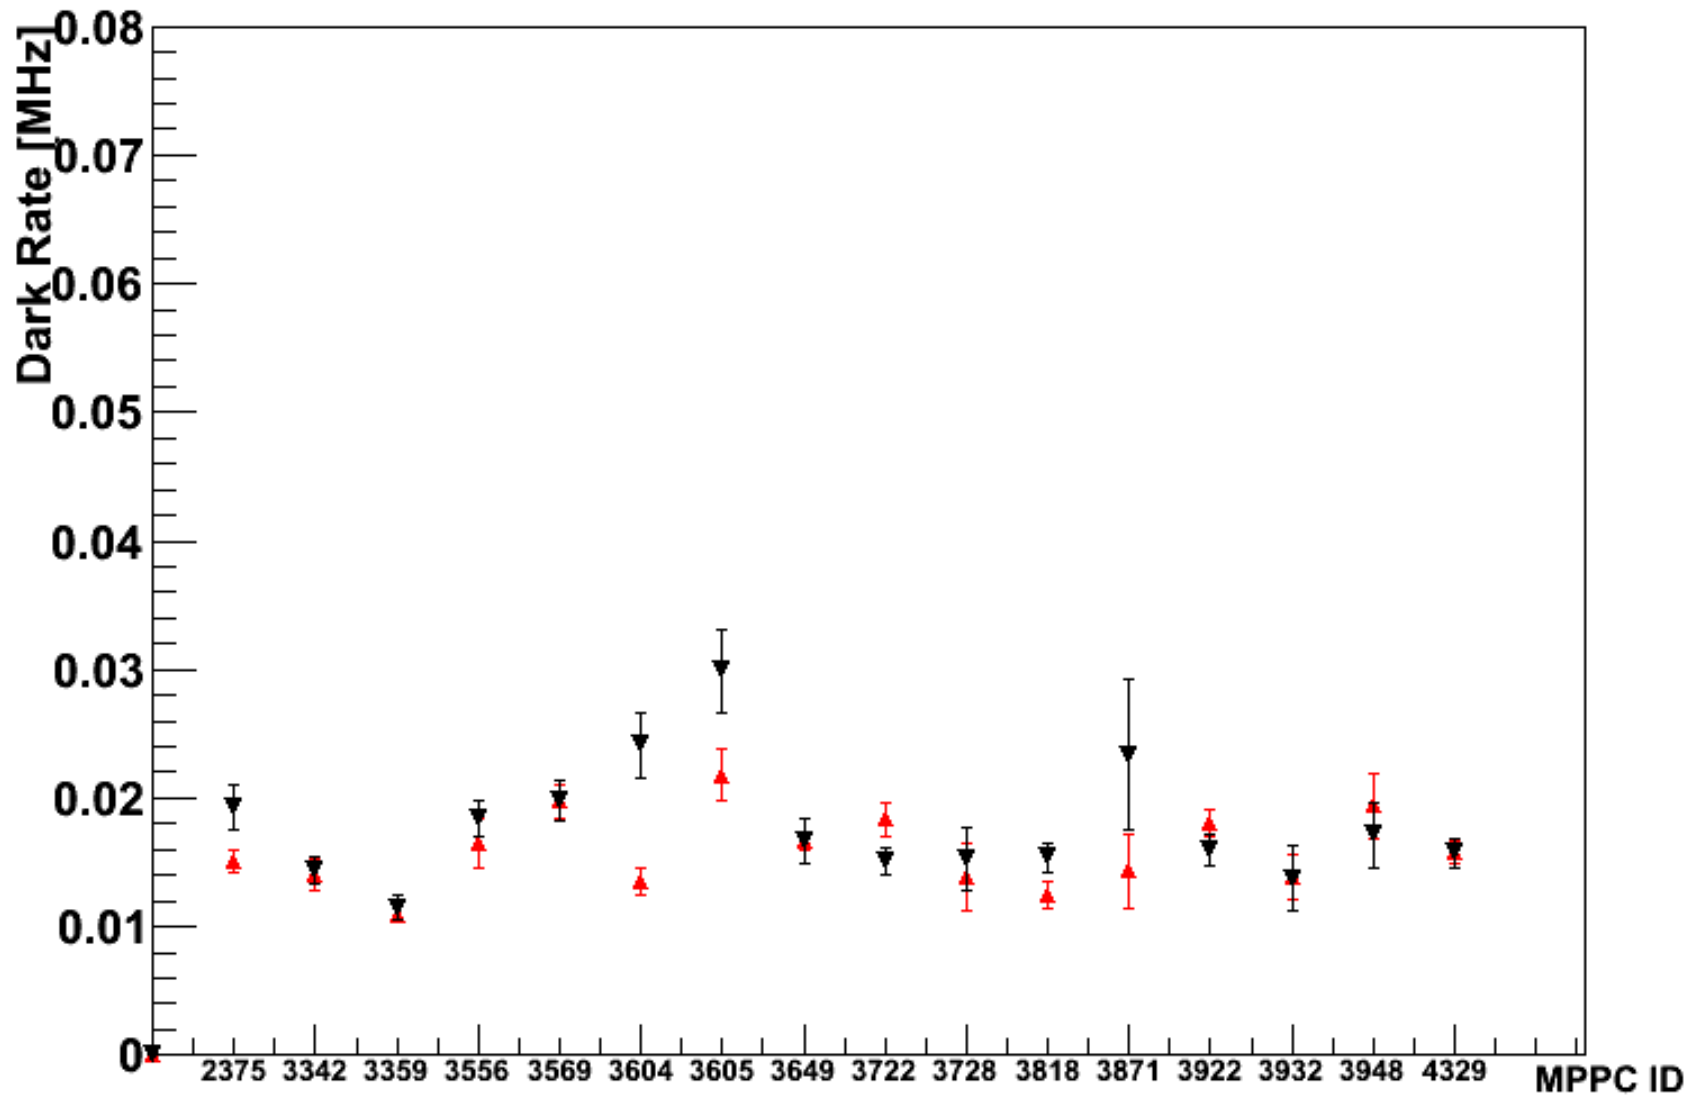

Scratched MPPCs

BDV_05C

BDV_07C

BDV_20C

Dark_Rate_05C

Dark_Rate_07C

Dark_Rate_20C

Gain_05C

Cross_Talk_05C

Cross_Talk_07C

Cross_Talk_20C