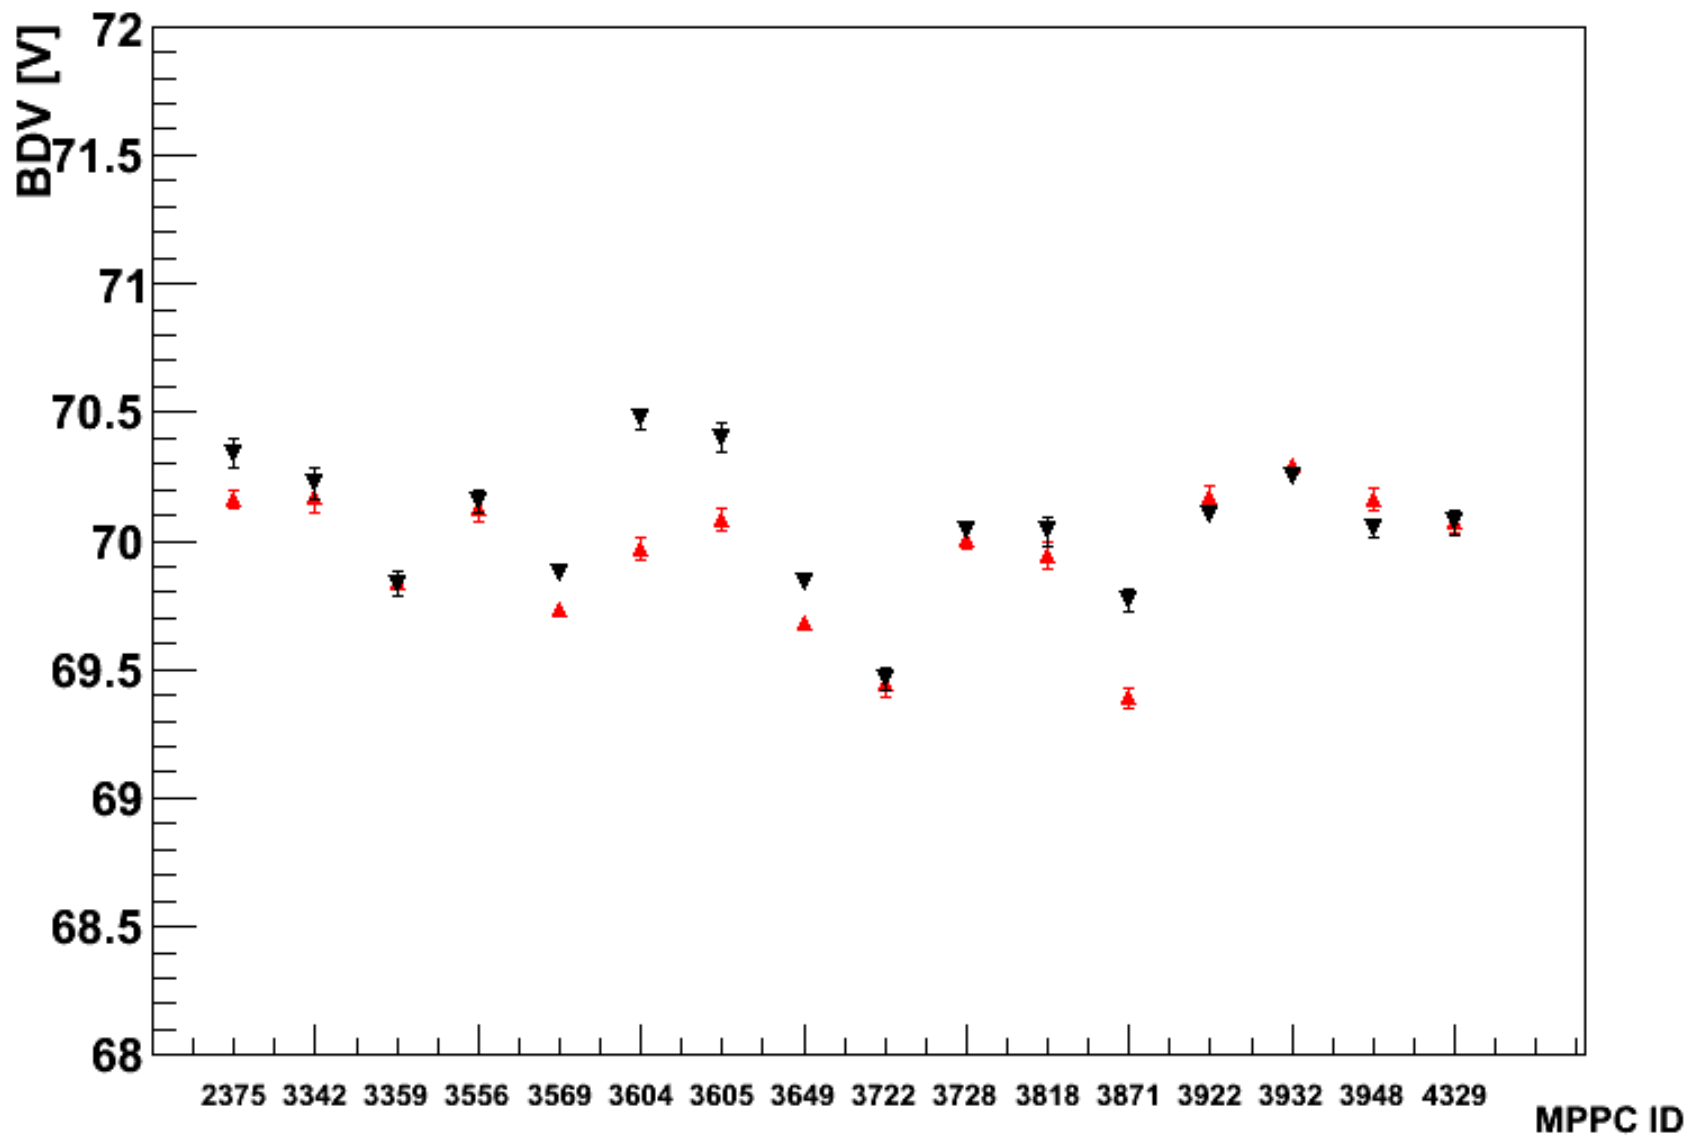

Scratched MPPCs

BDV_05C

BDV_07C

BDV_20C

Dark_Rate_05C

Dark_Rate_07C

Dark_Rate_20C

Gain_05C

Cross_Talk_05C

Cross_Talk_07C

Cross_Talk_20C