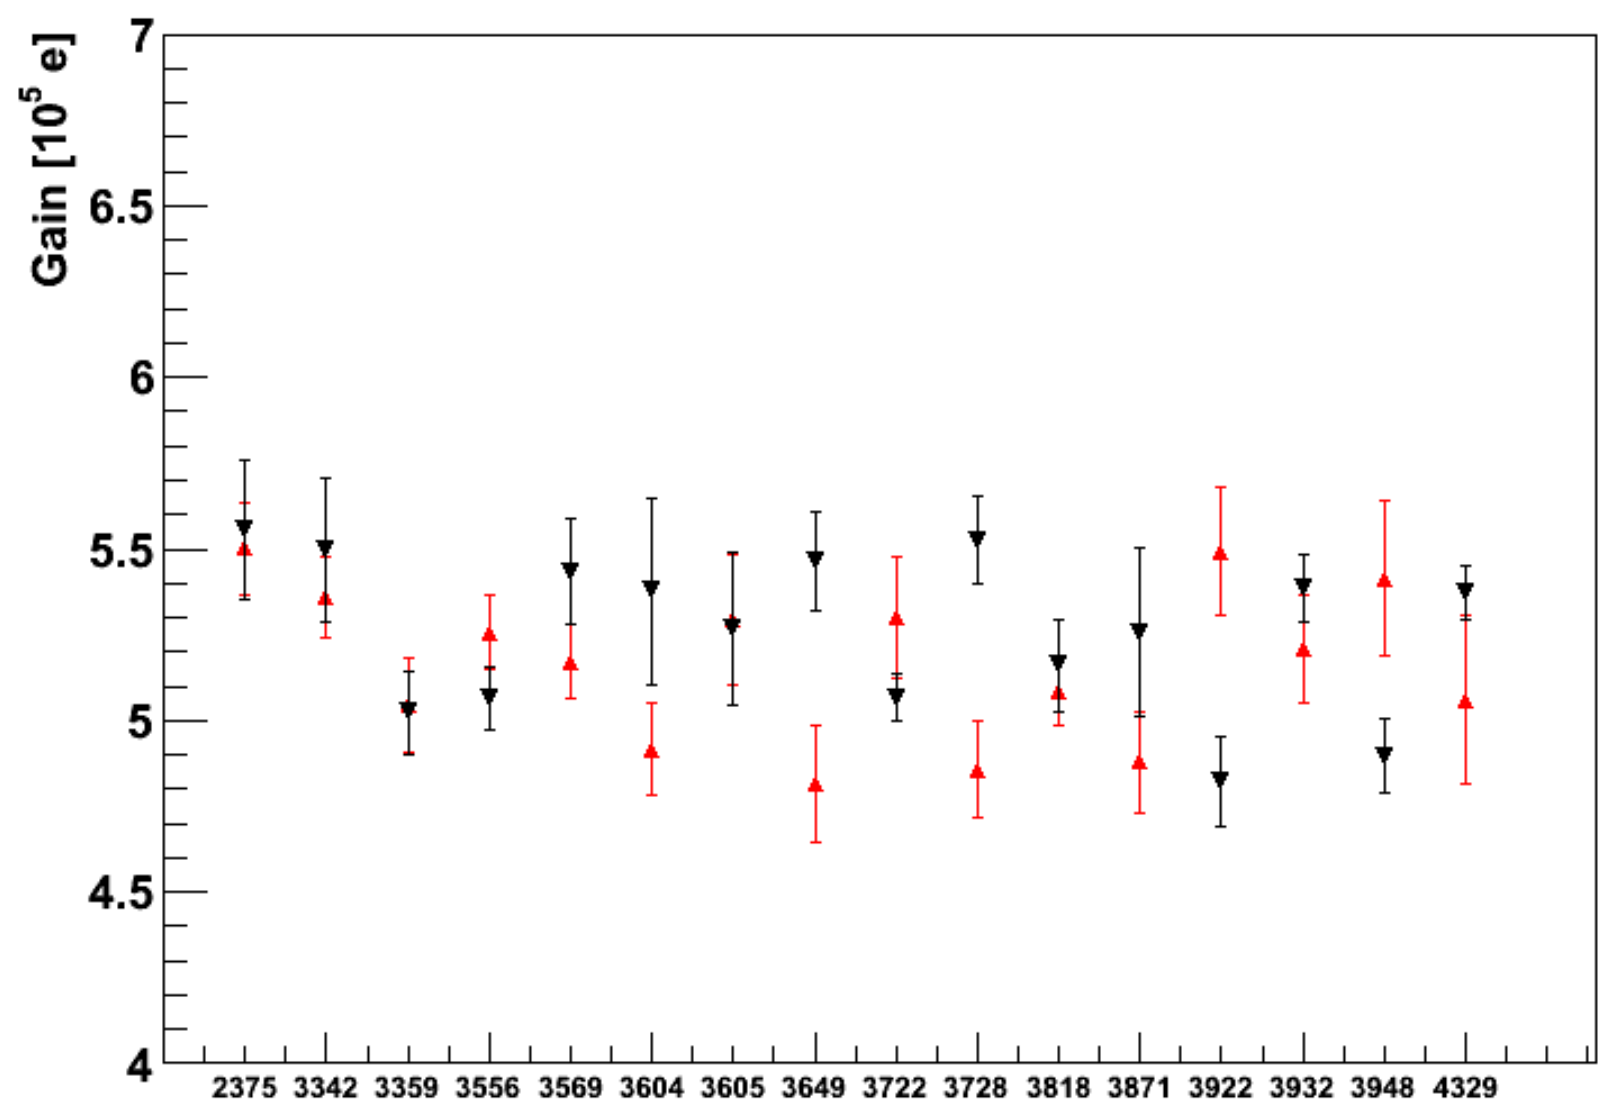

Gain_07C

MPPC ID