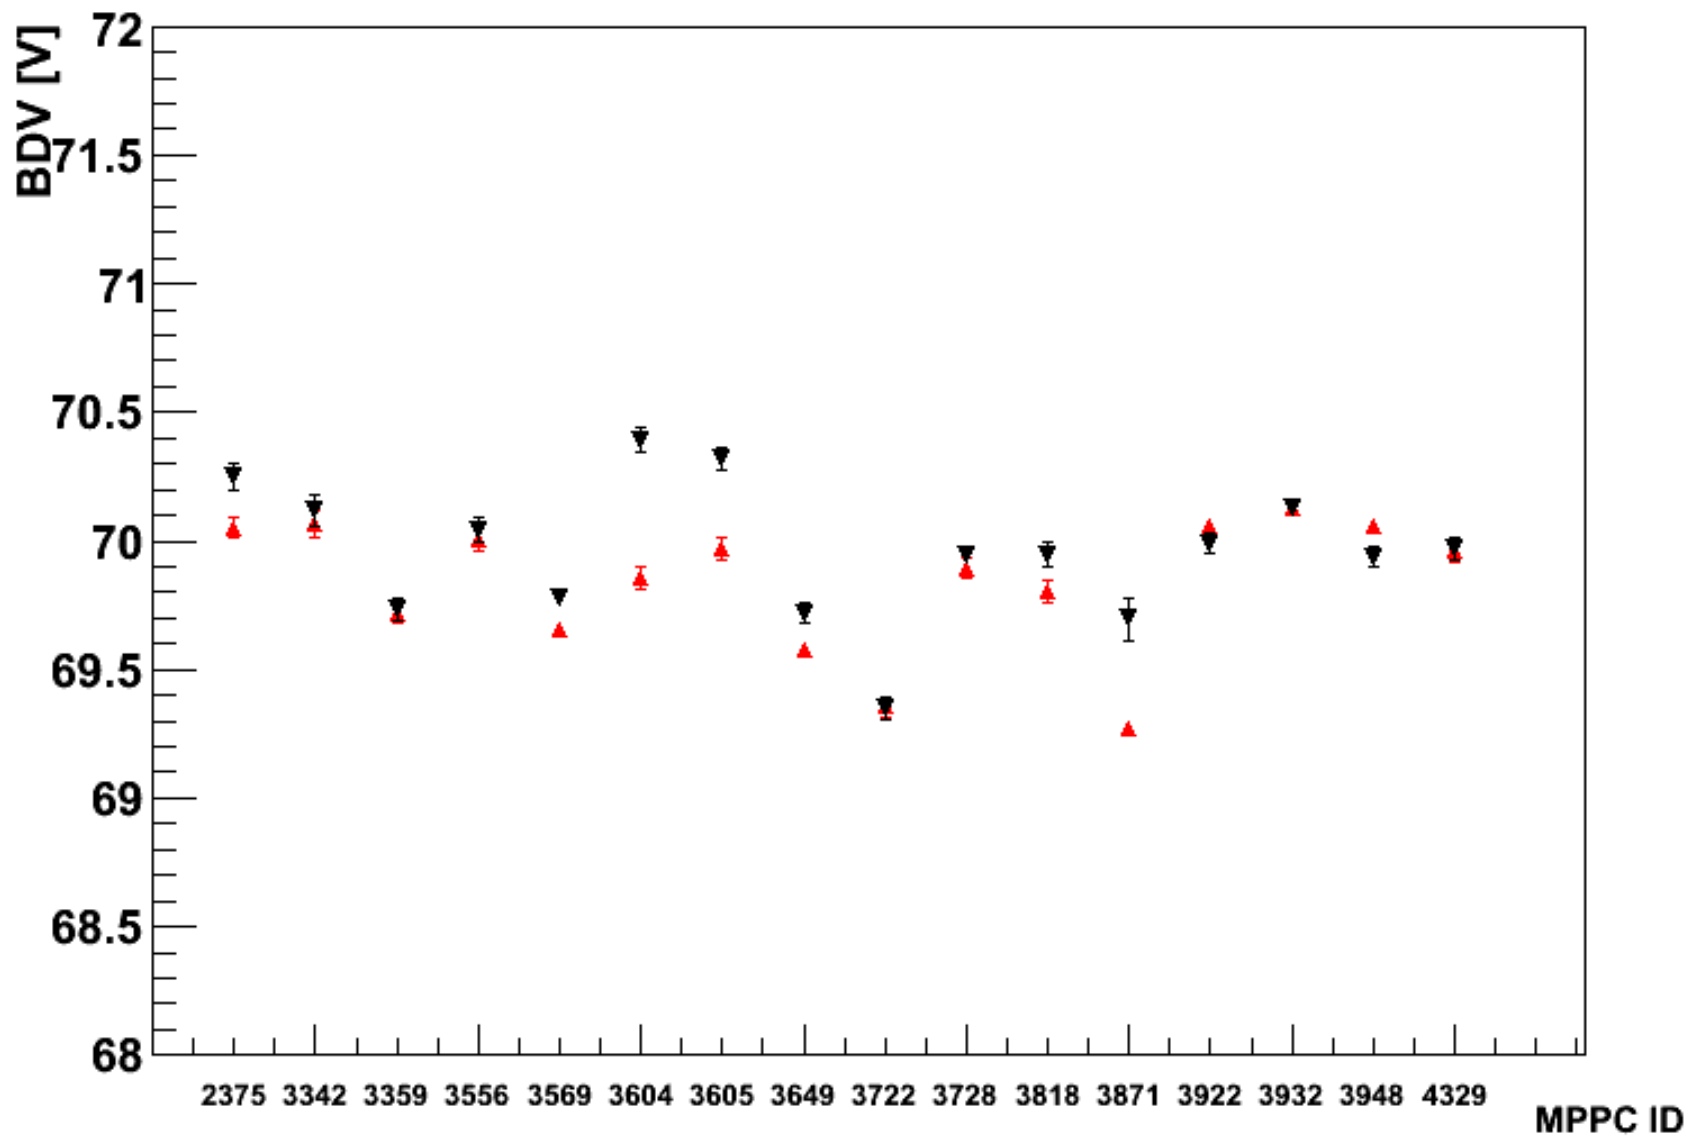

Scratched MPPCs

BDV_05C

BDV_07C

BDV_20C

Dark_Rate_05C

Dark_Rate_07C

Dark_Rate_20C

Gain_05C

Cross_Talk_05C

Cross_Talk_07C

Cross_Talk_20C