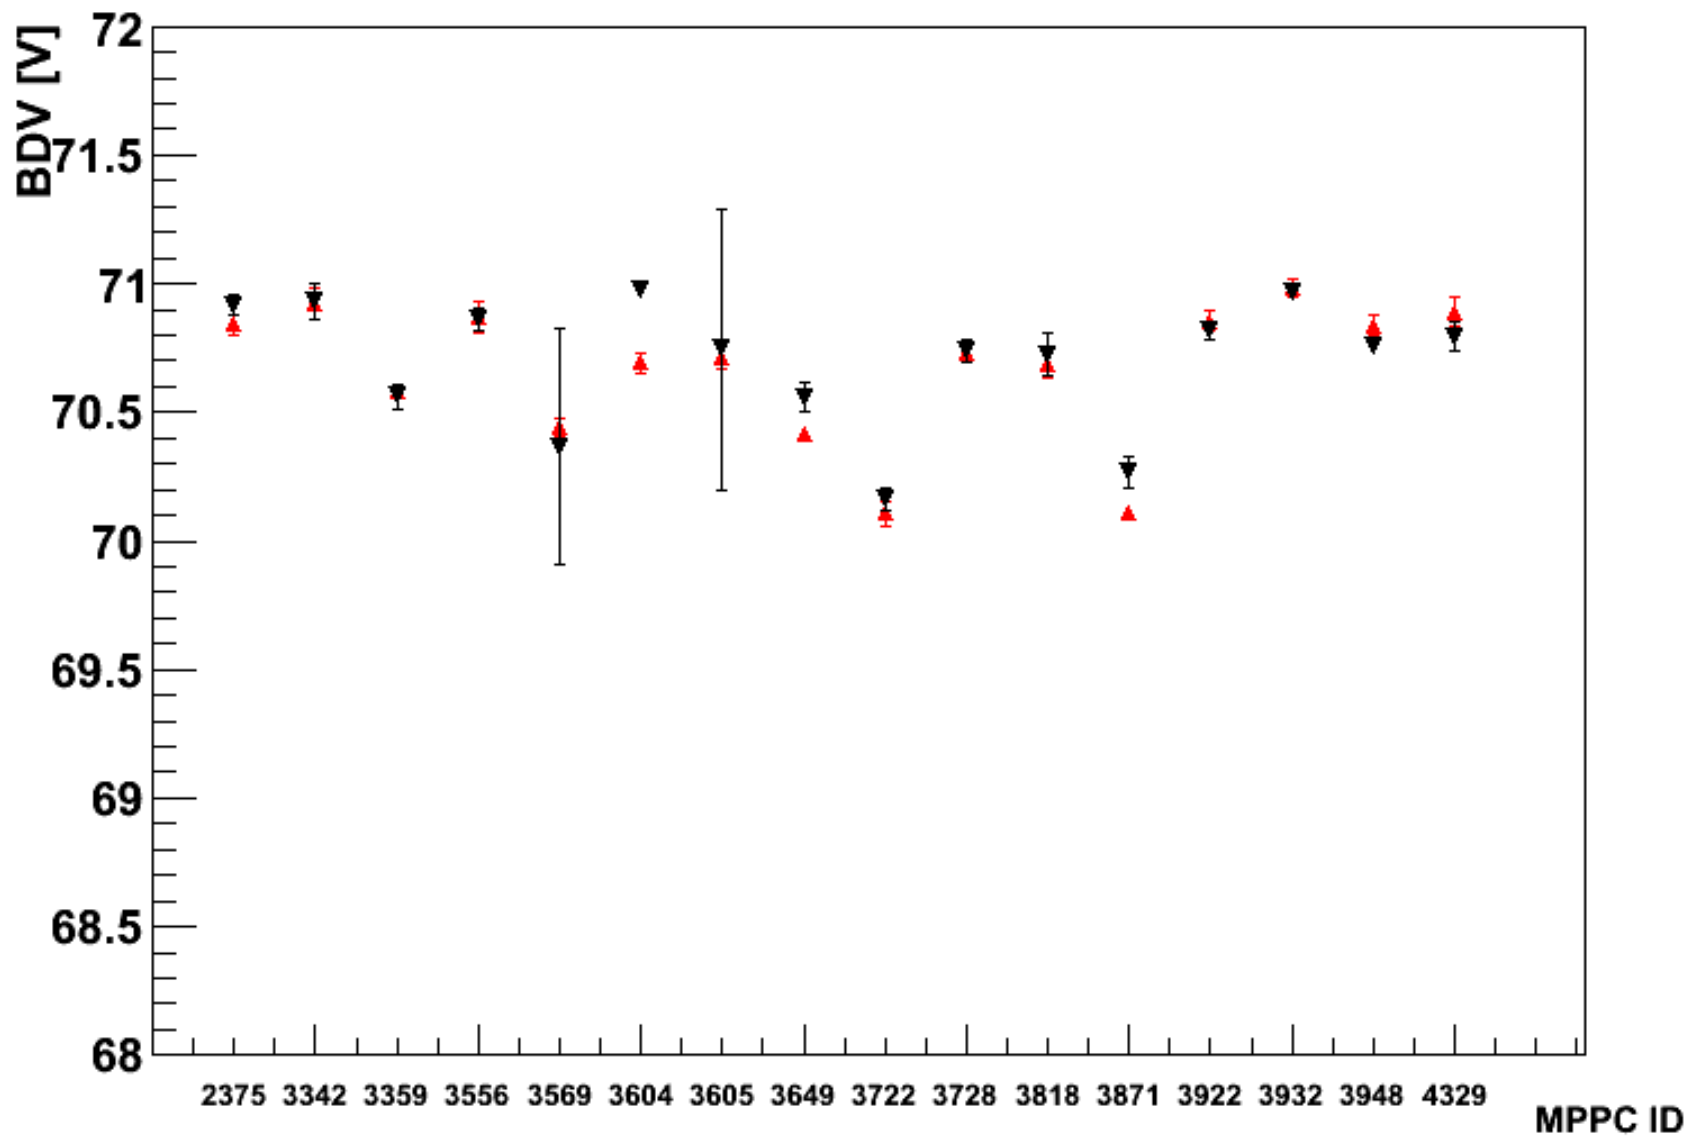

Scratched MPPCs

BDV_05C

BDV_07C

BDV_20C

Dark_Rate_05C

Dark_Rate_07C

Dark_Rate_20C

Gain_05C

Cross_Talk_05C

Cross_Talk_07C

Cross_Talk_20C