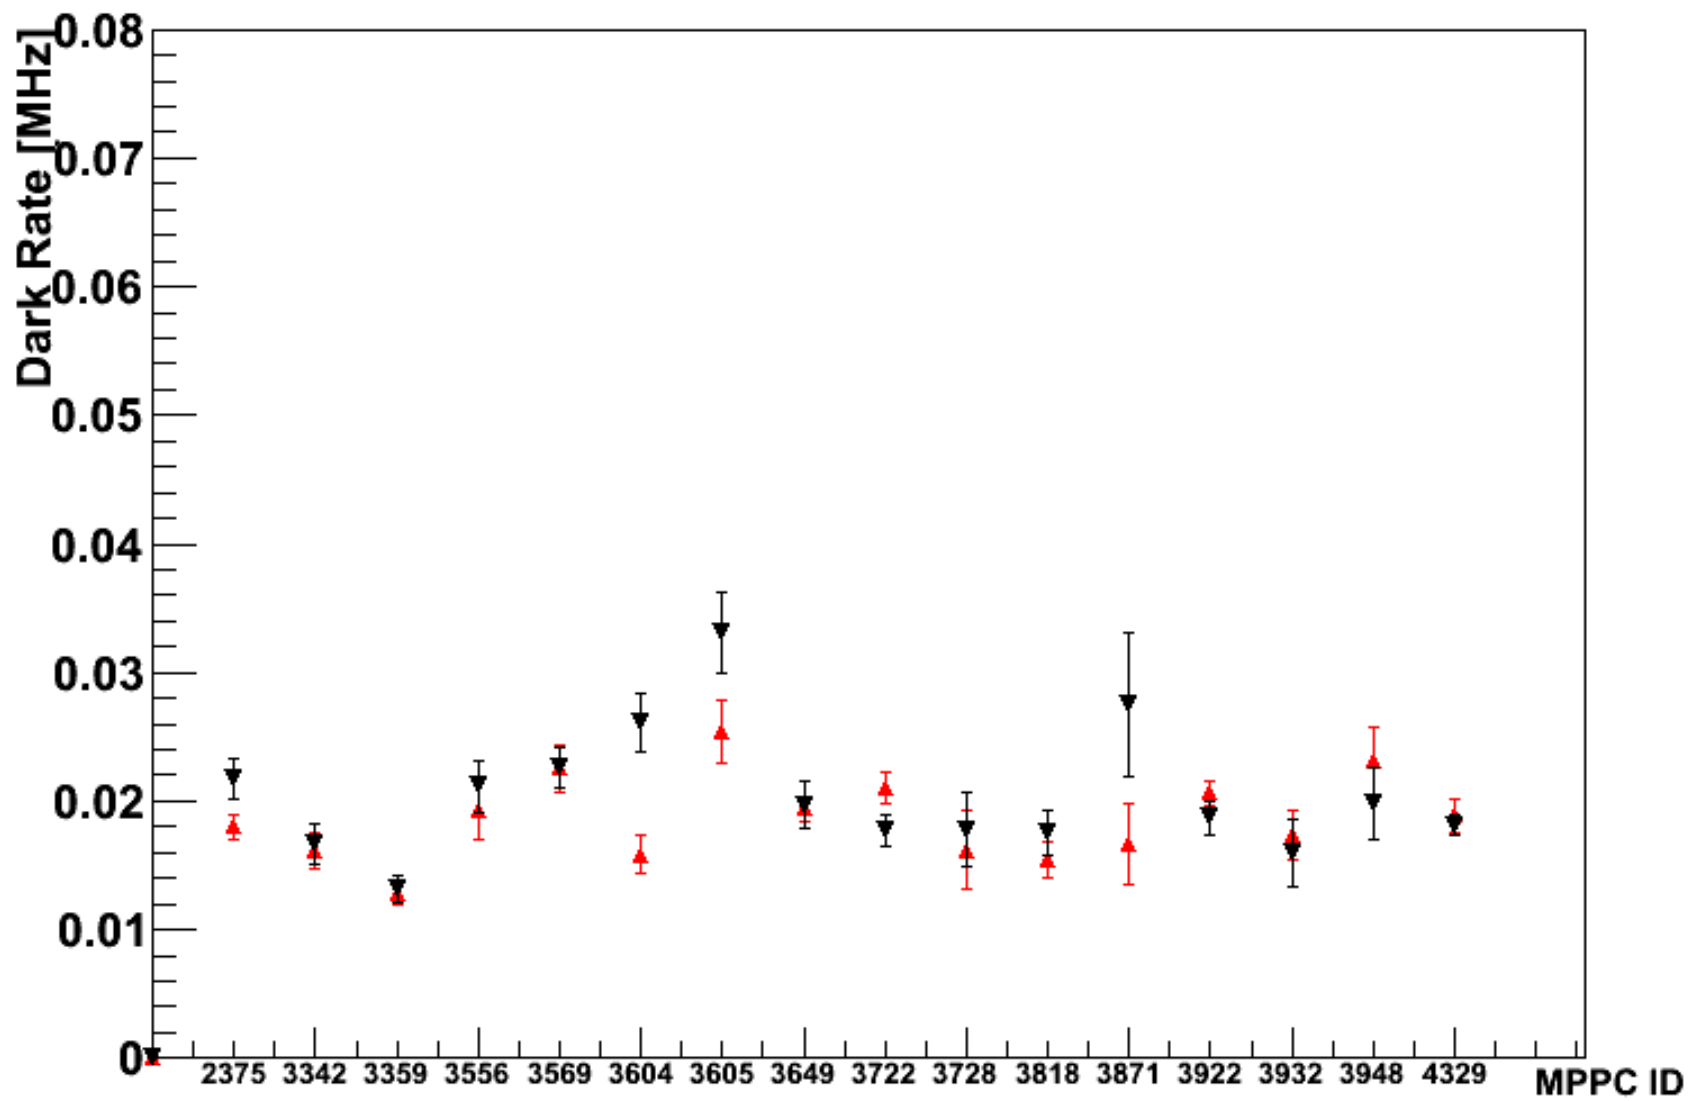

Scratched MPPCs

BDV_05C

BDV_07C

BDV_20C

Dark_Rate_05C

Dark_Rate_07C

Dark_Rate_20C

Gain_05C

Cross_Talk_05C

Cross_Talk_07C

Cross_Talk_20C