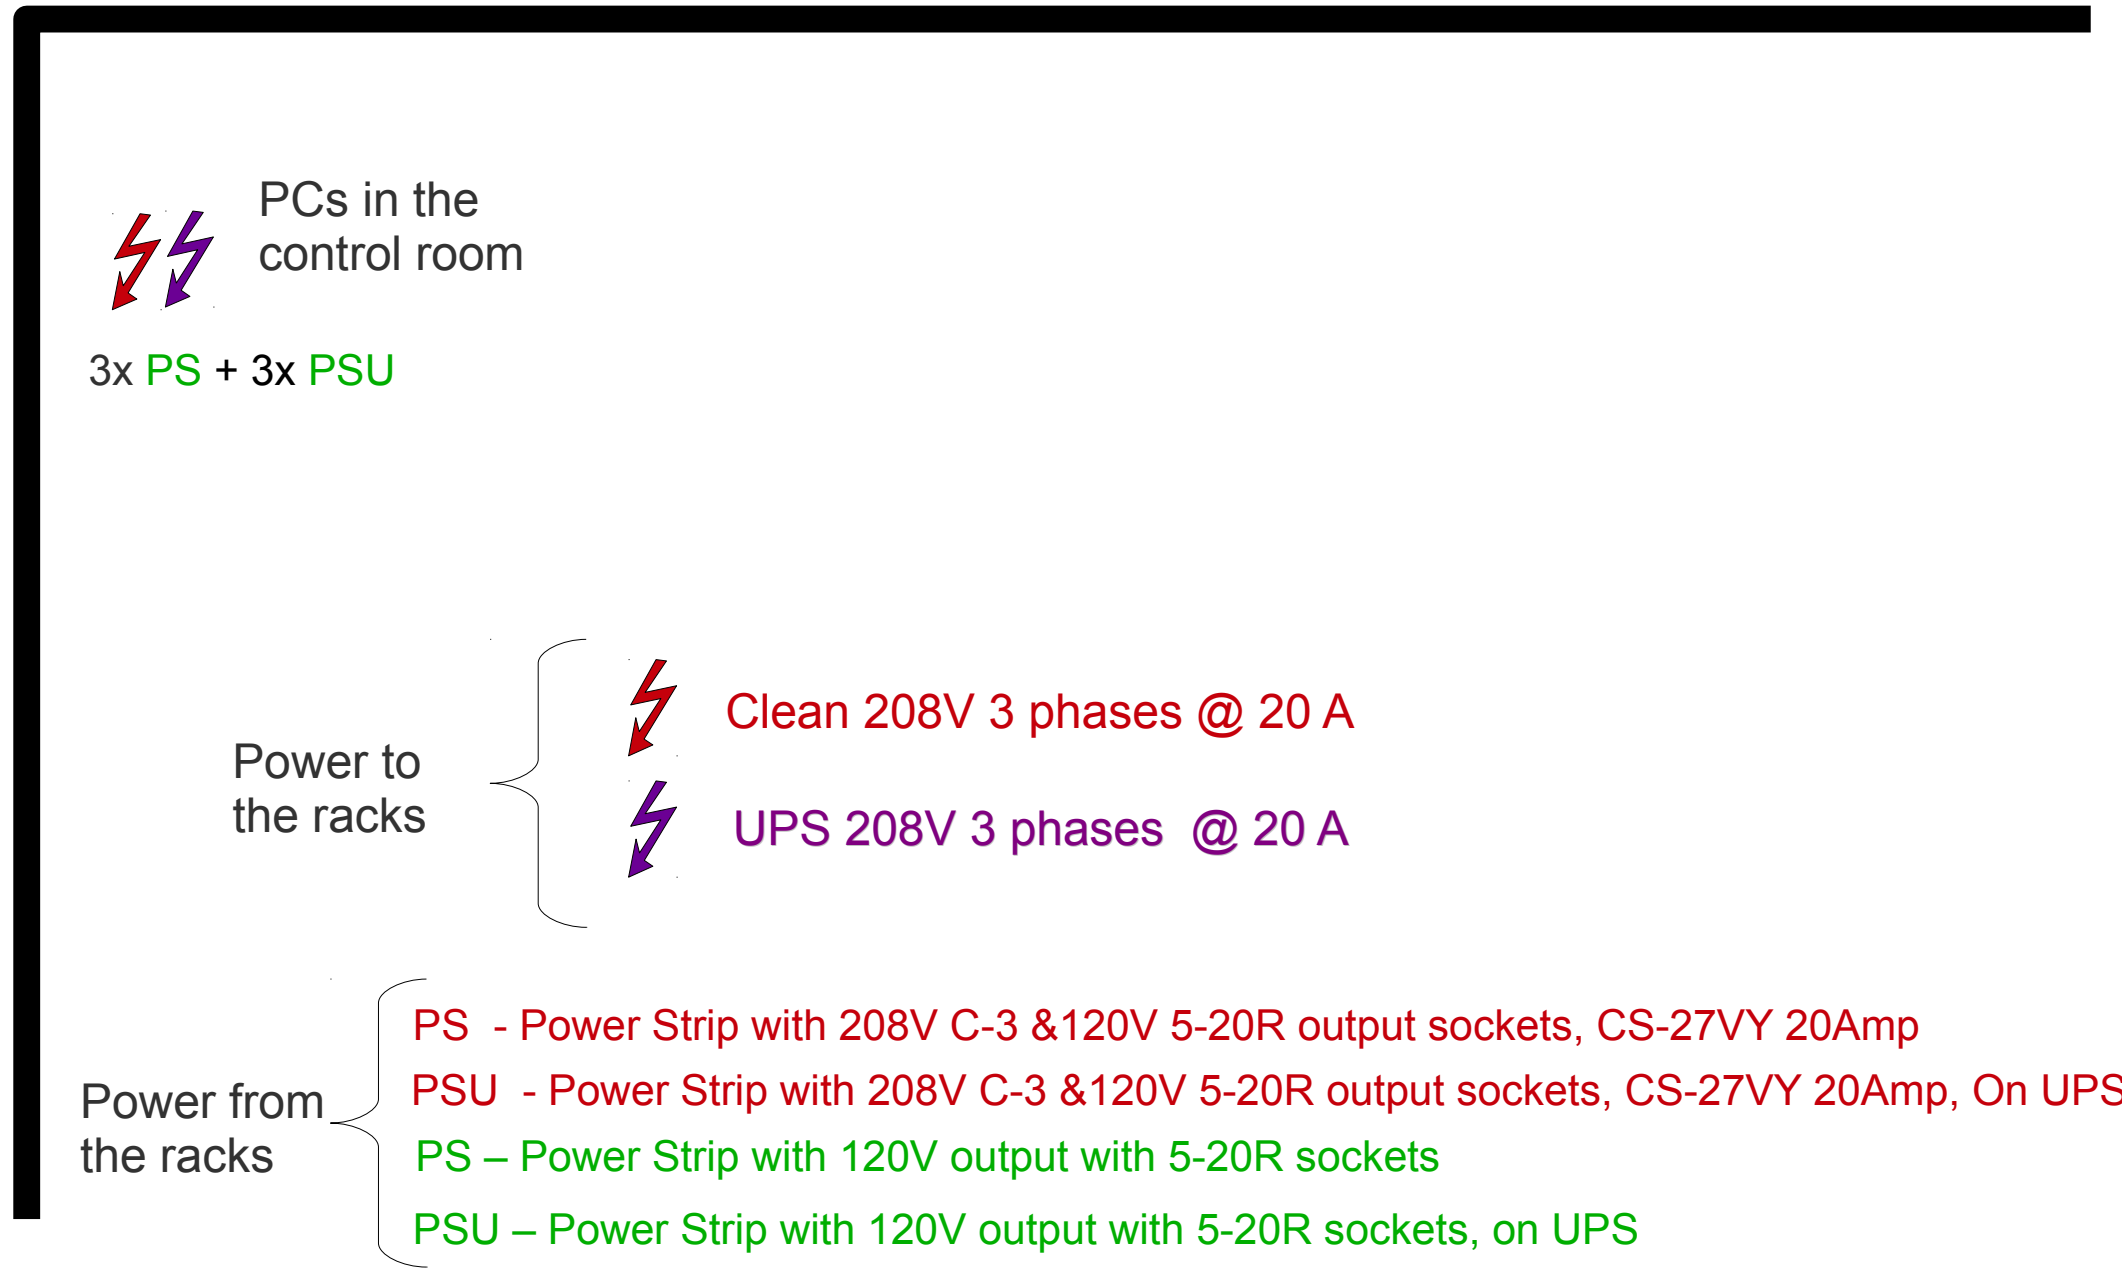

R10 R11 R12 R13 R14 R15 R16 R17 R18

DAQ computers	Event Builders	Cat 4500 Fiber Panels Infiniband	Cisco 2960S RAIDs Disc Server	Level 3 farm				

R9	KVM Panels	⚡⚡	2xL6-20R 1x PS + 1x PSU
R8	Online computers	⚡⚡	1x PS + 1x PSU
R7	Terminal Servers Patch Panels Cisco 2960S	⚡⚡	2x PS +1x PSU
R6	Trigger Test NIM VXS	⚡⚡	2x L6-20R 2x PS
R5	NIM VXS VME	⚡⚡	2x L6-20R 2x PS
R4	CAEN MPOD VME	⚡⚡	3x L6-20R 1x PS
R3	CAEN MPOD	⚡⚡	3x L6-20R 1x PS
R2	Controls PLC CANbus	⚡⚡	2x L6-20R 2x PS
R1		⚡	

⚡⚡	⚡⚡	⚡⚡	⚡⚡	⚡⚡	⚡
1x PS + 1x PSU	1x PS + 1x PSU	4x L6-20R + 1x PS + 1x PSU	1x PS + 1x PSU	1x PS + 1x PSU