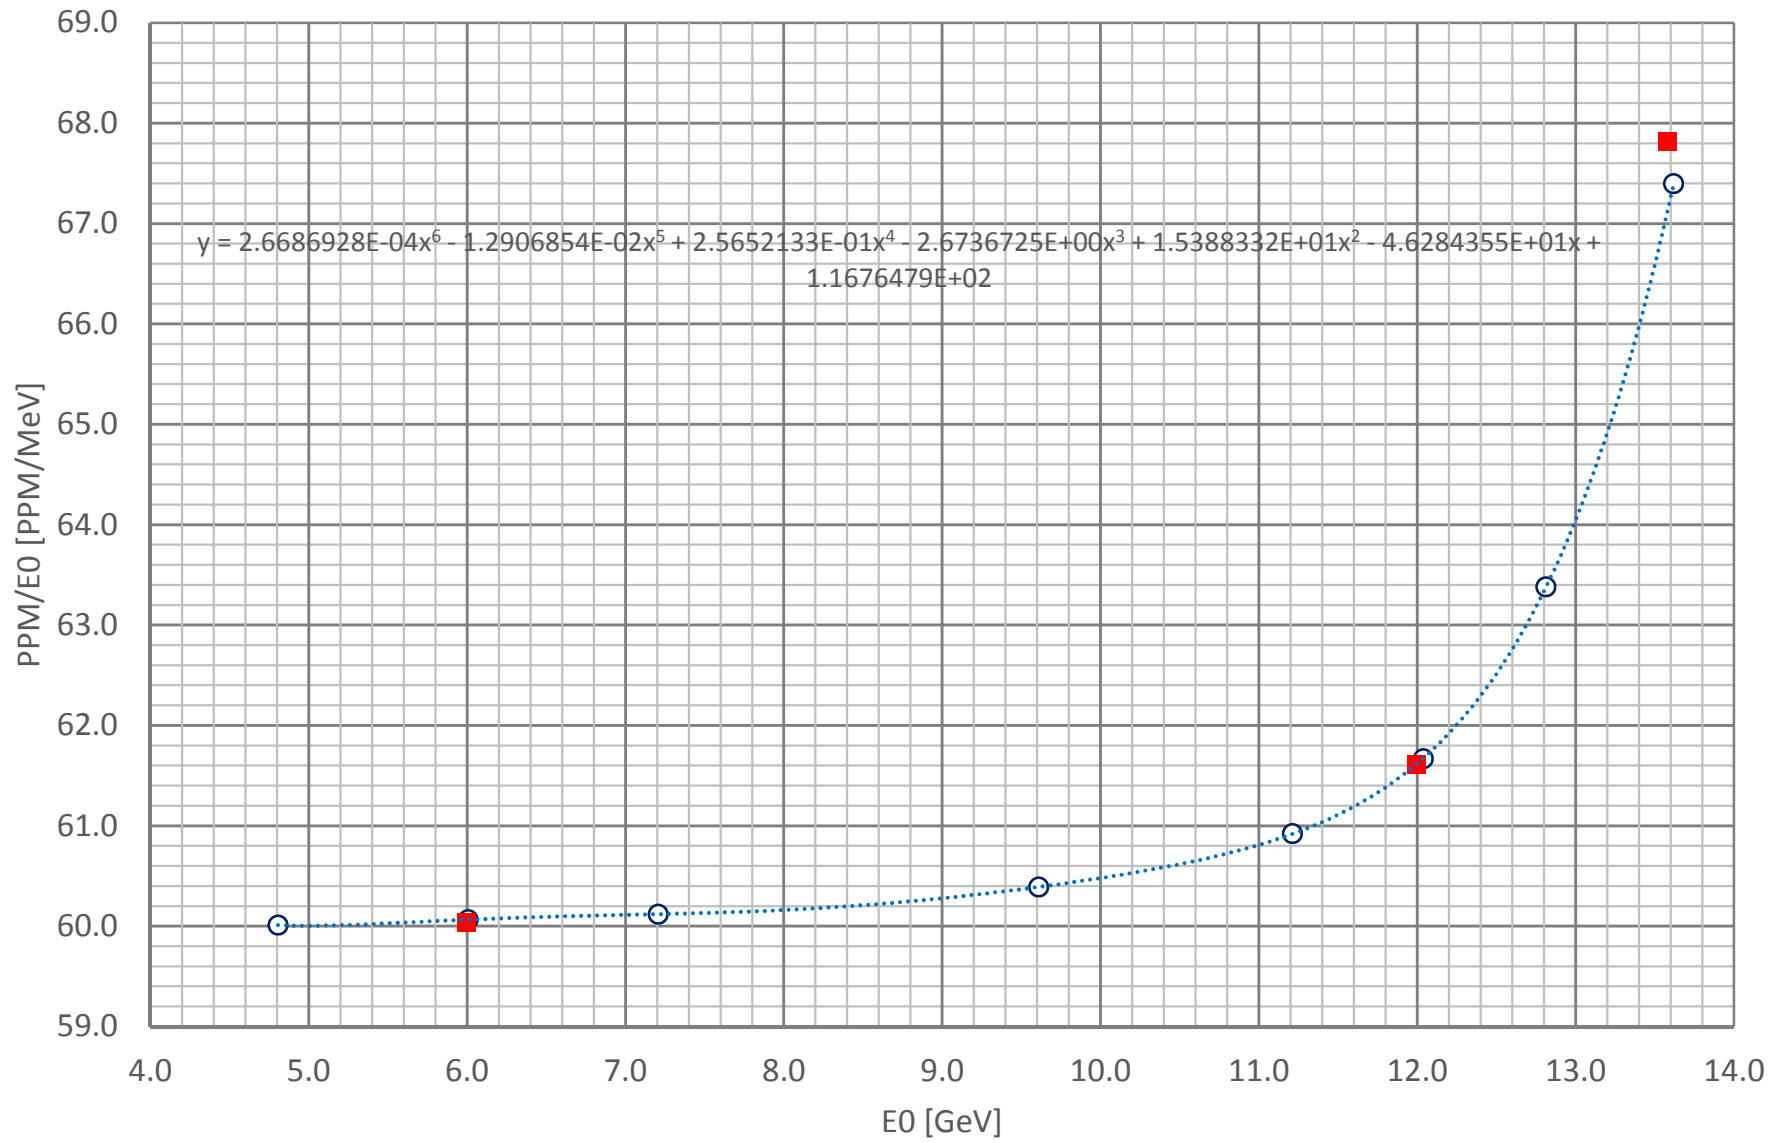

PPM/E<sub>0</sub> vs E<sub>0</sub> (with Tosca scaled to 12 GeV)

○ Tosca scaled to 12 GeV    ■ Maps    ..... Poly. (Tosca scaled to 12 GeV)